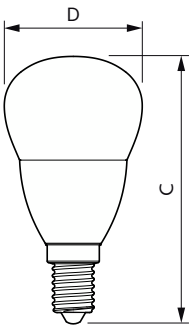

LED T25 E14 FR 1 POS2

LEDLuster 5 40W B15 827
P45NDFR AU 2CT

LEDluster 5W P45 2700K E27 ND
FR AU 2CT

LED 48W E27 WW B35

LEDCandle 5 40W B15 827
B35NDFR AU 2CT

Candle LED

Dimensional drawing

Product	D	C
LED 15W T25 E14 WW FR ND RF 1SRT6	25 mm	59 mm
LED 15W T25 E14 WW FR ND RF 1SRT6 UK	25 mm	59 mm
LED 7W T25 E14 WW FR ND 1SRT6	25 mm	59 mm

Candle LED

Dimensional drawing

Product	D	C
LEDCandle 5W B35 2700K E14 ND FR AU 2CT	35 mm	106 mm
LEDCandle 5W E14 865 B35NDFR AU 2CT	35 mm	106 mm

Product	D	C
LEDCandle 5W B15 827 B35NDFR AU 2CT	35 mm	104 mm
LEDCandle 5W B35 6500K B15 ND FR AU 2CT	35 mm	104 mm