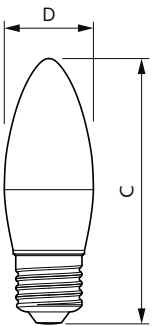

LED T25 E14 FR 1 POS2

LEDLuster 5 40W B15 827
P45NDFR AU 2CT

LEDluster 5W P45 2700K E27 ND
FR AU 2CT

LED 48W E27 WW B35

LEDCandle 5 40W B15 827
B35NDFR AU 2CT

Candle LED

Dimensional drawing

Product	D	C
LED 15W T25 E14 WW FR ND RF 1SRT6	25 mm	59 mm
LED 15W T25 E14 WW FR ND RF 1SRT6 UK	25 mm	59 mm
LED 7W T25 E14 WW FR ND 1SRT6	25 mm	59 mm