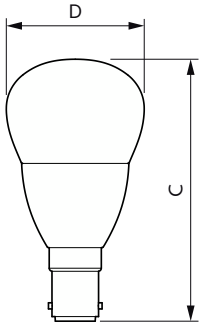

Candle LED

Dimensional drawing

Product	D	C
LEDLuster 5W B15 827 P45NDFR AU 2CT	45 mm	86 mm
LEDLuster 5W P45 6500K B15 ND FR AU 2CT	45 mm	86 mm

Product	D	C
LEDLuster 5W P45 6500K B22 ND FR AU 2CT	45 mm	85 mm

General Information	
Rated Lifetime (Hours)	15,000 hour(s)
Switching Cycle	50,000
Nominal lifetime	15,000 hour(s)
Light Technical	
Color rendering index (CRI)	80
LLMF At End Of Nominal Lifetime (Nom)	70 %
Operating and Electrical	
Input Frequency	50 to 60 Hz
Starting Time (Nom)	0.5 s
Controls and Dimming	
Dimmable	No
Mechanical and Housing	
Bulb Finish	Frosted
Approval and Application	
Ambient temperature range	-20 to +45 °C

General Information

Order Code	Full Product Name	Cap-Base
929003095479	LEDLuster 5W P45 6500K B22 ND FR AU 2CT	B22
929001325855	LED 25W T25 E14 WW FR ND 1SRT4	E14
929002968479	LEDCandle 5W B35 2700K E14 ND FR AU 2CT	E14
929002969279	LEDCandle 5W E14 865 B35NDFR AU 2CT	E14
929002969679	LEDLuster 5W P45 2700K E14 ND FR AU 2CT	E14
929002970479	LEDLuster 5W E14 865 P45NDFR AU 2CT	E14
929002401355	LED 7W T25 E14 WW FR ND 1SRT6	E14
929001325755	LED 15W T25 E14 WW FR ND RF 1SRT6	E14
929001325796	LED 15W T25 E14 WW FR ND RF 1SRT6 UK	E14
929002969779	LEDLuster 5W B15 827 P45NDFR AU 2CT	B15
929003095379	LEDLuster 5W P45 6500K B15 ND FR AU 2CT	B15
929002969479	LEDLuster 5W P45 2700K E27 ND FR AU 2CT	E27
929003095679	LEDLuster 6W P45 6500K E27 ND FR AU 2CT	E27
929002970679	LEDCandle 6W B35 2700K E27 ND FR AU 2CT	E27
929003095579	LEDCandle 6W B35 6500K E27 ND FR AU 2CT	E27
929002968579	LEDCandle 5W B15 827 B35NDFR AU 2CT	B15
929003095179	LEDCandle 5W B35 6500K B15 ND FR AU 2CT	B15
929002977879	LEDCandle 5W B35 2700K B22 ND FR AU 2CT	B22
929003095279	LEDCandle 5W B35 6500K B22 ND FR AU 2CT	B22

Light Technical