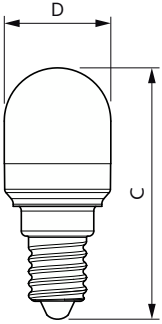

LED T25 E14 FR 1 POS2

LEDLuster 5 40W B15 827
P45NDFR AU 2CT

LEDluster 5W P45 2700K E27 ND
FR AU 2CT

LED 48W E27 WW B35

LEDCandle 5 40W B15 827
B35NDFR AU 2CT

Candle LED

Dimensional drawing

Product	D	C
LED 15W T25 E14 WW FR ND RF 1SRT6	25 mm	59 mm
LED 15W T25 E14 WW FR ND RF 1SRT6 UK	25 mm	59 mm
LED 7W T25 E14 WW FR ND 1SRT6	25 mm	59 mm

Candle LED

Dimensional drawing

Product	D	C
LEDCandle 5W B35 2700K E14 ND FR AU 2CT	35 mm	106 mm
LEDCandle 5W E14 865 B35NDFR AU 2CT	35 mm	106 mm

Product	D	C
LEDCandle 5W B15 827 B35NDFR AU 2CT	35 mm	104 mm
LEDCandle 5W B35 6500K B15 ND FR AU 2CT	35 mm	104 mm