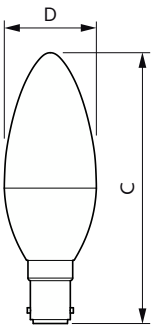

LED T25 E14 FR 1 POS2

LEDLuster 5 40W B15 827
P45NDFR AU 2CT

LEDluster 5W P45 2700K E27 ND
FR AU 2CT

LED 48W E27 WW B35

LEDCandle 5 40W B15 827
B35NDFR AU 2CT

Candle LED

Dimensional drawing

Product	D	C
LED 15W T25 E14 WW FR ND RF 1SRT6	25 mm	59 mm
LED 15W T25 E14 WW FR ND RF 1SRT6 UK	25 mm	59 mm
LED 7W T25 E14 WW FR ND 1SRT6	25 mm	59 mm

Candle LED

Dimensional drawing

Product	D	C
LEDCandle 5W B35 2700K E14 ND FR AU 2CT	35 mm	106 mm
LEDCandle 5W E14 865 B35NDFR AU 2CT	35 mm	106 mm

Product	D	C
LEDCandle 5W B15 827 B35NDFR AU 2CT	35 mm	104 mm
LEDCandle 5W B35 6500K B15 ND FR AU 2CT	35 mm	104 mm