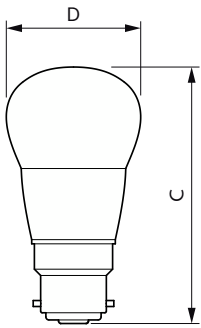

Candle LED

Dimensional drawing

Product	D	C
LEDLuster 5W B15 827 P45NDFR AU 2CT	45 mm	86 mm
LEDLuster 5W P45 6500K B15 ND FR AU 2CT	45 mm	86 mm

Product	D	C
LEDLuster 5W P45 6500K B22 ND FR AU 2CT	45 mm	85 mm

General Information	
Rated Lifetime (Hours)	15,000 hour(s)
Switching Cycle	50,000
Nominal lifetime	15,000 hour(s)
Light Technical	
Color rendering index (CRI)	80
LLMF At End Of Nominal Lifetime (Nom)	70 %
Operating and Electrical	
Input Frequency	50 to 60 Hz
Starting Time (Nom)	0.5 s
Controls and Dimming	
Dimmable	No
Mechanical and Housing	
Bulb Finish	Frosted
Approval and Application	
Ambient temperature range	-20 to +45 °C

General Information

Order Code	Full Product Name	Cap-Base
929003095479	LEDLuster 5W P45 6500K B22 ND FR AU 2CT	B22
929001325855	LED 25W T25 E14 WW FR ND 1SRT4	E14
929002968479	LEDCandle 5W B35 2700K E14 ND FR AU 2CT	E14
929002969279	LEDCandle 5W E14 865 B35NDFR AU 2CT	E14
929002969679	LEDLuster 5W P45 2700K E14 ND FR AU 2CT	E14
929002970479	LEDLuster 5W E14 865 P45NDFR AU 2CT	E14
929002401355	LED 7W T25 E14 WW FR ND 1SRT6	E14
929001325755	LED 15W T25 E14 WW FR ND RF 1SRT6	E14
929001325796	LED 15W T25 E14 WW FR ND RF 1SRT6 UK	E14
929002969779	LEDLuster 5W B15 827 P45NDFR AU 2CT	B15
929003095379	LEDLuster 5W P45 6500K B15 ND FR AU 2CT	B15
929002969479	LEDLuster 5W P45 2700K E27 ND FR AU 2CT	E27
929003095679	LEDLuster 6W P45 6500K E27 ND FR AU 2CT	E27
929002970679	LEDCandle 6W B35 2700K E27 ND FR AU 2CT	E27
929003095579	LEDCandle 6W B35 6500K E27 ND FR AU 2CT	E27
929002968579	LEDCandle 5W B15 827 B35NDFR AU 2CT	B15
929003095179	LEDCandle 5W B35 6500K B15 ND FR AU 2CT	B15
929002977879	LEDCandle 5W B35 2700K B22 ND FR AU 2CT	B22
929003095279	LEDCandle 5W B35 6500K B22 ND FR AU 2CT	B22

Light Technical