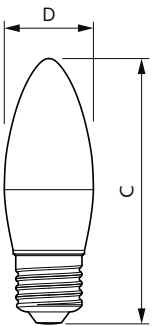

## Dimensional drawing

| Product                              | D     | C     |
|--------------------------------------|-------|-------|
| LED 15W T25 E14 WW FR ND RF 1SRT6    | 25 mm | 59 mm |
| LED 15W T25 E14 WW FR ND RF 1SRT6 UK | 25 mm | 59 mm |
| LED 7W T25 E14 WW FR ND 1SRT6        | 25 mm | 59 mm |