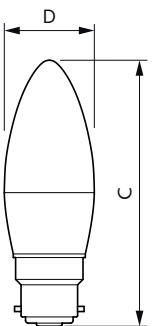

Candle LED

Dimensional drawing

Product	D	C
LEDCandle 5W B35 2700K E14 ND FR AU 2CT	35 mm	106 mm
LEDCandle 5W E14 865 B35NDFR AU 2CT	35 mm	106 mm

Product	D	C
LEDCandle 5W B15 827 B35NDFR AU 2CT	35 mm	104 mm
LEDCandle 5W B35 6500K B15 ND FR AU 2CT	35 mm	104 mm

Product	D	C
LEDLuster 5W E14 865 P45NDFR AU 2CT	45 mm	88 mm
LEDLuster 5W P45 2700K E14 ND FR AU 2CT	45 mm	88 mm

Product	D	C
LEDCandle 5W B35 2700K B22 ND FR AU 2CT	35 mm	102 mm
LEDCandle 5W B35 6500K B22 ND FR AU 2CT	35 mm	102 mm