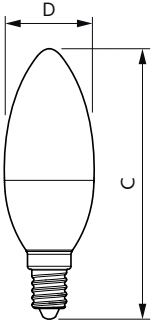

Candle LED

Dimensional drawing

Product	D	C
LEDCandle 5W B35 2700K E14 ND FR AU 2CT	35 mm	106 mm
LEDCandle 5W E14 865 B35NDFR AU 2CT	35 mm	106 mm

Product	D	C
LEDCandle 5W B15 827 B35NDFR AU 2CT	35 mm	104 mm
LEDCandle 5W B35 6500K B15 ND FR AU 2CT	35 mm	104 mm

Product	D	C
LEDLuster 5W E14 865 P45NDFR AU 2CT	45 mm	88 mm
LEDLuster 5W P45 2700K E14 ND FR AU 2CT	45 mm	88 mm

Product	D	C
LEDCandle 5W B35 2700K B22 ND FR AU 2CT	35 mm	102 mm
LEDCandle 5W B35 6500K B22 ND FR AU 2CT	35 mm	102 mm