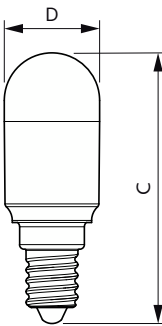

## Dimensional drawing

| Product                              | D     | C     |
|--------------------------------------|-------|-------|
| LED 15W T25 E14 WW FR ND RF 1SRT6    | 25 mm | 59 mm |
| LED 15W T25 E14 WW FR ND RF 1SRT6 UK | 25 mm | 59 mm |
| LED 7W T25 E14 WW FR ND 1SRT6        | 25 mm | 59 mm |