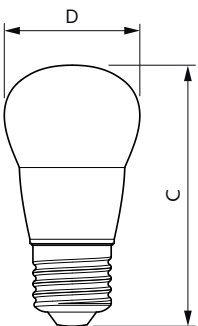

## Dimensional drawing

| Product                              | D     | C     |
|--------------------------------------|-------|-------|
| LED 15W T25 E14 WW FR ND RF 1SRT6    | 25 mm | 59 mm |
| LED 15W T25 E14 WW FR ND RF 1SRT6 UK | 25 mm | 59 mm |
| LED 7W T25 E14 WW FR ND 1SRT6        | 25 mm | 59 mm |