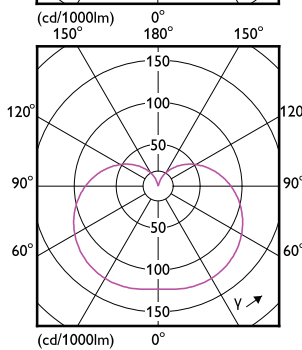

Candle LED

Order Code	Full Product Name	Energy Consumption kWh/1000 h
929003095379	LEDLuster 5W P45 6500K B15 ND FR AU 2CT -	-
929002969479	LEDLuster 5W P45 2700K E27 ND FR AU 2CT -	-
929003095679	LEDLuster 6W P45 6500K E27 ND FR AU 2CT -	-
929002970679	LEDCandle 6W B35 2700K E27 ND FR AU 2CT -	-
929003095579	LEDCandle 6W B35 6500K E27 ND FR AU 2CT -	-
929002968579	LEDCandle 5W B15 B27 B35NDFR AU 2CT -	-
929003095179	LEDCandle 5W B35 6500K B15 ND FR AU 2CT -	-
929002977879	LEDCandle 5W B35 2700K B22 ND FR AU 2CT -	-
929003095279	LEDCandle 5W B35 6500K B22 ND FR AU 2CT -	-