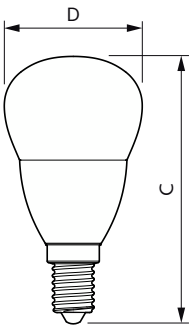

Candle LED

Dimensional drawing

Product	D	C
LEDCandle 5W B35 2700K E14 ND FR AU 2CT	35 mm	106 mm
LEDCandle 5W E14 865 B35NDFR AU 2CT	35 mm	106 mm

Product	D	C
LEDCandle 5W B15 827 B35NDFR AU 2CT	35 mm	104 mm
LEDCandle 5W B35 6500K B15 ND FR AU 2CT	35 mm	104 mm

Product	D	C
LEDLuster 5W E14 865 P45NDFR AU 2CT	45 mm	88 mm
LEDLuster 5W P45 2700K E14 ND FR AU 2CT	45 mm	88 mm

Product	D	C
LEDCandle 5W B35 2700K B22 ND FR AU 2CT	35 mm	102 mm
LEDCandle 5W B35 6500K B22 ND FR AU 2CT	35 mm	102 mm