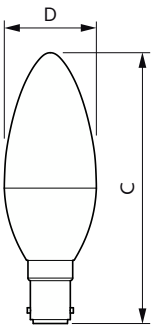

Candle LED

Dimensional drawing

Product	D	C
LEDCandle 5W B35 2700K E14 ND FR AU 2CT	35 mm	106 mm
LEDCandle 5W E14 865 B35NDFR AU 2CT	35 mm	106 mm

Product	D	C
LEDCandle 5W B15 827 B35NDFR AU 2CT	35 mm	104 mm
LEDCandle 5W B35 6500K B15 ND FR AU 2CT	35 mm	104 mm

Product	D	C
LEDLuster 5W E14 865 P45NDFR AU 2CT	45 mm	88 mm
LEDLuster 5W P45 2700K E14 ND FR AU 2CT	45 mm	88 mm

Product	D	C
LEDCandle 5W B35 2700K B22 ND FR AU 2CT	35 mm	102 mm
LEDCandle 5W B35 6500K B22 ND FR AU 2CT	35 mm	102 mm