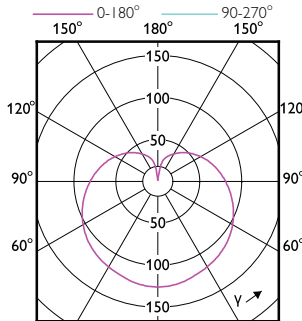

Candle LED

Order Code	Full Product Name	Energy Consumption kWh/1000 h
929003095379	LEDLuster 5W P45 6500K B15 ND FR AU 2CT -	-
929002969479	LEDLuster 5W P45 2700K E27 ND FR AU 2CT -	-
929003095679	LEDLuster 6W P45 6500K E27 ND FR AU 2CT -	-
929002970679	LEDCandle 6W B35 2700K E27 ND FR AU 2CT -	-
929003095579	LEDCandle 6W B35 6500K E27 ND FR AU 2CT -	-
929002968579	LEDCandle 5W B15 B27 B35NDFR AU 2CT -	-
929003095179	LEDCandle 5W B35 6500K B15 ND FR AU 2CT -	-
929002977879	LEDCandle 5W B35 2700K B22 ND FR AU 2CT -	-
929003095279	LEDCandle 5W B35 6500K B22 ND FR AU 2CT -	-