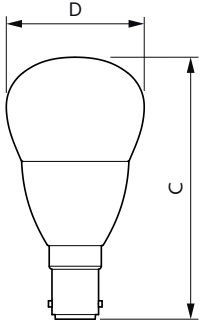

Candle LED

Dimensional drawing

Product	D	C
LEDLuster 5W B15 827 P45NDFR AU 2CT	45 mm	86 mm
LEDLuster 5W P45 6500K B15 ND FR AU 2CT	45 mm	86 mm

Product	D	C
LEDLuster 5W P45 6500K B22 ND FR AU 2CT	45 mm	85 mm

General Information	
Rated Lifetime (Hours)	15,000 hour(s)
Switching Cycle	50,000
Nominal lifetime	15,000 hour(s)
Light Technical	
Color rendering index (CRI)	80
LLMF At End Of Nominal Lifetime (Nom)	70 %
Operating and Electrical	
Input Frequency	50 to 60 Hz
Starting Time (Nom)	0.5 s
Controls and Dimming	
Dimmable	No
Mechanical and Housing	
Bulb Finish	Frosted
Approval and Application	
Ambient temperature range	-20 to +45 °C

General Information

Order Code	Full Product Name	Cap-Base
929003095479	LEDLuster 5W P45 6500K B22 ND FR AU 2CT	B22
929001325855	LED 25W T25 E14 WW FR ND 1SRT4	E14
929002968479	LEDCandle 5W B35 2700K E14 ND FR AU 2CT	E14
929002969279	LEDCandle 5W E14 865 B35NDFR AU 2CT	E14
929002969679	LEDLuster 5W P45 2700K E14 ND FR AU 2CT	E14
929002970479	LEDLuster 5W E14 865 P45NDFR AU 2CT	E14
929002401355	LED 7W T25 E14 WW FR ND 1SRT6	E14
929001325755	LED 15W T25 E14 WW FR ND RF 1SRT6	E14
929001325796	LED 15W T25 E14 WW FR ND RF 1SRT6 UK	E14
929002969779	LEDLuster 5W B15 827 P45NDFR AU 2CT	B15
929003095379	LEDLuster 5W P45 6500K B15 ND FR AU 2CT	B15
929002969479	LEDLuster 5W P45 2700K E27 ND FR AU 2CT	E27
929003095679	LEDLuster 6W P45 6500K E27 ND FR AU 2CT	E27
929002970679	LEDCandle 6W B35 2700K E27 ND FR AU 2CT	E27
929003095579	LEDCandle 6W B35 6500K E27 ND FR AU 2CT	E27
929002968579	LEDCandle 5W B15 827 B35NDFR AU 2CT	B15
929003095179	LEDCandle 5W B35 6500K B15 ND FR AU 2CT	B15
929002977879	LEDCandle 5W B35 2700K B22 ND FR AU 2CT	B22
929003095279	LEDCandle 5W B35 6500K B22 ND FR AU 2CT	B22

Light Technical