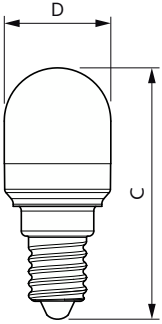

## Dimensional drawing

| Product                              | D     | C     |
|--------------------------------------|-------|-------|
| LED 15W T25 E14 WW FR ND RF 1SRT6    | 25 mm | 59 mm |
| LED 15W T25 E14 WW FR ND RF 1SRT6 UK | 25 mm | 59 mm |
| LED 7W T25 E14 WW FR ND 1SRT6        | 25 mm | 59 mm |