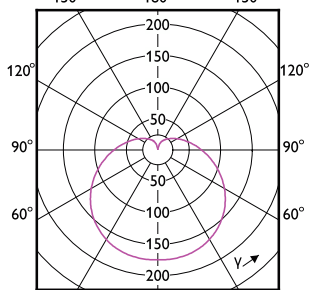

LED con forma de A

Order Code	Full Product Name	T° estuche máxima (nominal)
929002069111	LEDBulb 8.5-70W A60 E27 927 DIM 1PF/10	85 °C
929002441891	LEDGlobe13-100W G30 E27 WW W ND MX	55 °C

Order Code	Full Product Name	T° estuche máxima (nominal)
929002441991	LEDGlobe13-100W G30 E27 CDL W ND MX	55 °C

Controles y atenuación

Order Code	Full Product Name	Regulable
929003651971	EcoHome LEDBulb 4W E27 3000K A60 1PF AR	No
929003652071	EcoHome LEDBulb 4W E27 6500K A60 1PF AR	No
929002069111	LEDBulb 8.5-70W A60 E27 927 DIM 1PF/10	Sí

Order Code	Full Product Name	Regulable
929002441891	LEDGlobe13-100W G30 E27 WW W ND MX	No
929002441991	LEDGlobe13-100W G30 E27 CDL W ND MX	No

Mecánica y carcasa

Order Code	Full Product Name	Forma del foco
929003651971	EcoHome LEDBulb 4W E27 3000K A60 1PF AR	A60
929003652071	EcoHome LEDBulb 4W E27 6500K A60 1PF AR	A60
929002069111	LEDBulb 8.5-70W A60 E27 927 DIM 1PF/10	A60
929002441891	LEDGlobe13-100W G30 E27 WW W ND MX	G30
929002441991	LEDGlobe13-100W G30 E27 CDL W ND MX	G30