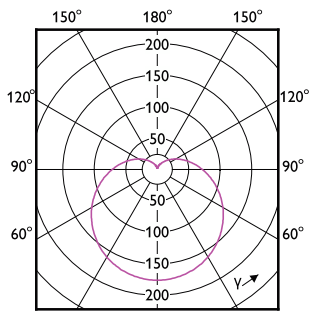

LED con forma de A

Order Code	Full Product Name	T° estuche máxima (nominal)
929002069111	LEDBulb 8.5-70W A60 E27 927 DIM 1PF/10	85 °C
929002441891	LEDGlobe13-100W G30 E27 WW W ND MX	55 °C

Order Code	Full Product Name	T° estuche máxima (nominal)
929002441991	LEDGlobe13-100W G30 E27 CDL W ND MX	55 °C

Controles y atenuación

Order Code	Full Product Name	Regulable
929003651971	EcoHome LEDBulb 4W E27 3000K A60 1PF AR	No
929003652071	EcoHome LEDBulb 4W E27 6500K A60 1PF AR	No
929002069111	LEDBulb 8.5-70W A60 E27 927 DIM 1PF/10	Sí

Order Code	Full Product Name	Regulable
929002441891	LEDGlobe13-100W G30 E27 WW W ND MX	No
929002441991	LEDGlobe13-100W G30 E27 CDL W ND MX	No

Mecánica y carcasa

Order Code	Full Product Name	Forma del foco
929003651971	EcoHome LEDBulb 4W E27 3000K A60 1PF AR	A60
929003652071	EcoHome LEDBulb 4W E27 6500K A60 1PF AR	A60
929002069111	LEDBulb 8.5-70W A60 E27 927 DIM 1PF/10	A60
929002441891	LEDGlobe13-100W G30 E27 WW W ND MX	G30
929002441991	LEDGlobe13-100W G30 E27 CDL W ND MX	G30