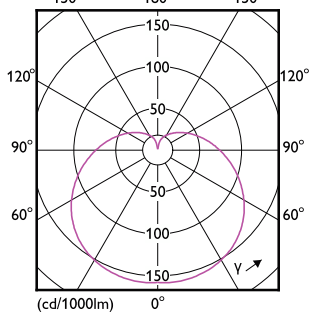

LED con forma de A

Order Code	Full Product Name	T° estuche máxima (nominal)
929002069111	LEDBulb 8.5-70W A60 E27 927 DIM 1PF/10	85 °C
929002441891	LEDGlobe13-100W G30 E27 WW W ND MX	55 °C

Order Code	Full Product Name	T° estuche máxima (nominal)
929002441991	LEDGlobe13-100W G30 E27 CDL W ND MX	55 °C

Controles y atenuación

Order Code	Full Product Name	Regulable
929003651971	EcoHome LEDBulb 4W E27 3000K A60 1PF AR	No
929003652071	EcoHome LEDBulb 4W E27 6500K A60 1PF AR	No
929002069111	LEDBulb 8.5-70W A60 E27 927 DIM 1PF/10	Sí

Order Code	Full Product Name	Regulable
929002441891	LEDGlobe13-100W G30 E27 WW W ND MX	No
929002441991	LEDGlobe13-100W G30 E27 CDL W ND MX	No

Mecánica y carcasa

Order Code	Full Product Name	Forma del foco
929003651971	EcoHome LEDBulb 4W E27 3000K A60 1PF AR	A60
929003652071	EcoHome LEDBulb 4W E27 6500K A60 1PF AR	A60
929002069111	LEDBulb 8.5-70W A60 E27 927 DIM 1PF/10	A60
929002441891	LEDGlobe13-100W G30 E27 WW W ND MX	G30
929002441991	LEDGlobe13-100W G30 E27 CDL W ND MX	G30