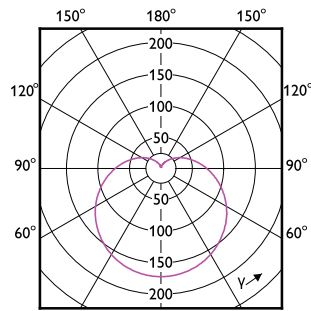

LED con forma de A

Order Code	Full Product Name	T° estuche máxima (nominal)
929002069111	LEDBulb 8.5-70W A60 E27 927 DIM 1PF/10	85 °C
929002441891	LEDGlobe13-100W G30 E27 WW W ND MX	55 °C

Order Code	Full Product Name	T° estuche máxima (nominal)
929002441991	LEDGlobe13-100W G30 E27 CDL W ND MX	55 °C

Controles y atenuación

Order Code	Full Product Name	Regulable
929003651971	EcoHome LEDBulb 4W E27 3000K A60 1PF AR	No
929003652071	EcoHome LEDBulb 4W E27 6500K A60 1PF AR	No
929002069111	LEDBulb 8.5-70W A60 E27 927 DIM 1PF/10	Sí

Order Code	Full Product Name	Regulable
929002441891	LEDGlobe13-100W G30 E27 WW W ND MX	No
929002441991	LEDGlobe13-100W G30 E27 CDL W ND MX	No

Mecánica y carcasa

Order Code	Full Product Name	Forma del foco
929003651971	EcoHome LEDBulb 4W E27 3000K A60 1PF AR	A60
929003652071	EcoHome LEDBulb 4W E27 6500K A60 1PF AR	A60
929002069111	LEDBulb 8.5-70W A60 E27 927 DIM 1PF/10	A60
929002441891	LEDGlobe13-100W G30 E27 WW W ND MX	G30
929002441991	LEDGlobe13-100W G30 E27 CDL W ND MX	G30