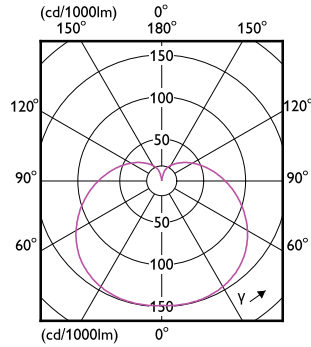

LED con forma de A

Order Code	Full Product Name	T° estuche máxima (nominal)
929002069111	LEDBulb 8.5-70W A60 E27 927 DIM 1PF/10	85 °C
929002441891	LEDGlobe13-100W G30 E27 WW W ND MX	55 °C

Order Code	Full Product Name	T° estuche máxima (nominal)
929002441991	LEDGlobe13-100W G30 E27 CDL W ND MX	55 °C

Controles y atenuación

Order Code	Full Product Name	Regulable
929003651971	EcoHome LEDBulb 4W E27 3000K A60 1PF AR	No
929003652071	EcoHome LEDBulb 4W E27 6500K A60 1PF AR	No
929002069111	LEDBulb 8.5-70W A60 E27 927 DIM 1PF/10	Sí

Order Code	Full Product Name	Regulable
929002441891	LEDGlobe13-100W G30 E27 WW W ND MX	No
929002441991	LEDGlobe13-100W G30 E27 CDL W ND MX	No

Mecánica y carcasa

Order Code	Full Product Name	Forma del foco
929003651971	EcoHome LEDBulb 4W E27 3000K A60 1PF AR	A60
929003652071	EcoHome LEDBulb 4W E27 6500K A60 1PF AR	A60
929002069111	LEDBulb 8.5-70W A60 E27 927 DIM 1PF/10	A60
929002441891	LEDGlobe13-100W G30 E27 WW W ND MX	G30
929002441991	LEDGlobe13-100W G30 E27 CDL W ND MX	G30