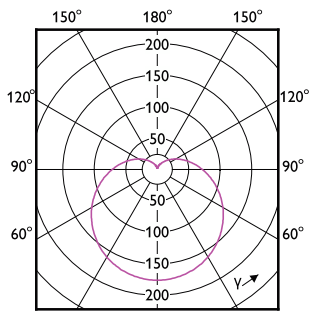

LED con forma de A

Order Code	Full Product Name	T° estuche máxima (nominal)
929002069111	LEDbulb 8.5-70W A60 E27 927 DIM 1PF/10	85 °C
929002441891	LEDGlobe13-100W G30 E27 WW W ND MX	55 °C

Order Code	Full Product Name	T° estuche máxima (nominal)
929002441991	LEDGlobe13-100W G30 E27 CDL W ND MX	55 °C

Controles y atenuación

Order Code	Full Product Name	Regulable
929003651971	EcoHome LEDBulb 4W E27 3000K A60 1PF AR	No
929003652071	EcoHome LEDBulb 4W E27 6500K A60 1PF AR	No
929002069111	LEDbulb 8.5-70W A60 E27 927 DIM 1PF/10	Sí

Order Code	Full Product Name	Regulable
929002441891	LEDGlobe13-100W G30 E27 WW W ND MX	No
929002441991	LEDGlobe13-100W G30 E27 CDL W ND MX	No

Mecánica y carcasa

Order Code	Full Product Name	Forma del foco
929003651971	EcoHome LEDBulb 4W E27 3000K A60 1PF AR	A60
929003652071	EcoHome LEDBulb 4W E27 6500K A60 1PF AR	A60
929002069111	LEDbulb 8.5-70W A60 E27 927 DIM 1PF/10	A60
929002441891	LEDGlobe13-100W G30 E27 WW W ND MX	G30
929002441991	LEDGlobe13-100W G30 E27 CDL W ND MX	G30