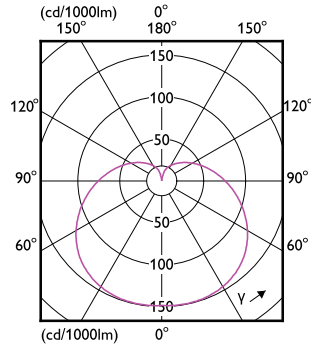

LED con forma de A

Order Code	Full Product Name	T° estuche máxima (nominal)
929002069111	LEDbulb 8.5-70W A60 E27 927 DIM 1PF/10	85 °C
929002441891	LEDGlobe13-100W G30 E27 WW W ND MX	55 °C

Order Code	Full Product Name	T° estuche máxima (nominal)
929002441991	LEDGlobe13-100W G30 E27 CDL W ND MX	55 °C

Controles y atenuación

Order Code	Full Product Name	Regulable
929003651971	EcoHome LEDBulb 4W E27 3000K A60 1PF AR	No
929003652071	EcoHome LEDBulb 4W E27 6500K A60 1PF AR	No
929002069111	LEDbulb 8.5-70W A60 E27 927 DIM 1PF/10	Sí

Order Code	Full Product Name	Regulable
929002441891	LEDGlobe13-100W G30 E27 WW W ND MX	No
929002441991	LEDGlobe13-100W G30 E27 CDL W ND MX	No

Mecánica y carcasa

Order Code	Full Product Name	Forma del foco
929003651971	EcoHome LEDBulb 4W E27 3000K A60 1PF AR	A60
929003652071	EcoHome LEDBulb 4W E27 6500K A60 1PF AR	A60
929002069111	LEDbulb 8.5-70W A60 E27 927 DIM 1PF/10	A60
929002441891	LEDGlobe13-100W G30 E27 WW W ND MX	G30
929002441991	LEDGlobe13-100W G30 E27 CDL W ND MX	G30