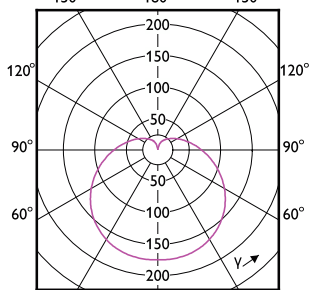

LED con forma de A

Order Code	Full Product Name	T° estuche máxima (nominal)
929002069111	LEDbulb 8.5-70W A60 E27 927 DIM 1PF/10	85 °C
929002441891	LEDGlobe13-100W G30 E27 WW W ND MX	55 °C

Order Code	Full Product Name	T° estuche máxima (nominal)
929002441991	LEDGlobe13-100W G30 E27 CDL W ND MX	55 °C

Controles y atenuación

Order Code	Full Product Name	Regulable
929003651971	EcoHome LEDBulb 4W E27 3000K A60 1PF AR	No
929003652071	EcoHome LEDBulb 4W E27 6500K A60 1PF AR	No
929002069111	LEDbulb 8.5-70W A60 E27 927 DIM 1PF/10	Sí

Order Code	Full Product Name	Regulable
929002441891	LEDGlobe13-100W G30 E27 WW W ND MX	No
929002441991	LEDGlobe13-100W G30 E27 CDL W ND MX	No

Mecánica y carcasa

Order Code	Full Product Name	Forma del foco
929003651971	EcoHome LEDBulb 4W E27 3000K A60 1PF AR	A60
929003652071	EcoHome LEDBulb 4W E27 6500K A60 1PF AR	A60
929002069111	LEDbulb 8.5-70W A60 E27 927 DIM 1PF/10	A60
929002441891	LEDGlobe13-100W G30 E27 WW W ND MX	G30
929002441991	LEDGlobe13-100W G30 E27 CDL W ND MX	G30