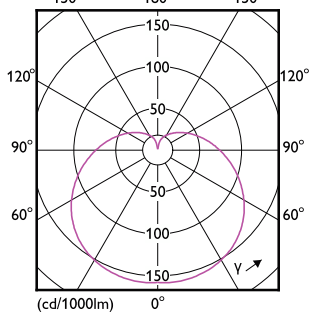

LED con forma de A

Order Code	Full Product Name	T° estuche máxima (nominal)
929002069111	LEDbulb 8.5-70W A60 E27 927 DIM 1PF/10	85 °C
929002441891	LEDGlobe13-100W G30 E27 WW W ND MX	55 °C

Order Code	Full Product Name	T° estuche máxima (nominal)
929002441991	LEDGlobe13-100W G30 E27 CDL W ND MX	55 °C

Controles y atenuación

Order Code	Full Product Name	Regulable
929003651971	EcoHome LEDBulb 4W E27 3000K A60 1PF AR	No
929003652071	EcoHome LEDBulb 4W E27 6500K A60 1PF AR	No
929002069111	LEDbulb 8.5-70W A60 E27 927 DIM 1PF/10	Sí

Order Code	Full Product Name	Regulable
929002441891	LEDGlobe13-100W G30 E27 WW W ND MX	No
929002441991	LEDGlobe13-100W G30 E27 CDL W ND MX	No

Mecánica y carcasa

Order Code	Full Product Name	Forma del foco
929003651971	EcoHome LEDBulb 4W E27 3000K A60 1PF AR	A60
929003652071	EcoHome LEDBulb 4W E27 6500K A60 1PF AR	A60
929002069111	LEDbulb 8.5-70W A60 E27 927 DIM 1PF/10	A60
929002441891	LEDGlobe13-100W G30 E27 WW W ND MX	G30
929002441991	LEDGlobe13-100W G30 E27 CDL W ND MX	G30