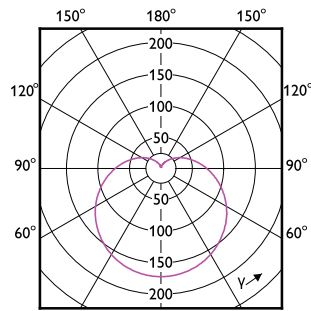

LED con forma de A

Order Code	Full Product Name	T° estuche máxima (nominal)
929002069111	LEDbulb 8.5-70W A60 E27 927 DIM 1PF/10	85 °C
929002441891	LEDGlobe13-100W G30 E27 WW W ND MX	55 °C

Order Code	Full Product Name	T° estuche máxima (nominal)
929002441991	LEDGlobe13-100W G30 E27 CDL W ND MX	55 °C

Controles y atenuación

Order Code	Full Product Name	Regulable
929003651971	EcoHome LEDBulb 4W E27 3000K A60 1PF AR	No
929003652071	EcoHome LEDBulb 4W E27 6500K A60 1PF AR	No
929002069111	LEDbulb 8.5-70W A60 E27 927 DIM 1PF/10	Sí

Order Code	Full Product Name	Regulable
929002441891	LEDGlobe13-100W G30 E27 WW W ND MX	No
929002441991	LEDGlobe13-100W G30 E27 CDL W ND MX	No

Mecánica y carcasa

Order Code	Full Product Name	Forma del foco
929003651971	EcoHome LEDBulb 4W E27 3000K A60 1PF AR	A60
929003652071	EcoHome LEDBulb 4W E27 6500K A60 1PF AR	A60
929002069111	LEDbulb 8.5-70W A60 E27 927 DIM 1PF/10	A60
929002441891	LEDGlobe13-100W G30 E27 WW W ND MX	G30
929002441991	LEDGlobe13-100W G30 E27 CDL W ND MX	G30