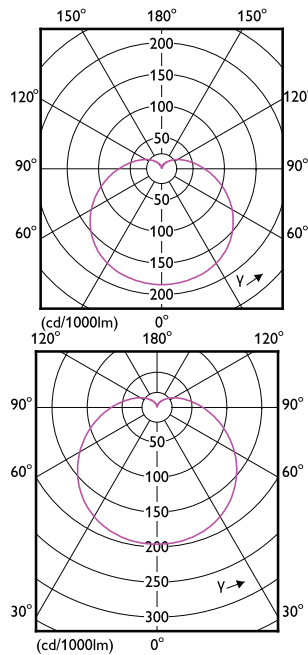

Mechanical and Housing

Order Code	Full Product Name	Bulb Shape
929003651971	EcoHome LEDBulb 4W E27 3000K A60 1PF AR	A60
929003652071	EcoHome LEDBulb 4W E27 6500K A60 1PF AR	A60
929003797713	LEDBulb 11W E27 3000K W A19 1PF/6	A19
929003797813	LEDBulb 11W E27 6500K W A19 1PF/6	A19
929003797913	LEDBulb 14W E27 3000K W A19 1PF/6	A19
929003797923	LEDBulb 14W E27 3000K W A19 2PF/6	A19
929003798013	LEDBulb 14W E27 6500K W A19 1PF/6	A19
929003798023	LEDBulb 14W E27 6500K W A19 2PF/6	A19
929002333611	8.8A19/AMB/927/ND D2D 6/1FB T20	A19
929001940941	8.8A19/AMB/927-22 WG 120V LA	A19
929002036341	8.8A19/AMB/950 DIM 120V LA	A19
929003797313	LEDBulb 6W E27 3000K W A19 1PF/6	A19
929003797323	LEDBulb 6W E27 3000K W A19 2PF/6	A19
929003797413	LEDBulb 6W E27 6500K W A19 1PF/6	A19
929003797423	LEDBulb 6W E27 6500K W A19 2PF/6	A19
929003797513	LEDBulb 9W E27 3000K W A19 1PF/6	A19
929003797523	LEDBulb 9W E27 3000K W A19 2PF/6	A19
929003797613	LEDBulb 9W E27 6500K W A19 1PF/6	A19
929003797623	LEDBulb 9W E27 6500K W A19 2PF/6	A19
929002069111	LEDBulb 8.5-70W A60 E27 927 DIM 1PF/10	A60
929002441871	LEDGlobe13-175W G95 E27 WW 100-240V BR	G95
929002441891	LEDGlobe13-100W G30 E27 WW W ND MX	G30
929002441971	LEDGlobe13-175W G95 E27 CDL100-240V BR	G95
929002441991	LEDGlobe13-100W G30 E27 CDL W ND MX	G30