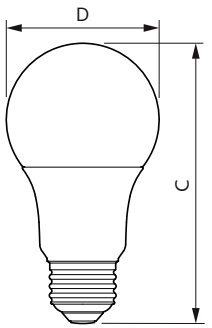

LEDBulb CorePro E27 A60 8,5W

LEDGlobe 7 60W G95 E27 WW 230V AU

Dimensional drawing

Product	D	C
EcoHome LEDBulb 4W E27 3000K A60 1PF AR	60 mm	107 mm
EcoHome LEDBulb 4W E27 6500K A60 1PF AR	60 mm	107 mm
LEDBulb 11W E27 3000K W A19 1PF/6	60 mm	109 mm
LEDBulb 11W E27 6500K W A19 1PF/6	60 mm	109 mm
LEDBulb 14W E27 3000K W A19 1PF/6	60 mm	109 mm
LEDBulb 14W E27 3000K W A19 2PF/6	60 mm	109 mm
LEDBulb 14W E27 6500K W A19 1PF/6	60 mm	109 mm
LEDBulb 14W E27 6500K W A19 2PF/6	60 mm	109 mm

Product	D	C
8.8A19/AMB/927/ND D2D 6/1FB T20	61.5 mm	109.8 mm

Product	D	C
LEDGlobe13-100W G30 E27 CDL W ND MX	95 mm	137 mm
LEDGlobe13-100W G30 E27 WW W ND MX	95 mm	137 mm
LEDGlobe13-175W G95 E27 CDL100-240V BR	95 mm	137 mm
LEDGlobe13-175W G95 E27 WW 100-240V BR	95 mm	137 mm

A-Shape LED

Dimensional drawing

Product	D	C
LEDBulb 6W E27 3000K W A19 1PF/6	60 mm	107 mm
LEDBulb 6W E27 3000K W A19 2PF/6	60 mm	107 mm
LEDBulb 6W E27 6500K W A19 1PF/6	60 mm	107 mm
LEDBulb 6W E27 6500K W A19 2PF/6	60 mm	107 mm
LEDBulb 9W E27 3000K W A19 1PF/6	60 mm	107 mm
LEDBulb 9W E27 3000K W A19 2PF/6	60 mm	107 mm
LEDBulb 9W E27 6500K W A19 1PF/6	60 mm	107 mm
LEDBulb 9W E27 6500K W A19 2PF/6	60 mm	107 mm

Product	D	C
8.8A19/AMB/950 DIM 120V LA	62.5 mm	111.5 mm

Product	D	C
LEDbulb 8.5-70W A60 E27 927 DIM 1PF/10	60 mm	110 mm

General Information

Switching Cycle 50,000

Light Technical

LLMF At End Of Nominal Lifetime (Nom) 70 %