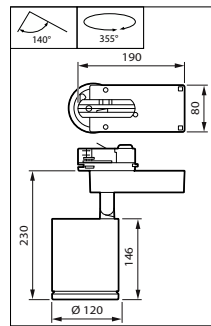

Maatschets

Maatschets

Productgegevens

Aiming indication, with marking for Indoor Positioning operation

StyliD Evo Compact black, side view

StyliD Evo

Productgegevens

StyliD Evo Compact ST770X
Mounting interface