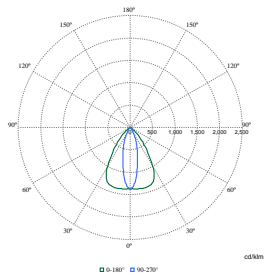

Order Code	Full Product Name	Code productfamilie
8718699977023	ST770T 27S/CH PSU MB FG BK	ST770T
8718699977030	ST770T 27S/FMT PSU MB FG BK	ST770T
8718699977047	ST770T 27S/FR PSU MB FG BK	ST770T
8718699977085	ST770T 27S/ROSE PSU MB FG BK	ST770T
8718699977153	ST770T 39S/930 PSU MB FG BK	ST770T
8718699977160	ST770T 39S/PC930 PSU MB FG BK	ST770T
8718699977177	ST770T 39S/PW930 PSU MB FG BK	ST770T
8719514009882	ST770T LED17S/930 PSU HMB BK	ST770T
8719514009974	ST770T LED27S/CH PSU HMB BK FG	ST770T
8719514009981	ST770T 27S/FR PSU HMB FG BK	ST770T
8719514009998	ST770T 27S/FMT PSU HMB FG BK	ST770T
8719514010130	ST780T 39S/830 PSU HNB WH	ST780T
8719514010147	ST780T 49S/830 PSU HMB WH	ST780T
8719514010215	ST780T LED60S/830 PSU HMB WH	ST780T
8719514009875	ST770S LED17S/830 PSU HMB WH FG	ST770S
8718699977436	ST780S 49S/930 DIA-VLC HWB WH	ST780S
8718699977443	ST780S 49S/PW930 DIA-VLC HMB WH	ST780S

Polar Wide Diagrams

Polar Normal (separate) - ST770TI - 910500465998