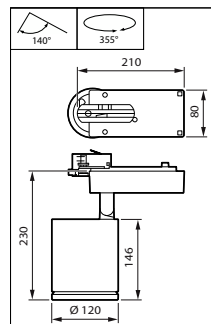

Maatschets

Maatschets

Productgegevens

Aiming indication, with marking for Indoor Positioning operation

StyliD Evo Compact black, side view

StyliD Evo

Productgegevens

StyliD Evo Compact ST770X
Mounting interface