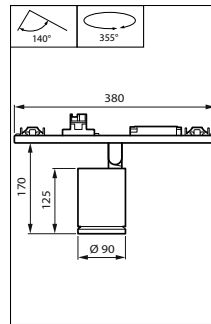

Maatschets

Maatschets

Productgegevens

Aiming indication, with marking for Indoor Positioning operation

StyliD Evo Compact black, side view

StyliD Evo

Productgegevens

StyliD Evo Compact ST770X
Mounting interface