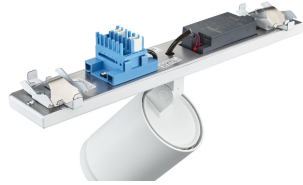

Maatschets

Maatschets

Productgegevens

Aiming indication, with marking for Indoor Positioning operation

StyliD Evo Compact black, side view

StyliD Evo

Productgegevens

StyliD Evo Compact ST770X
Mounting interface