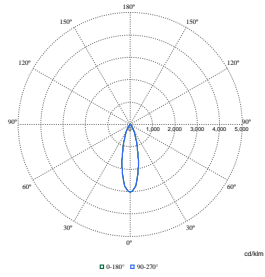

Polar Wide Diagrams

Polar Normal (separate) - ST770TI - 910505101392