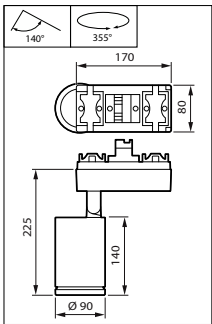

Maatschets

Maatschets

Productgegevens

Aiming indication, with marking for Indoor Positioning operation

StyliD Evo Compact black, side view

StyliD Evo

Productgegevens

StyliD Evo Compact ST770X
Mounting interface