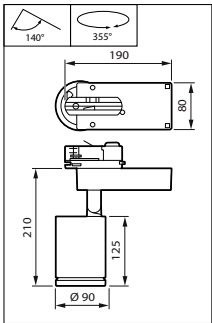

Maatschets

Maatschets

Productgegevens

Aiming indication, with marking for Indoor Positioning operation

StyliD Evo Compact black, side view

StyliD Evo

Productgegevens

StyliD Evo Compact ST770X
Mounting interface