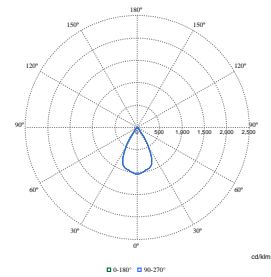

Order Code	Full Product Name	Code productfamilie
8718699977023	ST770T 27S/CH PSU MB FG BK	ST770T
8718699977030	ST770T 27S/FMT PSU MB FG BK	ST770T
8718699977047	ST770T 27S/FR PSU MB FG BK	ST770T
8718699977085	ST770T 27S/ROSE PSU MB FG BK	ST770T
8718699977153	ST770T 39S/930 PSU MB FG BK	ST770T
8718699977160	ST770T 39S/PC930 PSU MB FG BK	ST770T
8718699977177	ST770T 39S/PW930 PSU MB FG BK	ST770T
8719514009882	ST770T LED17S/930 PSU HMB BK	ST770T
8719514009974	ST770T LED27S/CH PSU HMB BK FG	ST770T
8719514009981	ST770T 27S/FR PSU HMB FG BK	ST770T
8719514009998	ST770T 27S/FMT PSU HMB FG BK	ST770T
8719514010130	ST780T 39S/830 PSU HNB WH	ST780T
8719514010147	ST780T 49S/830 PSU HMB WH	ST780T
8719514010215	ST780T LED60S/830 PSU HMB WH	ST780T
8719514009875	ST770S LED17S/830 PSU HMB WH FG	ST770S
8718699977436	ST780S 49S/930 DIA-VLC HWB WH	ST780S
8718699977443	ST780S 49S/PW930 DIA-VLC HMB WH	ST780S

Polar Wide Diagrams

Polar Normal (separate) - ST770TI - 910505101224