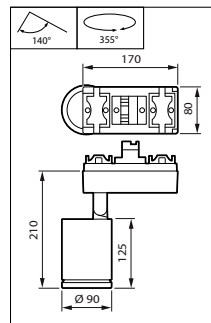

Maatschets

Maatschets

Productgegevens

Aiming indication, with marking for Indoor Positioning operation

StyliD Evo Compact black, side view

StyliD Evo

Productgegevens

StyliD Evo Compact ST770X
Mounting interface