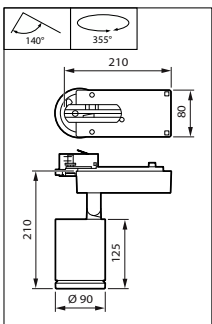

Maatschets

Maatschets

Productgegevens

Aiming indication, with marking for Indoor Positioning operation

StyliD Evo Compact black, side view

StyliD Evo

Productgegevens

StyliD Evo Compact ST770X
Mounting interface