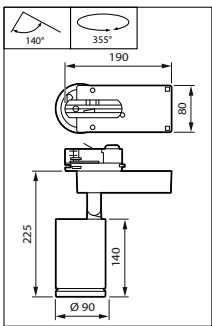

Maatschets

Maatschets

Productgegevens

Aiming indication, with marking for Indoor Positioning operation

StyliD Evo Compact black, side view

StyliD Evo

Productgegevens

StyliD Evo Compact ST770X
Mounting interface