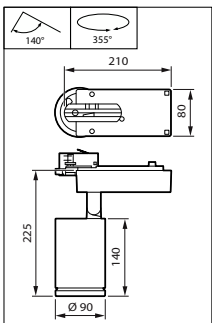

Maatschets

Maatschets

Productgegevens

Aiming indication, with marking for Indoor Positioning operation

StyliD Evo Compact black, side view

StyliD Evo

Productgegevens

StyliD Evo Compact ST770X
Mounting interface