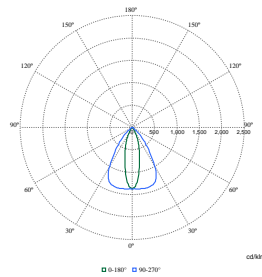

Order Code	Full Product Name	Code productfamilie
8718699977023	ST770T 27S/CH PSU MB FG BK	ST770T
8718699977030	ST770T 27S/FMT PSU MB FG BK	ST770T
8718699977047	ST770T 27S/FR PSU MB FG BK	ST770T
8718699977085	ST770T 27S/ROSE PSU MB FG BK	ST770T
8718699977153	ST770T 39S/930 PSU MB FG BK	ST770T
8718699977160	ST770T 39S/PC930 PSU MB FG BK	ST770T
8718699977177	ST770T 39S/PW930 PSU MB FG BK	ST770T
8719514009882	ST770T LED17S/930 PSU HMB BK	ST770T
8719514009974	ST770T LED27S/CH PSU HMB BK FG	ST770T
8719514009981	ST770T 27S/FR PSU HMB FG BK	ST770T
8719514009998	ST770T 27S/FMT PSU HMB FG BK	ST770T
8719514010130	ST780T 39S/830 PSU HNB WH	ST780T
8719514010147	ST780T 49S/830 PSU HMB WH	ST780T
8719514010215	ST780T LED60S/830 PSU HMB WH	ST780T
8719514009875	ST770S LED17S/830 PSU HMB WH FG	ST770S
8718699977436	ST780S 49S/930 DIA-VLC HWB WH	ST780S
8718699977443	ST780S 49S/PW930 DIA-VLC HMB WH	ST780S

Polar Wide Diagrams

Polar Normal (separate) - ST770TI - 910505101405