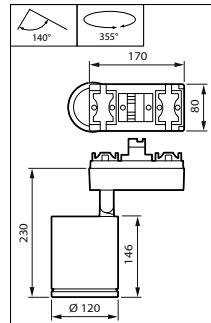

Maatschets

Maatschets

Productgegevens

Aiming indication, with marking for Indoor Positioning operation

StyliD Evo Compact black, side view

StyliD Evo

Productgegevens

StyliD Evo Compact ST770X
Mounting interface