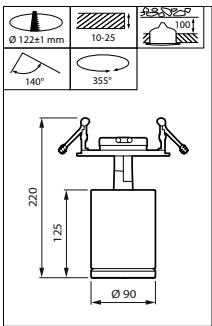

Maatschets

Maatschets

Productgegevens

Aiming indication, with marking for Indoor Positioning operation

StyliD Evo Compact black, side view

StyliD Evo

Productgegevens

StyliD Evo Compact ST770X
Mounting interface