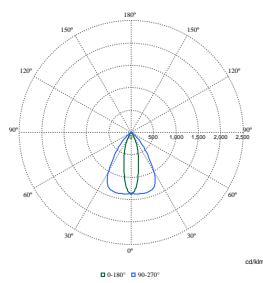

Polar Normal (separate) - ST770T1 - 910505101405