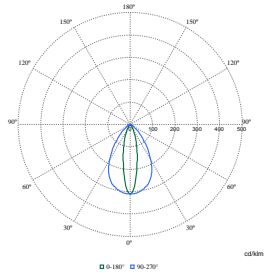

Polar Wide Diagrams

Polar Normal (separate) - ST780TI - 910505101440