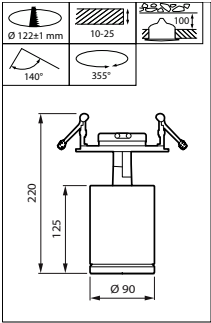

StyliD Evo Performance HR

StyliD Evo Performance ST780S
white, Maxos fusion version

StyliD Evo Compact HR for maxos
fusion

Dimensional drawing

Dimensional drawing

Product details

Aiming indication, with marking for Indoor Positioning operation