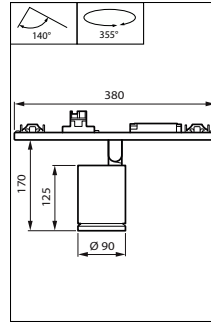

StyliD Evo Performance HR

StyliD Evo Performance ST780S
white, Maxos fusion version

StyliD Evo Compact HR for maxos
fusion

Dimensional drawing

Dimensional drawing

Product details

Aiming indication, with marking for Indoor Positioning operation