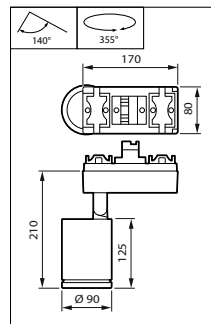

StyliD Evo Performance HR

StyliD Evo Performance ST780S
white, Maxos fusion version

StyliD Evo Compact HR for maxos
fusion

Dimensional drawing

Dimensional drawing

Product details

Aiming indication, with marking for Indoor Positioning operation