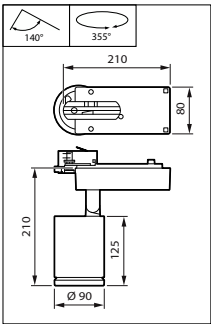

StyliD Evo Performance HR

StyliD Evo Performance ST780S
white, Maxos fusion version

StyliD Evo Compact HR for maxos
fusion

Dimensional drawing

Dimensional drawing

Product details

Aiming indication, with marking for Indoor Positioning operation