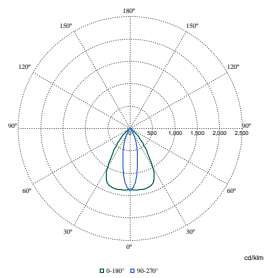

Order Code	Full Product Name	Product family code	Order Code	Full Product Name	Product family code
910505101384	ST770T 27S/830 PSU MB FG WH	ST770T	910505101402	ST770T 39S/PC930 PSU MB FG BK	ST770T
910505101385	ST770T 27S/840 PSU VWB FG WH	ST770T	910505101403	ST770T 39S/PW930 PSU MB FG BK	ST770T
910505101394	ST770T 39S/827 DIA-VLC OVL-V WH	ST770T	910505100722	ST770T LED17S/930 PSU HMB BK	ST770T
910505101395	ST770T 39S/827 PSU WB FG WH	ST770T	910505100731	ST770T LED27S/CH PSU HMB BK FG	ST770T
910505101397	ST770T 39S/830 DIA-VLC OVL-H WH	ST770T	910505100732	ST770T 27S/FR PSU HMB FG BK	ST770T
910505101398	ST770T 39S/830 PSU MB FG WH	ST770T	910505100733	ST770T 27S/FMT PSU HMB FG BK	ST770T
910505101399	ST770T 39S/840 PSU MB FG WH	ST770T	910505100747	ST780T 39S/830 PSU HNB WH	ST780T
910505101378	ST770T 17S/930 PSU MB FG BK	ST770T	910505100748	ST780T 49S/830 PSU HMB WH	ST780T
910505101387	ST770T 27S/CH PSU MB FG BK	ST770T	910505100755	ST780T LED60S/830 PSU HMB WH	ST780T
910505101388	ST770T 27S/FMT PSU MB FG BK	ST770T	910505100721	ST770S LED17S/830 PSU HMB WH FG	ST770S
910505101389	ST770T 27S/FR PSU MB FG BK	ST770T	910505101429	ST780S 49S/930 DIA-VLC HWB WH	ST780S
910505101393	ST770T 27S/ROSE PSU MB FG BK	ST770T	910505101430	ST780S 49S/PW930 DIA-VLC HMB WH	ST780S
910505101401	ST770T 39S/930 PSU MB FG BK	ST770T			

Polar Wide Diagrams

Polar Normal (separate) - ST770TI - 910500465998