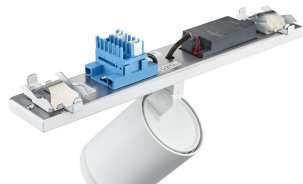

StyliD Evo Compact ST770X Mounting interface