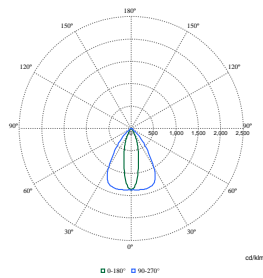

Polar Normal (separate) - ST770TI - 910505101405