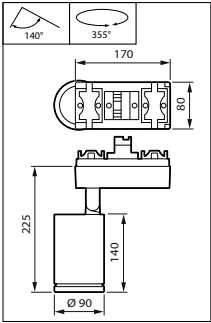

StyliD Evo Performance HR

StyliD Evo Performance ST780S
white, Maxos fusion version

StyliD Evo Compact HR for maxos
fusion

Dimensional drawing

Dimensional drawing

Product details

Aiming indication, with marking for Indoor Positioning operation