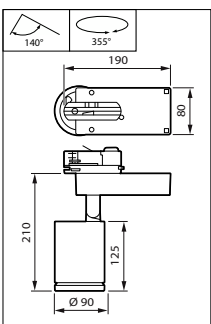

StyliD Evo Performance HR

StyliD Evo Performance ST780S
white, Maxos fusion version

StyliD Evo Compact HR for maxos
fusion

Dimensional drawing

Dimensional drawing

Product details

Aiming indication, with marking for Indoor Positioning operation