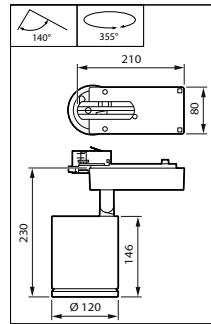

StyliD Evo Performance HR

StyliD Evo Performance ST780S
white, Maxos fusion version

StyliD Evo Compact HR for maxos
fusion

Dimensional drawing

Dimensional drawing

Product details

Aiming indication, with marking for Indoor Positioning operation