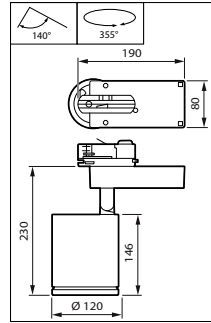

StyliD Evo Performance HR

StyliD Evo Performance ST780S
white, Maxos fusion version

StyliD Evo Compact HR for maxos
fusion

Dimensional drawing

Dimensional drawing

Product details

Aiming indication, with marking for Indoor Positioning operation