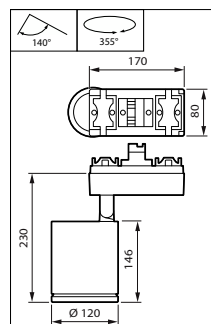

StyliD Evo Performance HR

StyliD Evo Performance ST780S
white, Maxos fusion version

StyliD Evo Compact HR for maxos
fusion

Dimensional drawing

Dimensional drawing

Product details

Aiming indication, with marking for Indoor Positioning operation