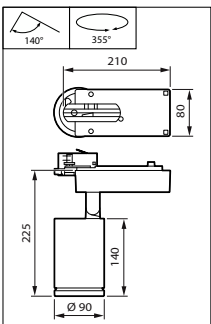

StyliD Evo Performance HR

StyliD Evo Performance ST780S
white, Maxos fusion version

StyliD Evo Compact HR for maxos
fusion

Dimensional drawing

Dimensional drawing

Product details

Aiming indication, with marking for Indoor Positioning operation