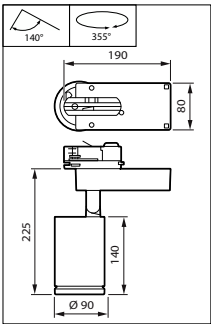

StyliD Evo Performance HR

StyliD Evo Performance ST780S
white, Maxos fusion version

StyliD Evo Compact HR for maxos
fusion

Dimensional drawing

Dimensional drawing

Product details

Aiming indication, with marking for Indoor Positioning operation