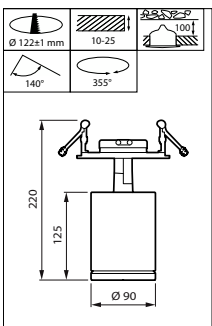

Abmessungsskizzen

StyliD Evo

Produktdetails

Aiming indication, with marking for Indoor Positioning operation

StyliD Evo Compact black, side view

StyliD Evo Compact ST770X
Mounting interface

StyliD Evo Performance black, side view