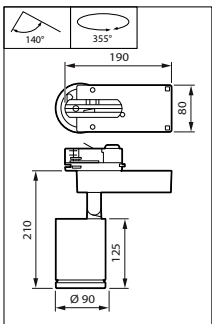

Abmessungsskizzen

StyliD Evo

Produktdetails

Aiming indication, with marking for Indoor Positioning operation

StyliD Evo Compact black, side view

StyliD Evo Compact ST770X
Mounting interface

StyliD Evo Performance black, side view