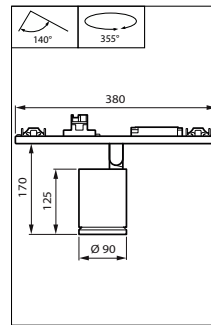

Abmessungsskizzen

StyliD Evo

Produktdetails

Aiming indication, with marking for Indoor Positioning operation

StyliD Evo Compact black, side view

StyliD Evo Compact ST770X
Mounting interface

StyliD Evo Performance black, side view