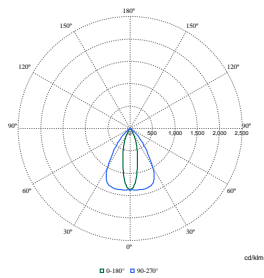

Polar Wide Diagrams

Polar Normal (separate) - ST770T1 -
910505101405