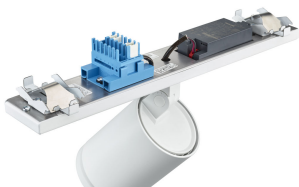

Abmessungsskizzen

StyliD Evo

Produktdetails

Aiming indication, with marking for Indoor Positioning operation

StyliD Evo Compact black, side view

StyliD Evo Compact ST770X
Mounting interface

StyliD Evo Performance black, side view