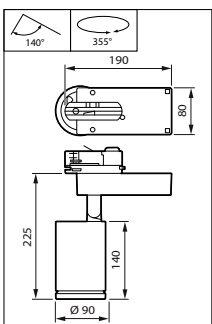

Abmessungsskizzen

StyliD Evo

Produktdetails

Aiming indication, with marking for Indoor Positioning operation

StyliD Evo Compact black, side view

StyliD Evo Compact ST770X
Mounting interface

StyliD Evo Performance black, side view