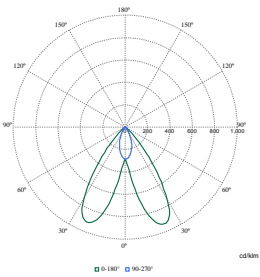

Order Code	Full Product Name	Cromatică ini ială
01169400	ST762T 39S/PW935 WIA SI	(0.398,0.376)<2
01173100	ST762T 49S/PW930 PSU SI	(0.422,0.386)<2

Order Code	Full Product Name	Cromatică ini ială
01146500	ST761T 49S/PW940 DIA WH	(0.374,0.364)<2
01155700	ST761T 27S/830 PSU WH	(0.434,0.403)<3

Date despre produs

Order Code	Full Product Name	Cod familie de produse
01434300	ST762T 49S/PW930 DIA BK	ST762T
01161800	ST762T 27S/830 DIA BK	ST762T
01164900	ST762T 27S/PW935 WIA BK	ST762T
01167000	ST762T 39S/840 PSU BK	ST762T
01168700	ST762T 39S/PW930 DIA BK	ST762T
01175500	ST762T 49S/PW935 DIA BK	ST762T
01176200	ST762T 49S/PW940 DIA BK	ST762T
01162500	ST762T 27S/840 PSU WH	ST762T
01163200	ST762T 27S/PW930 DIA WH	ST762T
01166300	ST762T 39S/830 DIA WH	ST762T
01170000	ST762T 39S/PW940 DIA WH	ST762T

Order Code	Full Product Name	Cod familie de produse
01172400	ST762T 49S/840 DIA WH	ST762T
01177900	ST762T 49S/PW940 DIA WH	ST762T
01156400	ST761T 39S/PW930 WIA SI	ST761T
01433600	ST761T 49S/PW930 DIA BK	ST761T
01158800	ST761T 49S/PW935 DIA BK	ST761T
01159500	ST761T 49S/PW940 DIA BK	ST761T
01165600	ST762T 27S/PW940 DIA SI	ST762T
01169400	ST762T 39S/PW935 WIA SI	ST762T
01173100	ST762T 49S/PW930 PSU SI	ST762T
01146500	ST761T 49S/PW940 DIA WH	ST761T
01155700	ST761T 27S/830 PSU WH	ST761T

Polar Wide Diagrams

Polar Normal (separate) - ST760TI - 910505102526