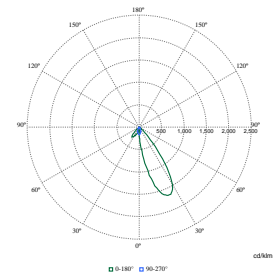

Order Code	Full Product Name	Cromatică ini ială
01169400	ST762T 39S/PW935 WIA SI	(0.398,0.376)<2
01173100	ST762T 49S/PW930 PSU SI	(0.422,0.386)<2

Order Code	Full Product Name	Cromatică ini ială
01146500	ST761T 49S/PW940 DIA WH	(0.374,0.364)<2
01155700	ST761T 27S/830 PSU WH	(0.434,0.403)<3

Date despre produs

Order Code	Full Product Name	Cod familie de produse
01434300	ST762T 49S/PW930 DIA BK	ST762T
01161800	ST762T 27S/830 DIA BK	ST762T
01164900	ST762T 27S/PW935 WIA BK	ST762T
01167000	ST762T 39S/840 PSU BK	ST762T
01168700	ST762T 39S/PW930 DIA BK	ST762T
01175500	ST762T 49S/PW935 DIA BK	ST762T
01176200	ST762T 49S/PW940 DIA BK	ST762T
01162500	ST762T 27S/840 PSU WH	ST762T
01163200	ST762T 27S/PW930 DIA WH	ST762T
01166300	ST762T 39S/830 DIA WH	ST762T
01170000	ST762T 39S/PW940 DIA WH	ST762T

Order Code	Full Product Name	Cod familie de produse
01172400	ST762T 49S/840 DIA WH	ST762T
01177900	ST762T 49S/PW940 DIA WH	ST762T
01156400	ST761T 39S/PW930 WIA SI	ST761T
01433600	ST761T 49S/PW930 DIA BK	ST761T
01158800	ST761T 49S/PW935 DIA BK	ST761T
01159500	ST761T 49S/PW940 DIA BK	ST761T
01165600	ST762T 27S/PW940 DIA SI	ST762T
01169400	ST762T 39S/PW935 WIA SI	ST762T
01173100	ST762T 49S/PW930 PSU SI	ST762T
01146500	ST761T 49S/PW940 DIA WH	ST761T
01155700	ST761T 27S/830 PSU WH	ST761T

Polar Wide Diagrams

Polar Normal (separate) - ST760TI - 910505102518