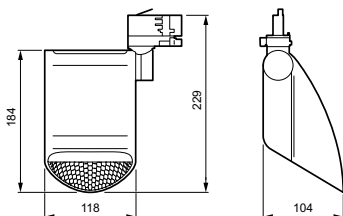

Versions

StoreFlow Single Spothead ST761T
in silver

StoreFlow Single Spothead ST761T
in white

Cote

Detalii produs

StoreFlow Single Spothead ST761T
sideview silver

StoreFlow Single Spothead ST761T
frontview silver