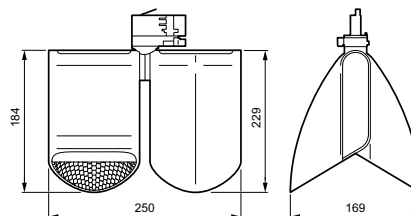

Versions

StoreFlow Single Spothead ST761T
in silver

StoreFlow Single Spothead ST761T
in white

Cote

Detalii produs

StoreFlow Single Spothead ST761T
sideview silver

StoreFlow Single Spothead ST761T
frontview silver