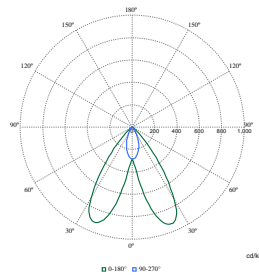

Order Code	Full Product Name	Cromatică ini ială
01169400	ST762T 39S/PW935 WIA SI	(0.398,0.376)<2
01173100	ST762T 49S/PW930 PSU SI	(0.422,0.386)<2

Order Code	Full Product Name	Cromatică ini ială
01146500	ST761T 49S/PW940 DIA WH	(0.374,0.364)<2
01155700	ST761T 27S/830 PSU WH	(0.434,0.403)<3

Date despre produs

Order Code	Full Product Name	Cod familie de produse
01434300	ST762T 49S/PW930 DIA BK	ST762T
01161800	ST762T 27S/830 DIA BK	ST762T
01164900	ST762T 27S/PW935 WIA BK	ST762T
01167000	ST762T 39S/840 PSU BK	ST762T
01168700	ST762T 39S/PW930 DIA BK	ST762T
01175500	ST762T 49S/PW935 DIA BK	ST762T
01176200	ST762T 49S/PW940 DIA BK	ST762T
01162500	ST762T 27S/840 PSU WH	ST762T
01163200	ST762T 27S/PW930 DIA WH	ST762T
01166300	ST762T 39S/830 DIA WH	ST762T
01170000	ST762T 39S/PW940 DIA WH	ST762T

Order Code	Full Product Name	Cod familie de produse
01172400	ST762T 49S/840 DIA WH	ST762T
01177900	ST762T 49S/PW940 DIA WH	ST762T
01156400	ST761T 39S/PW930 WIA SI	ST761T
01433600	ST761T 49S/PW930 DIA BK	ST761T
01158800	ST761T 49S/PW935 DIA BK	ST761T
01159500	ST761T 49S/PW940 DIA BK	ST761T
01165600	ST762T 27S/PW940 DIA SI	ST762T
01169400	ST762T 39S/PW935 WIA SI	ST762T
01173100	ST762T 49S/PW930 PSU SI	ST762T
01146500	ST761T 49S/PW940 DIA WH	ST761T
01155700	ST761T 27S/830 PSU WH	ST761T

Polar Wide Diagrams

Polar Normal (separate) - ST760TI - 910505102534