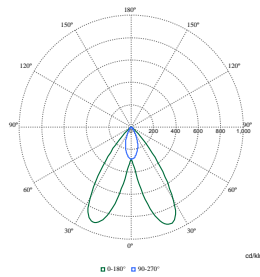

Produktdata

Order Code	Full Product Name	Produktseriekode
910505102415	ST762T 49S/PW930 DIA BK	ST762T
910505102523	ST762T 27S/830 DIA BK	ST762T
910505102526	ST762T 27S/PW935 WIA BK	ST762T
910505102529	ST762T 39S/840 PSU BK	ST762T
910505102530	ST762T 39S/PW930 DIA BK	ST762T
910505102537	ST762T 49S/PW935 DIA BK	ST762T
910505102538	ST762T 49S/PW940 DIA BK	ST762T
910505102524	ST762T 27S/840 PSU WH	ST762T
910505102525	ST762T 27S/PW930 DIA WH	ST762T
910505102528	ST762T 39S/830 DIA WH	ST762T
910505102532	ST762T 39S/PW940 DIA WH	ST762T

Order Code	Full Product Name	Produktseriekode
910505102534	ST762T 49S/840 DIA WH	ST762T
910505102539	ST762T 49S/PW940 DIA WH	ST762T
910505102518	ST761T 39S/PW930 WIA SI	ST761T
910505102414	ST761T 49S/PW930 DIA BK	ST761T
910505102520	ST761T 49S/PW935 DIA BK	ST761T
910505102521	ST761T 49S/PW940 DIA BK	ST761T
910505102527	ST762T 27S/PW940 DIA SI	ST762T
910505102531	ST762T 39S/PW935 WIA SI	ST762T
910505102535	ST762T 49S/PW930 PSU SI	ST762T
910505102508	ST761T 49S/PW940 DIA WH	ST761T
910505102517	ST761T 27S/830 PSU WH	ST761T

Polar Wide Diagrams

Polar Normal (separate) - ST760TI - 910505102534