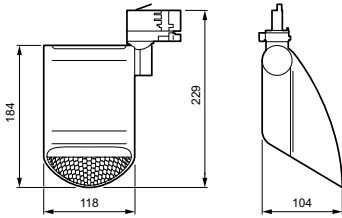

Versions

StoreFlow Double Spothead
ST762T in white

StoreFlow Single Spothead ST761T
in silver

StoreFlow Double Spothead
ST762T in silver

StoreFlow Single Spothead ST761T
in white

Målskisse

Produkt detaljer

StoreFlow Single Spothead ST761T
sideview silver