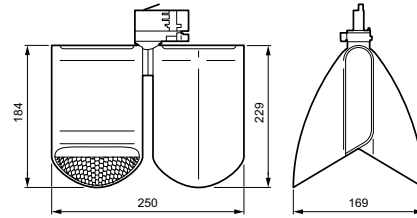

Versions

StoreFlow Double Spothead
ST762T in white

StoreFlow Single Spothead ST761T
in silver

StoreFlow Double Spothead
ST762T in silver

StoreFlow Single Spothead ST761T
in white

Målskisse

Produkt detaljer

StoreFlow Single Spothead ST761T
sideview silver