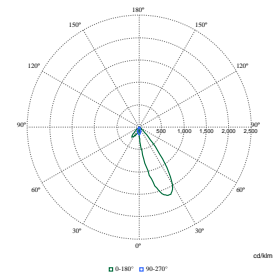

Produktdata

Order Code	Full Product Name	Produktseriekode
910505102415	ST762T 49S/PW930 DIA BK	ST762T
910505102523	ST762T 27S/830 DIA BK	ST762T
910505102526	ST762T 27S/PW935 WIA BK	ST762T
910505102529	ST762T 39S/840 PSU BK	ST762T
910505102530	ST762T 39S/PW930 DIA BK	ST762T
910505102537	ST762T 49S/PW935 DIA BK	ST762T
910505102538	ST762T 49S/PW940 DIA BK	ST762T
910505102524	ST762T 27S/840 PSU WH	ST762T
910505102525	ST762T 27S/PW930 DIA WH	ST762T
910505102528	ST762T 39S/830 DIA WH	ST762T
910505102532	ST762T 39S/PW940 DIA WH	ST762T

Order Code	Full Product Name	Produktseriekode
910505102534	ST762T 49S/840 DIA WH	ST762T
910505102539	ST762T 49S/PW940 DIA WH	ST762T
910505102518	ST761T 39S/PW930 WIA SI	ST761T
910505102414	ST761T 49S/PW930 DIA BK	ST761T
910505102520	ST761T 49S/PW935 DIA BK	ST761T
910505102521	ST761T 49S/PW940 DIA BK	ST761T
910505102527	ST762T 27S/PW940 DIA SI	ST762T
910505102531	ST762T 39S/PW935 WIA SI	ST762T
910505102535	ST762T 49S/PW930 PSU SI	ST762T
910505102508	ST761T 49S/PW940 DIA WH	ST761T
910505102517	ST761T 27S/830 PSU WH	ST761T

Polar Wide Diagrams

Polar Normal (separate) - ST760TI - 910505102518