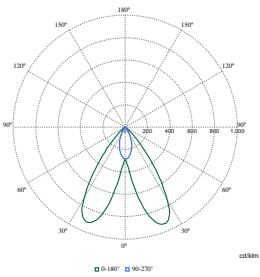

Produktdata

Order Code	Full Product Name	Produktseriekode
910505102415	ST762T 49S/PW930 DIA BK	ST762T
910505102523	ST762T 27S/830 DIA BK	ST762T
910505102526	ST762T 27S/PW935 WIA BK	ST762T
910505102529	ST762T 39S/840 PSU BK	ST762T
910505102530	ST762T 39S/PW930 DIA BK	ST762T
910505102537	ST762T 49S/PW935 DIA BK	ST762T
910505102538	ST762T 49S/PW940 DIA BK	ST762T
910505102524	ST762T 27S/840 PSU WH	ST762T
910505102525	ST762T 27S/PW930 DIA WH	ST762T
910505102528	ST762T 39S/830 DIA WH	ST762T
910505102532	ST762T 39S/PW940 DIA WH	ST762T

Order Code	Full Product Name	Produktseriekode
910505102534	ST762T 49S/840 DIA WH	ST762T
910505102539	ST762T 49S/PW940 DIA WH	ST762T
910505102518	ST761T 39S/PW930 WIA SI	ST761T
910505102414	ST761T 49S/PW930 DIA BK	ST761T
910505102520	ST761T 49S/PW935 DIA BK	ST761T
910505102521	ST761T 49S/PW940 DIA BK	ST761T
910505102527	ST762T 27S/PW940 DIA SI	ST762T
910505102531	ST762T 39S/PW935 WIA SI	ST762T
910505102535	ST762T 49S/PW930 PSU SI	ST762T
910505102508	ST761T 49S/PW940 DIA WH	ST761T
910505102517	ST761T 27S/830 PSU WH	ST761T

Polar Wide Diagrams

Polar Normal (separate) - ST760TI - 910505102526