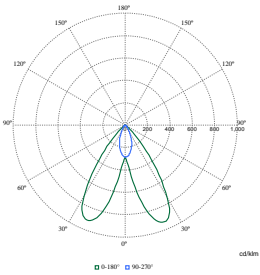

Order Code	Full Product Name	Initial chromaticity
910505102535	ST762T 49S/PW930 PSU SI	(0.422,0.386)<2
910505102508	ST761T 49S/PW940 DIA WH	(0.374,0.364)<2
910505102517	ST761T 27S/830 PSU WH	(0.434,0.403)<3

Product Data

Order Code	Full Product Name	Product family code
910505102415	ST762T 49S/PW930 DIA BK	ST762T
910505102523	ST762T 27S/830 DIA BK	ST762T
910505102526	ST762T 27S/PW935 WIA BK	ST762T
910505102529	ST762T 39S/840 PSU BK	ST762T
910505102530	ST762T 39S/PW930 DIA BK	ST762T
910505102537	ST762T 49S/PW935 DIA BK	ST762T
910505102538	ST762T 49S/PW940 DIA BK	ST762T
910505102524	ST762T 27S/840 PSU WH	ST762T
910505102525	ST762T 27S/PW930 DIA WH	ST762T
910505102528	ST762T 39S/830 DIA WH	ST762T
910505102532	ST762T 39S/PW940 DIA WH	ST762T

Order Code	Full Product Name	Product family code
910505102534	ST762T 49S/840 DIA WH	ST762T
910505102539	ST762T 49S/PW940 DIA WH	ST762T
910505102518	ST761T 39S/PW930 WIA SI	ST761T
910505102414	ST761T 49S/PW930 DIA BK	ST761T
910505102520	ST761T 49S/PW935 DIA BK	ST761T
910505102521	ST761T 49S/PW940 DIA BK	ST761T
910505102527	ST762T 27S/PW940 DIA SI	ST762T
910505102531	ST762T 39S/PW935 WIA SI	ST762T
910505102535	ST762T 49S/PW930 PSU SI	ST762T
910505102508	ST761T 49S/PW940 DIA WH	ST761T
910505102517	ST761T 27S/830 PSU WH	ST761T

Polar Wide Diagrams

Polar Normal (separate) - ST760TI - 910505102526