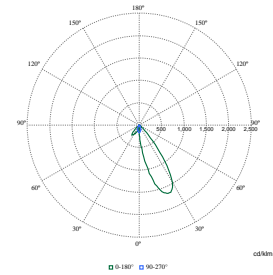

Polar Normal (separate) - ST760TI - 910505102518

Order Code	Full Product Name	Initial chromaticity
910505102535	ST762T 49S/PW930 PSU SI	(0.422,0.386)<2
910505102508	ST761T 49S/PW940 DIA WH	(0.374,0.364)<2
910505102517	ST761T 27S/830 PSU WH	(0.434,0.403)<3

Product Data

Order Code	Full Product Name	Product family code
910505102415	ST762T 49S/PW930 DIA BK	ST762T
910505102523	ST762T 27S/830 DIA BK	ST762T
910505102526	ST762T 27S/PW935 WIA BK	ST762T
910505102529	ST762T 39S/840 PSU BK	ST762T
910505102530	ST762T 39S/PW930 DIA BK	ST762T
910505102537	ST762T 49S/PW935 DIA BK	ST762T
910505102538	ST762T 49S/PW940 DIA BK	ST762T
910505102524	ST762T 27S/840 PSU WH	ST762T
910505102525	ST762T 27S/PW930 DIA WH	ST762T
910505102528	ST762T 39S/830 DIA WH	ST762T
910505102532	ST762T 39S/PW940 DIA WH	ST762T

Order Code	Full Product Name	Product family code
910505102534	ST762T 49S/840 DIA WH	ST762T
910505102539	ST762T 49S/PW940 DIA WH	ST762T
910505102518	ST761T 39S/PW930 WIA SI	ST761T
910505102414	ST761T 49S/PW930 DIA BK	ST761T
910505102520	ST761T 49S/PW935 DIA BK	ST761T
910505102521	ST761T 49S/PW940 DIA BK	ST761T
910505102527	ST762T 27S/PW940 DIA SI	ST762T
910505102531	ST762T 39S/PW935 WIA SI	ST762T
910505102535	ST762T 49S/PW930 PSU SI	ST762T
910505102508	ST761T 49S/PW940 DIA WH	ST761T
910505102517	ST761T 27S/830 PSU WH	ST761T

Polar Wide Diagrams