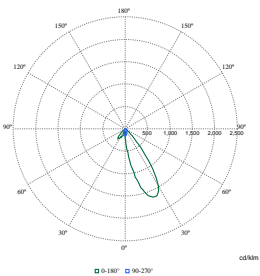

Polar Normal (separate) - ST760TI - 910505102414