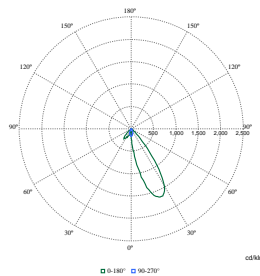

Polar Normal (separate) - ST760TI - 910505102508