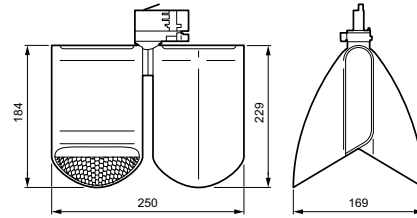

Versions

StoreFlow Single Spothead ST761T
in silver

StoreFlow Single Spothead ST761T
in black

StoreFlow Single Spothead ST761T
in white

Dimensional drawing

Product details

StoreFlow Single Spothead ST761T
sideview silver