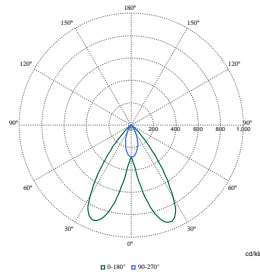

Polar Normal (separate) - ST760TI - 910505102534

Order Code	Full Product Name	Initial chromaticity
910505102535	ST762T 49S/PW930 PSU SI	(0.422,0.386)<2
910505102508	ST761T 49S/PW940 DIA WH	(0.374,0.364)<2
910505102517	ST761T 27S/830 PSU WH	(0.434,0.403)<3

Product Data

Order Code	Full Product Name	Product family code
910505102415	ST762T 49S/PW930 DIA BK	ST762T
910505102523	ST762T 27S/830 DIA BK	ST762T
910505102526	ST762T 27S/PW935 WIA BK	ST762T
910505102529	ST762T 39S/840 PSU BK	ST762T
910505102530	ST762T 39S/PW930 DIA BK	ST762T
910505102537	ST762T 49S/PW935 DIA BK	ST762T
910505102538	ST762T 49S/PW940 DIA BK	ST762T
910505102524	ST762T 27S/840 PSU WH	ST762T
910505102525	ST762T 27S/PW930 DIA WH	ST762T
910505102528	ST762T 39S/830 DIA WH	ST762T
910505102532	ST762T 39S/PW940 DIA WH	ST762T

Order Code	Full Product Name	Product family code
910505102534	ST762T 49S/840 DIA WH	ST762T
910505102539	ST762T 49S/PW940 DIA WH	ST762T
910505102518	ST761T 39S/PW930 WIA SI	ST761T
910505102414	ST761T 49S/PW930 DIA BK	ST761T
910505102520	ST761T 49S/PW935 DIA BK	ST761T
910505102521	ST761T 49S/PW940 DIA BK	ST761T
910505102527	ST762T 27S/PW940 DIA SI	ST762T
910505102531	ST762T 39S/PW935 WIA SI	ST762T
910505102535	ST762T 49S/PW930 PSU SI	ST762T
910505102508	ST761T 49S/PW940 DIA WH	ST761T
910505102517	ST761T 27S/830 PSU WH	ST761T

Polar Wide Diagrams