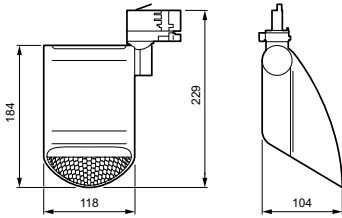

Versions

StoreFlow Single Spothead ST761T
in silver

StoreFlow Single Spothead ST761T
in black

StoreFlow Single Spothead ST761T
in white

Dimensional drawing

Product details

StoreFlow Single Spothead ST761T
sideview silver