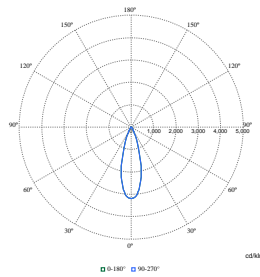

Polar Normal (separate) - ST715T1 - 910505102237