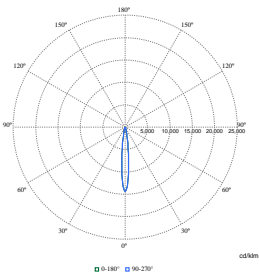

Order Code	Full Product Name	Code productfamilie
8720169012493	ST715T 20S/PW930 PSD FPO12 WH	ST715T
8720169012516	ST715T 27S/PW930 PSU FPO18 WH	ST715T
8720169012530	ST715T 27S/PW930 PSU FPO24 WH	ST715T
8720169012547	ST715T 27S/PW930 PSD FPO24 WH	ST715T
8720169012561	ST715T 27S/PW930 PSU FPO30 WH	ST715T
8720169012578	ST715T 27S/PW930 PSU FPO36 WH	ST715T
8720169012585	ST715T 27S/PW930 PSD FPO36 WH	ST715T
8720169012509	ST715T 20S/PC930 PSU FPO12 BK	ST715T
8720169012523	ST715T 27S/PC930 PSU FPO18 BK	ST715T
8720169012554	ST715T 27S/PC930 PSU FPO24 BK	ST715T
8720169012592	ST715T 27S/PC930 PSU FPO36 BK	ST715T
8720169012752	ST704T 20S/PC930 PSU CLM18 BK	ST704T
8720169012745	ST704T 20S/PW930 PSU CLM18 WH	ST704T
8720169012769	ST704T 20S/PW930 PSU CLM30 WH	ST704T

Polar Wide Diagrams

Polar Normal (separate) - ST715T1 - 910505102231