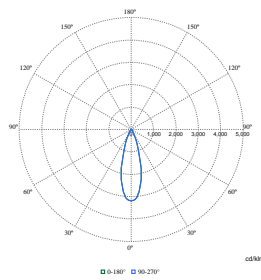

Order Code	Full Product Name	Product family code
910505102248	ST714T 27S/PW930 PSU FPO36 WH	ST714T
910505102249	ST714T 27S/PC930 PSU FPO36 WH	ST714T
910505102250	ST705T 20S/PW930 PSU CLM18 WH	ST705T
910505102252	ST705T 20S/PW930 PSD CLM18 WH	ST705T
910505102253	ST705T 20S/PW930 PSU CLM30 WH	ST705T
910505102229	ST715T 20S/PW930 PSU FPO12 WH	ST715T
910505102230	ST715T 20S/PW930 PSD FPO12 WH	ST715T
910505102232	ST715T 27S/PW930 PSU FPO18 WH	ST715T
910505102234	ST715T 27S/PW930 PSU FPO24 WH	ST715T
910505102235	ST715T 27S/PW930 PSD FPO24 WH	ST715T

Order Code	Full Product Name	Product family code
910505102237	ST715T 27S/PW930 PSU FPO30 WH	ST715T
910505102238	ST715T 27S/PW930 PSU FPO36 WH	ST715T
910505102239	ST715T 27S/PW930 PSD FPO36 WH	ST715T
910505102231	ST715T 20S/PC930 PSU FPO12 BK	ST715T
910505102233	ST715T 27S/PC930 PSU FPO18 BK	ST715T
910505102236	ST715T 27S/PC930 PSU FPO24 BK	ST715T
910505102240	ST715T 27S/PC930 PSU FPO36 BK	ST715T
910505102256	ST704T 20S/PC930 PSU CLM18 BK	ST704T
910505102255	ST704T 20S/PW930 PSU CLM18 WH	ST704T
910505102257	ST704T 20S/PW930 PSU CLM30 WH	ST704T

Polar Wide Diagrams

Polar Normal (separate) - ST715TI - 910505102237