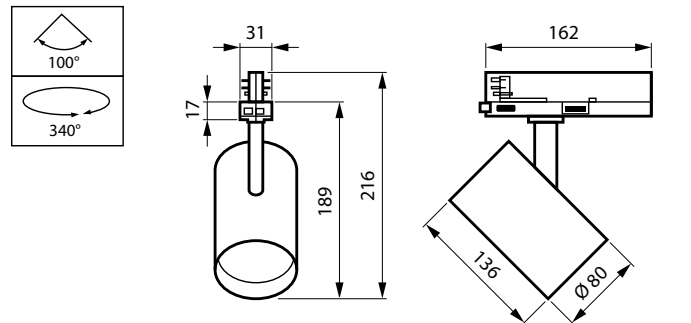

General Information	
Driver included	Yes
Light source replaceable	No
Number of gear units	1 unit
Service tag	Yes
Light Technical	
Beam angle of light source	120 degree(s)
Correlated Color Temperature (Nom)	3000 K
Color rendering index (CRI)	>90
Operating and Electrical	
Protection class IEC	Safety class II
Input Voltage	220 to 240 V
Line Frequency	50 to 60 Hz
Suitable for random switching	No
Controls and Dimming	
Maximum dim level	Not applicable
Mechanical and Housing	
Mech. impact protection code	IK02
Ingress protection code	IP20
Approval and Application	
Ambient temperature range	+10 to +35 °C
CE mark	Yes
ENEC mark	ENEC mark
Flammability mark	For mounting on normally flammable surfaces
Glow-wire test	Temperature 650 °C, duration 30 s
Flickering value (PstLM) - Flickering value as per EN 61000-3-3	1
Stroboscopic effect visibility measure (SVM)	0.5
Initial Performance (IEC Compliant)	
Initial chromaticity	(0.422,0.386)<2
Luminous flux tolerance	+/-10%