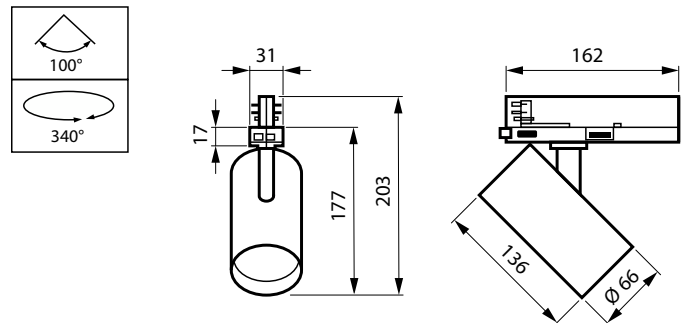

General Information	
Driver included	Yes
Light source replaceable	No
Number of gear units	1 unit
Service tag	Yes
Light Technical	
Beam angle of light source	120 degree(s)
Correlated Color Temperature (Nom)	3000 K
Color rendering index (CRI)	>90
Operating and Electrical	
Protection class IEC	Safety class II
Input Voltage	220 to 240 V
Line Frequency	50 to 60 Hz
Suitable for random switching	No
Controls and Dimming	
Maximum dim level	Not applicable
Mechanical and Housing	
Mech. impact protection code	IK02
Ingress protection code	IP20
Approval and Application	
Ambient temperature range	+10 to +35 °C
CE mark	Yes
ENEC mark	ENEC mark
Flammability mark	For mounting on normally flammable surfaces
Glow-wire test	Temperature 650 °C, duration 30 s
Flickering value (PstLM) - Flickering value as per EN 61000-3-3	1
Stroboscopic effect visibility measure (SVM)	0.5
Initial Performance (IEC Compliant)	
Initial chromaticity	(0.422,0.386)<2
Luminous flux tolerance	+/-10%