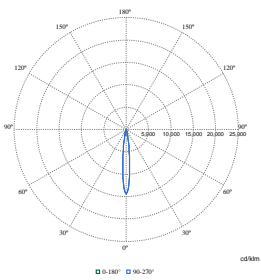

Order Code	Full Product Name	Product family code
910505102248	ST714T 27S/PW930 PSU FPO36 WH	ST714T
910505102249	ST714T 27S/PC930 PSU FPO36 WH	ST714T
910505102250	ST705T 20S/PW930 PSU CLM18 WH	ST705T
910505102252	ST705T 20S/PW930 PSD CLM18 WH	ST705T
910505102253	ST705T 20S/PW930 PSU CLM30 WH	ST705T
910505102229	ST715T 20S/PW930 PSU FPO12 WH	ST715T
910505102230	ST715T 20S/PW930 PSD FPO12 WH	ST715T
910505102232	ST715T 27S/PW930 PSU FPO18 WH	ST715T
910505102234	ST715T 27S/PW930 PSU FPO24 WH	ST715T
910505102235	ST715T 27S/PW930 PSD FPO24 WH	ST715T

Order Code	Full Product Name	Product family code
910505102237	ST715T 27S/PW930 PSU FPO30 WH	ST715T
910505102238	ST715T 27S/PW930 PSU FPO36 WH	ST715T
910505102239	ST715T 27S/PW930 PSD FPO36 WH	ST715T
910505102231	ST715T 20S/PC930 PSU FPO12 BK	ST715T
910505102233	ST715T 27S/PC930 PSU FPO18 BK	ST715T
910505102236	ST715T 27S/PC930 PSU FPO24 BK	ST715T
910505102240	ST715T 27S/PC930 PSU FPO36 BK	ST715T
910505102256	ST704T 20S/PC930 PSU CLM18 BK	ST704T
910505102255	ST704T 20S/PW930 PSU CLM18 WH	ST704T
910505102257	ST704T 20S/PW930 PSU CLM30 WH	ST704T

Polar Wide Diagrams

Polar Normal (separate) - ST715TI - 910505102231