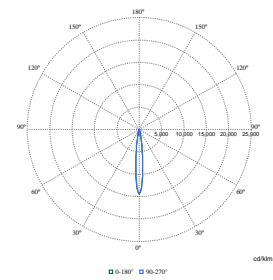

Order Code	Full Product Name	Product family code
910505102248	ST714T 27S/PW930 PSU FPO36 WH	ST714T
910505102249	ST714T 27S/PC930 PSU FPO36 WH	ST714T
910505102250	ST705T 20S/PW930 PSU CLM18 WH	ST705T
910505102252	ST705T 20S/PW930 PSD CLM18 WH	ST705T
910505102253	ST705T 20S/PW930 PSU CLM30 WH	ST705T
910505102229	ST715T 20S/PW930 PSU FPO12 WH	ST715T
910505102230	ST715T 20S/PW930 PSD FPO12 WH	ST715T
910505102232	ST715T 27S/PW930 PSU FPO18 WH	ST715T
910505102234	ST715T 27S/PW930 PSU FPO24 WH	ST715T
910505102235	ST715T 27S/PW930 PSD FPO24 WH	ST715T

Order Code	Full Product Name	Product family code
910505102237	ST715T 27S/PW930 PSU FPO30 WH	ST715T
910505102238	ST715T 27S/PW930 PSU FPO36 WH	ST715T
910505102239	ST715T 27S/PW930 PSD FPO36 WH	ST715T
910505102231	ST715T 20S/PC930 PSU FPO12 BK	ST715T
910505102233	ST715T 27S/PC930 PSU FPO18 BK	ST715T
910505102236	ST715T 27S/PC930 PSU FPO24 BK	ST715T
910505102240	ST715T 27S/PC930 PSU FPO36 BK	ST715T
910505102256	ST704T 20S/PC930 PSU CLM18 BK	ST704T
910505102255	ST704T 20S/PW930 PSU CLM18 WH	ST704T
910505102257	ST704T 20S/PW930 PSU CLM30 WH	ST704T

Polar Wide Diagrams

Polar Normal (separate) - ST715TI - 910505102229