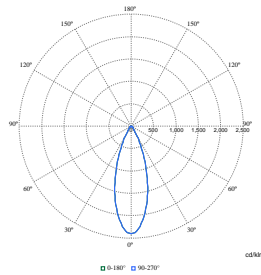

Polar Normal (separate) - ST715TI - 910505102248