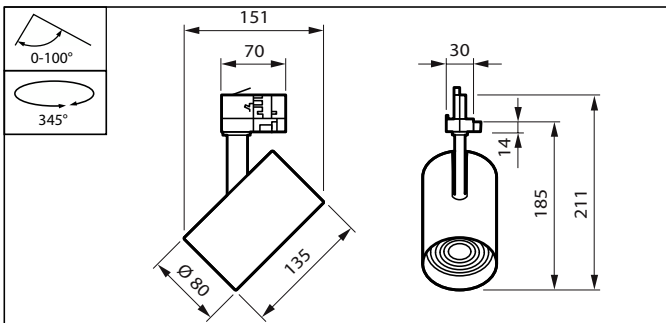

General Information	
Driver included	Yes
Light source replaceable	No
Number of gear units	1 unit
Service tag	Yes
Light Technical	
Beam angle of light source	120 degree(s)
Correlated Color Temperature (Nom)	3000 K
Color rendering index (CRI)	>90
Operating and Electrical	
Protection class IEC	Safety class II
Input Voltage	220 to 240 V
Line Frequency	50 to 60 Hz
Suitable for random switching	No
Controls and Dimming	
Maximum dim level	Not applicable
Mechanical and Housing	
Mech. impact protection code	IK02
Ingress protection code	IP20
Approval and Application	
Ambient temperature range	+10 to +35 °C
CE mark	Yes
ENEC mark	ENEC mark
Flammability mark	For mounting on normally flammable surfaces
Glow-wire test	Temperature 650 °C, duration 30 s
Flickering value (PstLM) - Flickering value as per EN 61000-3-3	1
Stroboscopic effect visibility measure (SVM)	0.5
Initial Performance (IEC Compliant)	
Initial chromaticity	(0.422,0.386)<2
Luminous flux tolerance	+/-10%