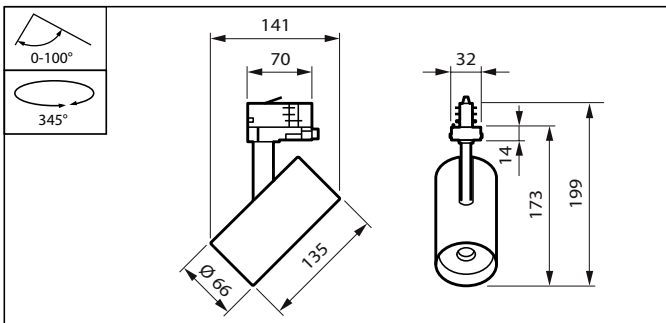

General Information	
Driver included	Yes
Light source replaceable	No
Number of gear units	1 unit
Service tag	Yes
Light Technical	
Beam angle of light source	120 degree(s)
Correlated Color Temperature (Nom)	3000 K
Color rendering index (CRI)	>90
Operating and Electrical	
Protection class IEC	Safety class II
Input Voltage	220 to 240 V
Line Frequency	50 to 60 Hz
Suitable for random switching	No
Controls and Dimming	
Maximum dim level	Not applicable
Mechanical and Housing	
Mech. impact protection code	IK02
Ingress protection code	IP20
Approval and Application	
Ambient temperature range	+10 to +35 °C
CE mark	Yes
ENEC mark	ENEC mark
Flammability mark	For mounting on normally flammable surfaces
Glow-wire test	Temperature 650 °C, duration 30 s
Flickering value (PstLM) - Flickering value as per EN 61000-3-3	1
Stroboscopic effect visibility measure (SVM)	0.5
Initial Performance (IEC Compliant)	
Initial chromaticity	(0.422,0.386)<2
Luminous flux tolerance	+/-10%