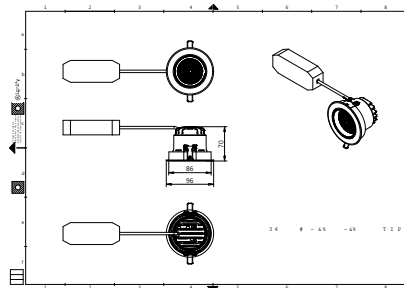

Truefashion Projector GCGM

Dimensional drawing