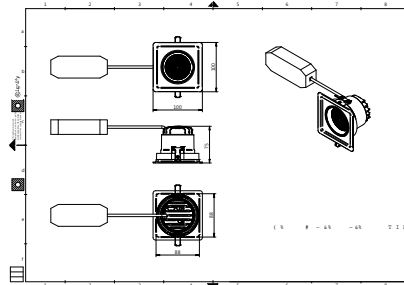

Truefashion Projector GCGM

Dimensional drawing