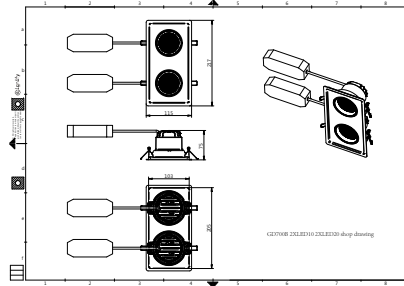

Truefashion Projector GCGM

Dimensional drawing