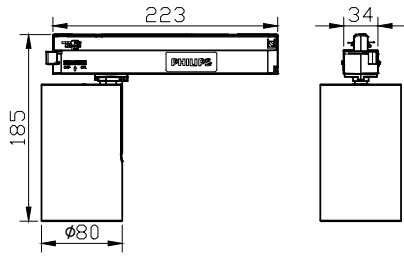

Truefashion Projector GCGM

Dimensional drawing