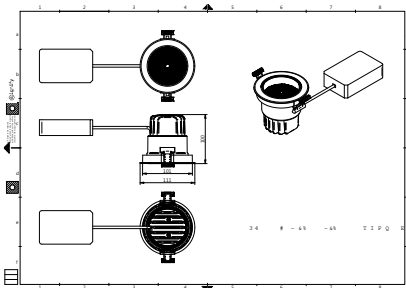

Truefashion Projector GCGM

Dimensional drawing