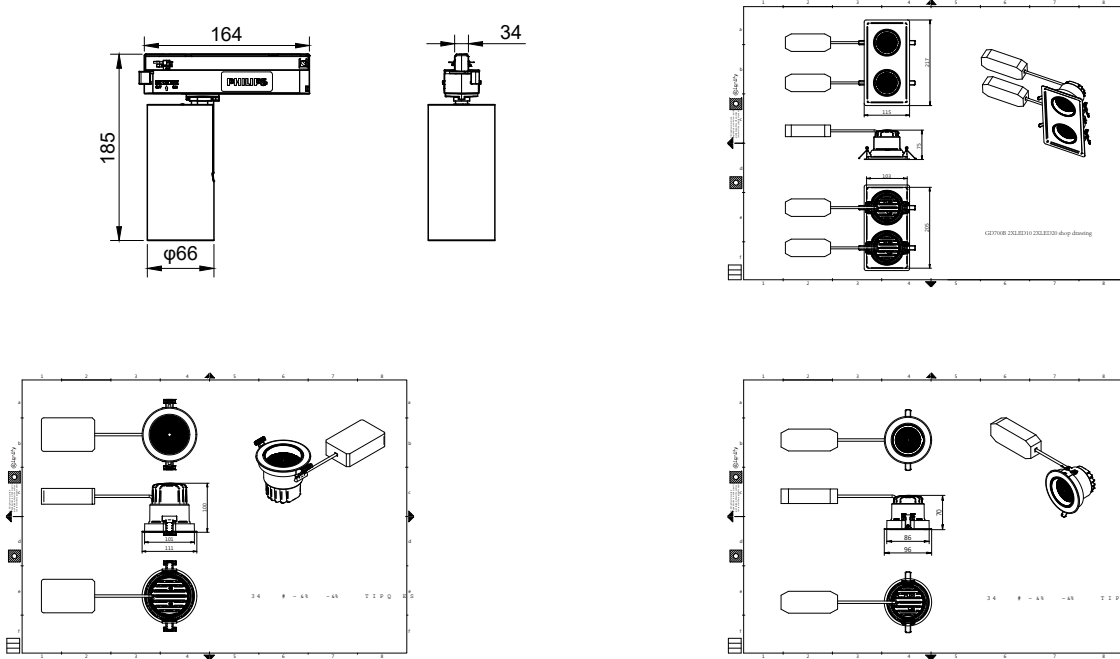

Versions

RS700B LED10 LED20 BK

RS700B LED10 LED20 WH

GD700B 2 heads BK

Dimensional drawing

Truefashion Projector GCGM

Dimensional drawing

General Information	
Service tag	Yes
Operating and Electrical	
Protection class IEC	Safety class II
Input Voltage	220 to 240 V
Line Frequency	50 or 60 Hz
Controls and Dimming	
Dimmable	No
Mechanical and Housing	
Optical cover type	Lens
Mech. impact protection code	-
Ingress protection code	IP20
Approval and Application	
CE mark	Yes
ENEC mark	-
Initial Performance (IEC Compliant)	
Luminous flux tolerance	+/-10%