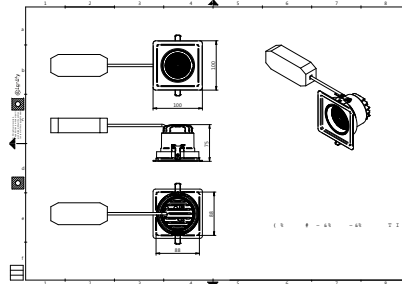

Versions

RS700B LED10 LED20 BK

RS700B LED10 LED20 WH

GD700B 2 heads BK

Dimensional drawing

Truefashion Projector GCGM

Dimensional drawing

General Information	
Service tag	Yes
Operating and Electrical	
Protection class IEC	Safety class II
Input Voltage	220 to 240 V
Line Frequency	50 or 60 Hz
Controls and Dimming	
Dimmable	No
Mechanical and Housing	
Optical cover type	Lens
Mech. impact protection code	-
Ingress protection code	IP20
Approval and Application	
CE mark	Yes
ENEC mark	-
Initial Performance (IEC Compliant)	
Luminous flux tolerance	+/-10%