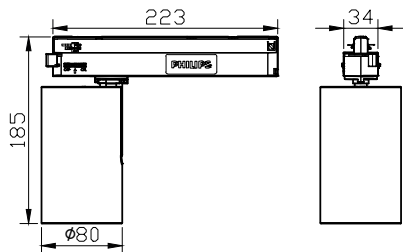

Versions

RS700B LED10 LED20 BK

RS700B LED10 LED20 WH

GD700B 2 heads BK

Dimensional drawing

Truefashion Projector GCGM

Dimensional drawing

General Information	
Service tag	Yes
Operating and Electrical	
Protection class IEC	Safety class II
Input Voltage	220 to 240 V
Line Frequency	50 or 60 Hz
Controls and Dimming	
Dimmable	No
Mechanical and Housing	
Optical cover type	Lens
Mech. impact protection code	-
Ingress protection code	IP20
Approval and Application	
CE mark	Yes
ENEC mark	-
Initial Performance (IEC Compliant)	
Luminous flux tolerance	+/-10%