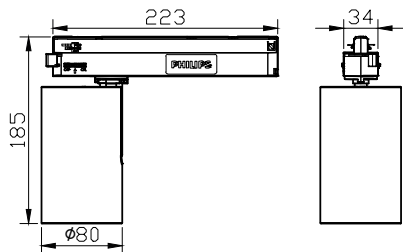

Versions

RS700B LED10 LED20 BK

GD700B 1 head WH

GD700B 2 heads WH

GD700B 2 heads BK

Dimensional drawing

Truefashion Projector GCGM

Dimensional drawing