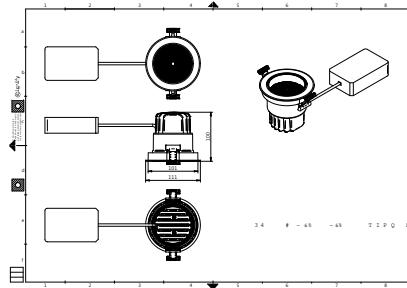

Versions

RS700B LED10 LED20 BK

GD700B 1 head WH

GD700B 2 heads WH

GD700B 2 heads BK

Dimensional drawing

Truefashion Projector GCGM

Dimensional drawing