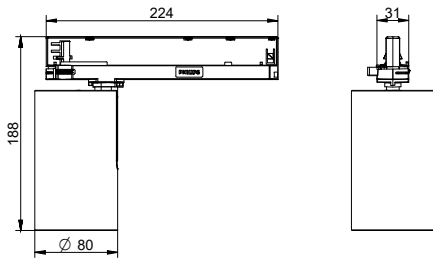

Versions

RS700B LED10 LED20 BK

GD700B 1 head WH

GD700B 2 heads WH

GD700B 2 heads BK

Dimensional drawing

Truefashion Projector GCGM

Dimensional drawing