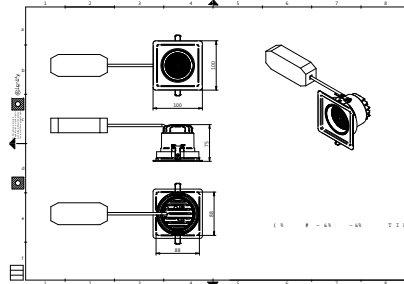

Versions

RS700B LED10 LED20 BK

GD700B 1 head WH

GD700B 2 heads WH

GD700B 2 heads BK

Dimensional drawing

Truefashion Projector GCGM

Dimensional drawing