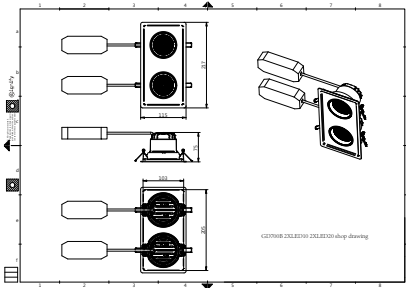

Versions

RS700B LED10 LED20 BK

GD700B 1 head WH

GD700B 2 heads WH

GD700B 2 heads BK

Dimensional drawing

Truefashion Projector GCGM

Dimensional drawing