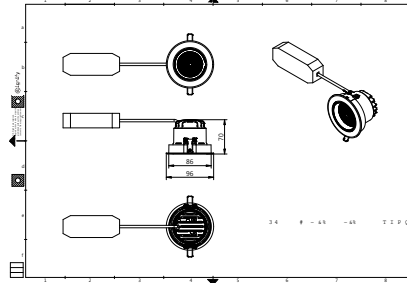

Versions

RS700B LED10 LED20 BK

GD700B 1 head WH

GD700B 2 heads WH

GD700B 2 heads BK

Dimensional drawing

Truefashion Projector GCGM

Dimensional drawing