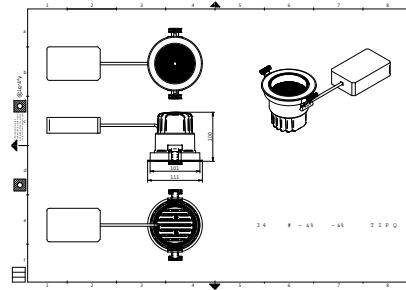

Versions

GD700B 1 head BK

Truefashion projector GCGM

GD700B 2 heads BK

Dimensional drawing

Truefashion Projector GCGM

Dimensional drawing

Truefashion Projector GCGM