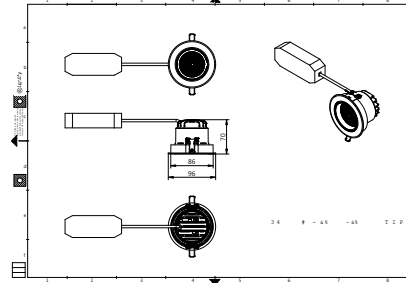

Versions

GD700B 1 head BK

Truefashion projector GCGM

GD700B 2 heads BK

Dimensional drawing

Truefashion Projector GCGM

Dimensional drawing

Truefashion Projector GCGM