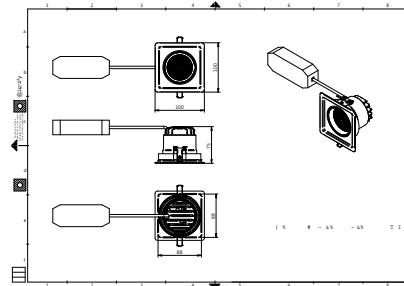

Versions

GD700B 1 head BK

Truefashion projector GCGM

GD700B 2 heads BK

Dimensional drawing

Truefashion Projector GCGM

Dimensional drawing

Truefashion Projector GCGM