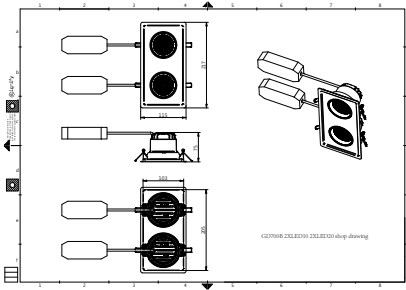

Versions

GD700B 1 head BK

Truefashion projector GCGM

GD700B 2 heads BK

Dimensional drawing

Truefashion Projector GCGM

Dimensional drawing

Truefashion Projector GCGM