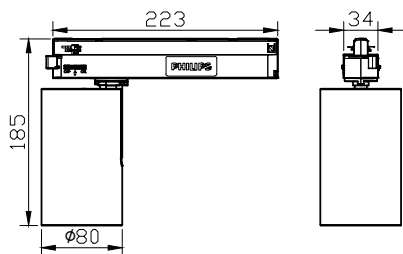

Versions

RS700B LED10 LED20 BK

GD700B 1 head WH

GD700B 2 heads BK

Dimensional drawing

Truefashion Projector GCGM

Dimensional drawing

Truefashion Projector GCGM