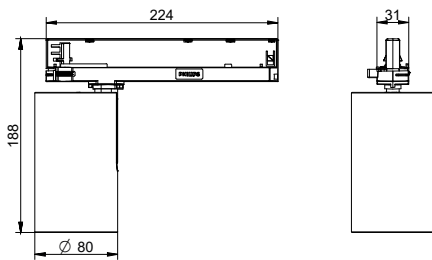

Versions

RS700B LED10 LED20 BK

GD700B 1 head WH

GD700B 2 heads BK

Dimensional drawing

Truefashion Projector GCGM

Dimensional drawing

Truefashion Projector GCGM