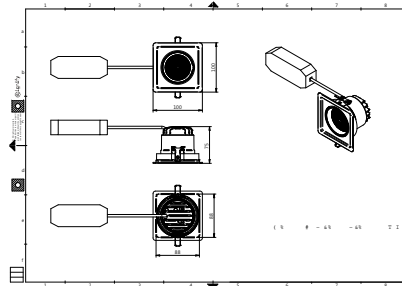

Versions

RS700B LED10 LED20 BK

GD700B 1 head WH

GD700B 2 heads BK

Dimensional drawing

Truefashion Projector GCGM

Dimensional drawing

Truefashion Projector GCGM