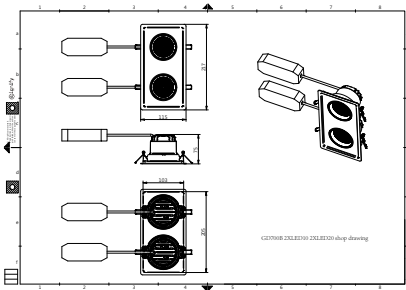

Versions

RS700B LED10 LED20 BK

GD700B 1 head WH

GD700B 2 heads BK

Dimensional drawing

Truefashion Projector GCGM

Dimensional drawing

Truefashion Projector GCGM