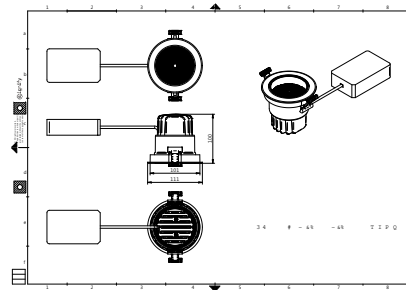

Versions

RS700B LED10 LED20 BK

GD700B 1 head WH

GD700B 2 heads BK

Dimensional drawing

Truefashion Projector GCGM

Dimensional drawing

Truefashion Projector GCGM