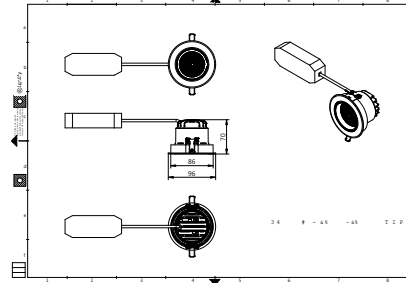

Versions

RS700B LED10 LED20 BK

GD700B 1 head WH

GD700B 2 heads BK

Dimensional drawing

Truefashion Projector GCGM

Dimensional drawing

Truefashion Projector GCGM