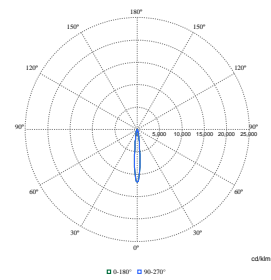

GreenSpace Evo-projektor

Order Code	Full Product Name	Produktseriekode
910505104616	ST333T 49S/830 PSU WB WH481	ST333T
910505104622	ST333Y2 27S/830 PSU WB WH481	ST333Y2
910505104623	ST333Y2 27S/PW930 DIA HRCT WH481	ST333Y2
910505104624	ST333Y2 39S/830 PSU WB WH481	ST333Y2
910505104625	ST333Y2 39S/PW930 DIA HRCT WH481	ST333Y2
910505104603	ST333T 27S/PW940 PSU HMB GR482	ST333T
910505104612	ST333T 39S/PW940 PSU WB GR482	ST333T
910505104592	ST333T 19S/FMT WIA HMB BK482	ST333T
910505104593	ST333T 19S/ROSE WIA HMB BK482	ST333T
910505104595	ST333T 20S/PW930 PSU HNB BK482	ST333T

Order Code	Full Product Name	Produktseriekode
910505104599	ST333T 27S/PW930 PSU HRCT BK482	ST333T
910505104604	ST333T 27S/PC930 PSU HMB FG BK482	ST333T
910505104611	ST333T 39S/PW930 PSU HRCT BK482	ST333T
910505104613	ST333T 39S/PC930 PSU WB BK482	ST333T
910505104617	ST333T 49S/PW930 PSU WB BK482	ST333T
910505104618	ST333X2 27S/830 PSU WB WH481	ST333X2
910505104620	ST333X2 39S/830 PSU WB WH481	ST333X2
910505104619	ST333X2 27S/PW930 DIA HMB BK482	ST333X2
910505104621	ST333X2 39S/PW930 DIA HMB BK482	ST333X2

Polar Wide Diagrams

Polar Normal (separate) - ST333TI - 910505104594