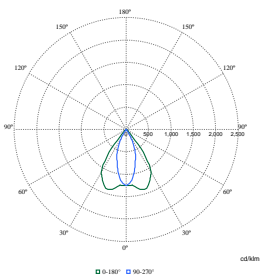

GreenSpace Evo-projektor

Order Code	Full Product Name	Produktseriekode
910505104616	ST333T 49S/830 PSU WB WH481	ST333T
910505104622	ST333Y2 27S/830 PSU WB WH481	ST333Y2
910505104623	ST333Y2 27S/PW930 DIA HRCT WH481	ST333Y2
910505104624	ST333Y2 39S/830 PSU WB WH481	ST333Y2
910505104625	ST333Y2 39S/PW930 DIA HRCT WH481	ST333Y2
910505104603	ST333T 27S/PW940 PSU HMB GR482	ST333T
910505104612	ST333T 39S/PW940 PSU WB GR482	ST333T
910505104592	ST333T 19S/FMT WIA HMB BK482	ST333T
910505104593	ST333T 19S/ROSE WIA HMB BK482	ST333T
910505104595	ST333T 20S/PW930 PSU HNB BK482	ST333T

Order Code	Full Product Name	Produktseriekode
910505104599	ST333T 27S/PW930 PSU HRCT BK482	ST333T
910505104604	ST333T 27S/PC930 PSU HMB FG BK482	ST333T
910505104611	ST333T 39S/PW930 PSU HRCT BK482	ST333T
910505104613	ST333T 39S/PC930 PSU WB BK482	ST333T
910505104617	ST333T 49S/PW930 PSU WB BK482	ST333T
910505104618	ST333X2 27S/830 PSU WB WH481	ST333X2
910505104620	ST333X2 39S/830 PSU WB WH481	ST333X2
910505104619	ST333X2 27S/PW930 DIA HMB BK482	ST333X2
910505104621	ST333X2 39S/PW930 DIA HMB BK482	ST333X2

Polar Wide Diagrams

Polar Normal (separate) - ST333TI - 910505104625