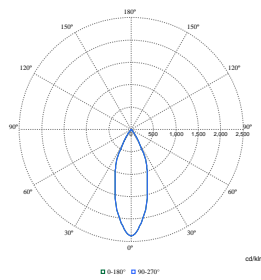

GreenSpace Evo-projektor

Order Code	Full Product Name	Produktseriekode
910505104616	ST333T 49S/830 PSU WB WH481	ST333T
910505104622	ST333Y2 27S/830 PSU WB WH481	ST333Y2
910505104623	ST333Y2 27S/PW930 DIA HRCT WH481	ST333Y2
910505104624	ST333Y2 39S/830 PSU WB WH481	ST333Y2
910505104625	ST333Y2 39S/PW930 DIA HRCT WH481	ST333Y2
910505104603	ST333T 27S/PW940 PSU HMB GR482	ST333T
910505104612	ST333T 39S/PW940 PSU WB GR482	ST333T
910505104592	ST333T 19S/FMT WIA HMB BK482	ST333T
910505104593	ST333T 19S/ROSE WIA HMB BK482	ST333T
910505104595	ST333T 20S/PW930 PSU HNB BK482	ST333T

Order Code	Full Product Name	Produktseriekode
910505104599	ST333T 27S/PW930 PSU HRCT BK482	ST333T
910505104604	ST333T 27S/PC930 PSU HMB FG BK482	ST333T
910505104611	ST333T 39S/PW930 PSU HRCT BK482	ST333T
910505104613	ST333T 39S/PC930 PSU WB BK482	ST333T
910505104617	ST333T 49S/PW930 PSU WB BK482	ST333T
910505104618	ST333X2 27S/830 PSU WB WH481	ST333X2
910505104620	ST333X2 39S/830 PSU WB WH481	ST333X2
910505104619	ST333X2 27S/PW930 DIA HMB BK482	ST333X2
910505104621	ST333X2 39S/PW930 DIA HMB BK482	ST333X2

Polar Wide Diagrams

Polar Normal (separate) - ST333TI - 910505104610