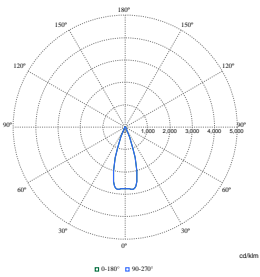

Order Code	Full Product Name	Initial chromaticity
59030400	ST332X2 27S/840 DIA HMB GR482	(0.382, 0.380) SDCM <3

Product Data

Order Code	Full Product Name	Product family code
59016800	ST332T 12S/PC930 WIA HNB BK482	ST332T
59017500	ST332T 17S/840 PSU HMB BK482	ST332T
59019900	ST332T 20S/PC930 WIA HMB BK482	ST332T
59020500	ST332T 22S/PC930 PSU HMB FG BK482	ST332T
59023600	ST332T 27S/PW930 PSU HWB BK482	ST332T
59024300	ST332T 27S/PW940 PSU HWB BK482	ST332T
59031100	ST332Y2 27S/PW930 PSU HWB WH481	ST332Y2
59032800	ST332Y2 27S/PW940 DIA HWB WH481	ST332Y2
59033500	ST332Y2 27S/830 PSU HMB WH481	ST332Y2
59034200	ST332Y2 27S/840 DIA HMB WH481	ST332Y2
59018200	ST332T 17S/PW940 DIA HWB FG GR482	ST332T

Order Code	Full Product Name	Product family code
59022900	ST332T 27S/840 PSU HVWB GR482	ST332T
59029800	ST332X2 27S/830 PSU HMB BK482	ST332X2
59014400	ST332T 12S/830 PSU HNB WH481	ST332T
59015100	ST332T 12S/PW930 PSU HMB WH481	ST332T
59021200	ST332T 27S/830 PSU HWB WH481	ST332T
59025000	ST332T 27S/PW930 WIA HMB WH481	ST332T
59026700	ST332T 27S/PW940 WIA HMB WH481	ST332T
59027400	ST332X2 27S/PW930 DIA HWB WH481	ST332X2
59028100	ST332X2 27S/PW940 PSU HWB WH481	ST332X2
59030400	ST332X2 27S/840 DIA HMB GR482	ST332X2

Polar Wide Diagrams

Polar Normal (separate) - ST332TI - 910505104528