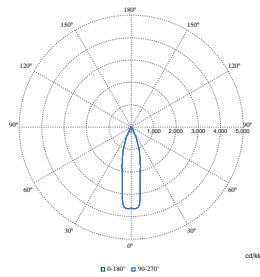

Order Code	Full Product Name	Initial chromaticity
59030400	ST332X2 27S/840 DIA HMB GR482	(0.382, 0.380) SDCM <3

Product Data

Order Code	Full Product Name	Product family code
59016800	ST332T 12S/PC930 WIA HNB BK482	ST332T
59017500	ST332T 17S/840 PSU HMB BK482	ST332T
59019900	ST332T 20S/PC930 WIA HMB BK482	ST332T
59020500	ST332T 22S/PC930 PSU HMB FG BK482	ST332T
59023600	ST332T 27S/PW930 PSU HWB BK482	ST332T
59024300	ST332T 27S/PW940 PSU HWB BK482	ST332T
59031100	ST332Y2 27S/PW930 PSU HWB WH481	ST332Y2
59032800	ST332Y2 27S/PW940 DIA HWB WH481	ST332Y2
59033500	ST332Y2 27S/830 PSU HMB WH481	ST332Y2
59034200	ST332Y2 27S/840 DIA HMB WH481	ST332Y2
59018200	ST332T 17S/PW940 DIA HWB FG GR482	ST332T

Order Code	Full Product Name	Product family code
59022900	ST332T 27S/840 PSU HVWB GR482	ST332T
59029800	ST332X2 27S/830 PSU HMB BK482	ST332X2
59014400	ST332T 12S/830 PSU HNB WH481	ST332T
59015100	ST332T 12S/PW930 PSU HMB WH481	ST332T
59021200	ST332T 27S/830 PSU HWB WH481	ST332T
59025000	ST332T 27S/PW930 WIA HMB WH481	ST332T
59026700	ST332T 27S/PW940 WIA HMB WH481	ST332T
59027400	ST332X2 27S/PW930 DIA HWB WH481	ST332X2
59028100	ST332X2 27S/PW940 PSU HWB WH481	ST332X2
59030400	ST332X2 27S/840 DIA HMB GR482	ST332X2

Polar Wide Diagrams

Polar Normal (separate) - ST332TI - 910505104530