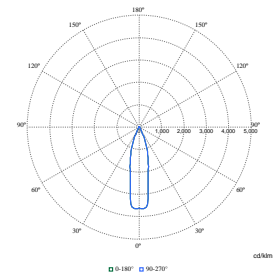

Order Code	Full Product Name	Initial chromaticity
59030400	ST332X2 27S/840 DIA HMB GR482	(0.382, 0.380) SDCM <3

Product Data

Order Code	Full Product Name	Product family code
59016800	ST332T 12S/PC930 WIA HNB BK482	ST332T
59017500	ST332T 17S/840 PSU HMB BK482	ST332T
59019900	ST332T 20S/PC930 WIA HMB BK482	ST332T
59020500	ST332T 22S/PC930 PSU HMB FG BK482	ST332T
59023600	ST332T 27S/PW930 PSU HWB BK482	ST332T
59024300	ST332T 27S/PW940 PSU HWB BK482	ST332T
59031100	ST332Y2 27S/PW930 PSU HWB WH481	ST332Y2
59032800	ST332Y2 27S/PW940 DIA HWB WH481	ST332Y2
59033500	ST332Y2 27S/830 PSU HMB WH481	ST332Y2
59034200	ST332Y2 27S/840 DIA HMB WH481	ST332Y2
59018200	ST332T 17S/PW940 DIA HWB FG GR482	ST332T

Order Code	Full Product Name	Product family code
59022900	ST332T 27S/840 PSU HVWB GR482	ST332T
59029800	ST332X2 27S/830 PSU HMB BK482	ST332X2
59014400	ST332T 12S/830 PSU HNB WH481	ST332T
59015100	ST332T 12S/PW930 PSU HMB WH481	ST332T
59021200	ST332T 27S/830 PSU HWB WH481	ST332T
59025000	ST332T 27S/PW930 WIA HMB WH481	ST332T
59026700	ST332T 27S/PW940 WIA HMB WH481	ST332T
59027400	ST332X2 27S/PW930 DIA HWB WH481	ST332X2
59028100	ST332X2 27S/PW940 PSU HWB WH481	ST332X2
59030400	ST332X2 27S/840 DIA HMB GR482	ST332X2

Polar Wide Diagrams

Polar Normal (separate) - ST332TI - 910505104529