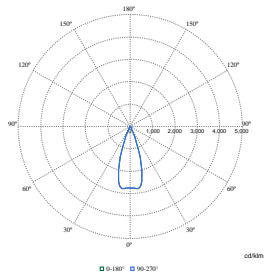

GreenSpace Evo Mini semi infälld

Polar Wide Diagrams

Polar Normal (separate) - ST332BI - 910505104628