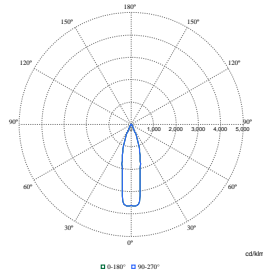

Polar Normal (separate) - ST332BI - 910505104626