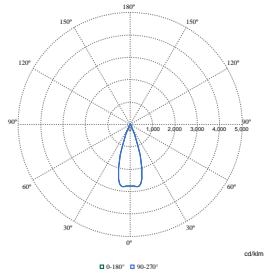

GreenSpace Evo Mini semi-inbouw

Polar Wide Diagrams

Polar Normal (separate) - ST332BI - 910505104628