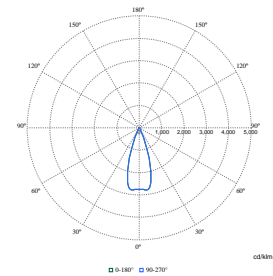

Order Code	Full Product Name	Kromaattisuus alussa
910505104632	ST332B 12S/PC930 PSU-E HNB BK482 125	(0.422,0.386)
910505104633	ST332B 17S/PW940 DIA-E HWB BK482 125	(0.374,0.364)
910505104631	ST332B 12S/PW930 PSU-E HMB WH481 125	(0.422,0.386)
910505104634	ST332B 27S/PW930 PSU-E HMB WH481 125	(0.422,0.386)
910505104635	ST332B 27S/PW940 PSU-E HMB WH481125	(0.374,0.364)

Tuotetiedot

Order Code	Full Product Name	Tuoteperheen koodi
910505104627	ST332B 12S/PC930 PSU-E HNB BK482 68	-
910505104628	ST332B 17S/PW940 DIA-E HWB BK482 68	ST332B
910505104626	ST332B 12S/PW930 PSU-E HMB WH481 68	ST332B
910505104629	ST332B 27S/PW930 PSU-E HMB WH481 68	-
910505104630	ST332B 27S/PW940 PSU-E HMB WH481 68	-

Order Code	Full Product Name	Tuoteperheen koodi
910505104632	ST332B 12S/PC930 PSU-E HNB BK482 125	-
910505104633	ST332B 17S/PW940 DIA-E HWB BK482 125	ST332B
910505104631	ST332B 12S/PW930 PSU-E HMB WH481 125	ST332B
910505104634	ST332B 27S/PW930 PSU-E HMB WH481 125	-
910505104635	ST332B 27S/PW940 PSU-E HMB WH481125	-

Polar Wide Diagrams

Polar Normal (separate) - ST332BI -
910505104628

Polar Normal (separate) - ST332BI -
910505104626

Polar Normal (separate) - ST332BI -
910505104633