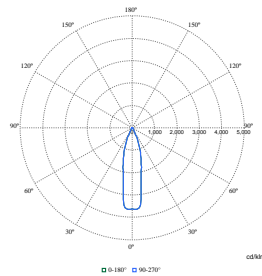

Order Code	Full Product Name	Kromaattisuus alussa
910505104632	ST332B 12S/PC930 PSU-E HNB BK482 125	(0.422,0.386)
910505104633	ST332B 17S/PW940 DIA-E HWB BK482 125	(0.374,0.364)
910505104631	ST332B 12S/PW930 PSU-E HMB WH481 125	(0.422,0.386)
910505104634	ST332B 27S/PW930 PSU-E HMB WH481 125	(0.422,0.386)
910505104635	ST332B 27S/PW940 PSU-E HMB WH481125	(0.374,0.364)

Tuotetiedot

Order Code	Full Product Name	Tuoteperheen koodi
910505104627	ST332B 12S/PC930 PSU-E HNB BK482 68	-
910505104628	ST332B 17S/PW940 DIA-E HWB BK482 68	ST332B
910505104626	ST332B 12S/PW930 PSU-E HMB WH481 68	ST332B
910505104629	ST332B 27S/PW930 PSU-E HMB WH481 68	-
910505104630	ST332B 27S/PW940 PSU-E HMB WH481 68	-

Order Code	Full Product Name	Tuoteperheen koodi
910505104632	ST332B 12S/PC930 PSU-E HNB BK482 125	-
910505104633	ST332B 17S/PW940 DIA-E HWB BK482 125	ST332B
910505104631	ST332B 12S/PW930 PSU-E HMB WH481 125	ST332B
910505104634	ST332B 27S/PW930 PSU-E HMB WH481 125	-
910505104635	ST332B 27S/PW940 PSU-E HMB WH481125	-

Polar Wide Diagrams

Polar Normal (separate) - ST332BI -
910505104628

Polar Normal (separate) - ST332BI -
910505104626

Polar Normal (separate) - ST332BI -
910505104633