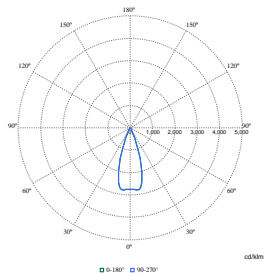

Order Code	Full Product Name	Kromaattisuus alussa
910505104632	ST332B 12S/PC930 PSU-E HNB BK482 125	(0.422,0.386)
910505104633	ST332B 17S/PW940 DIA-E HWB BK482 125	(0.374,0.364)
910505104631	ST332B 12S/PW930 PSU-E HMB WH481 125	(0.422,0.386)
910505104634	ST332B 27S/PW930 PSU-E HMB WH481 125	(0.422,0.386)
910505104635	ST332B 27S/PW940 PSU-E HMB WH481125	(0.374,0.364)

Tuotetiedot

Order Code	Full Product Name	Tuoteperheen koodi
910505104627	ST332B 12S/PC930 PSU-E HNB BK482 68	-
910505104628	ST332B 17S/PW940 DIA-E HWB BK482 68	ST332B
910505104626	ST332B 12S/PW930 PSU-E HMB WH481 68	ST332B
910505104629	ST332B 27S/PW930 PSU-E HMB WH481 68	-
910505104630	ST332B 27S/PW940 PSU-E HMB WH481 68	-

Order Code	Full Product Name	Tuoteperheen koodi
910505104632	ST332B 12S/PC930 PSU-E HNB BK482 125	-
910505104633	ST332B 17S/PW940 DIA-E HWB BK482 125	ST332B
910505104631	ST332B 12S/PW930 PSU-E HMB WH481 125	ST332B
910505104634	ST332B 27S/PW930 PSU-E HMB WH481 125	-
910505104635	ST332B 27S/PW940 PSU-E HMB WH481125	-

Polar Wide Diagrams

Polar Normal (separate) - ST332BI -
910505104628

Polar Normal (separate) - ST332BI -
910505104626

Polar Normal (separate) - ST332BI -
910505104633