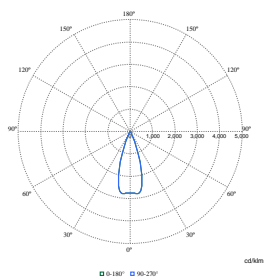

Order Code	Full Product Name	Initial chromaticity
910505104632	ST332B 12S/PC930 PSU-E HNB BK482 125	(0.422,0.386)
910505104633	ST332B 17S/PW940 DIA-E HWB BK482 125	(0.374,0.364)
910505104631	ST332B 12S/PW930 PSU-E HMB WH481 125	(0.422,0.386)
910505104634	ST332B 27S/PW930 PSU-E HMB WH481 125	(0.422,0.386)
910505104635	ST332B 27S/PW940 PSU-E HMB WH481125	(0.374,0.364)

Product Data

Order Code	Full Product Name	Product family code
910505104627	ST332B 12S/PC930 PSU-E HNB BK482 68	-
910505104628	ST332B 17S/PW940 DIA-E HWB BK482 68	ST332B
910505104626	ST332B 12S/PW930 PSU-E HMB WH481 68	ST332B
910505104629	ST332B 27S/PW930 PSU-E HMB WH481 68	-
910505104630	ST332B 27S/PW940 PSU-E HMB WH481 68	-

Order Code	Full Product Name	Product family code
910505104632	ST332B 12S/PC930 PSU-E HNB BK482 125	-
910505104633	ST332B 17S/PW940 DIA-E HWB BK482 125	ST332B
910505104631	ST332B 12S/PW930 PSU-E HMB WH481 125	ST332B
910505104634	ST332B 27S/PW930 PSU-E HMB WH481 125	-
910505104635	ST332B 27S/PW940 PSU-E HMB WH481125	-

Polar Wide Diagrams

Polar Normal (separate) - ST332BI -
910505104628

Polar Normal (separate) - ST332BI -
910505104626

Polar Normal (separate) - ST332BI -
910505104633