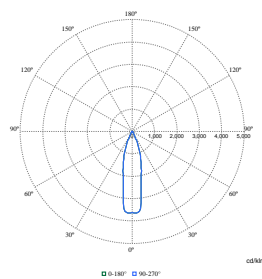

Order Code	Full Product Name	Initial chromaticity
910505104632	ST332B 12S/PC930 PSU-E HNB BK482 125	(0.422,0.386)
910505104633	ST332B 17S/PW940 DIA-E HWB BK482 125	(0.374,0.364)
910505104631	ST332B 12S/PW930 PSU-E HMB WH481 125	(0.422,0.386)
910505104634	ST332B 27S/PW930 PSU-E HMB WH481 125	(0.422,0.386)
910505104635	ST332B 27S/PW940 PSU-E HMB WH481125	(0.374,0.364)

Product Data

Order Code	Full Product Name	Product family code
910505104627	ST332B 12S/PC930 PSU-E HNB BK482 68	-
910505104628	ST332B 17S/PW940 DIA-E HWB BK482 68	ST332B
910505104626	ST332B 12S/PW930 PSU-E HMB WH481 68	ST332B
910505104629	ST332B 27S/PW930 PSU-E HMB WH481 68	-
910505104630	ST332B 27S/PW940 PSU-E HMB WH481 68	-

Order Code	Full Product Name	Product family code
910505104632	ST332B 12S/PC930 PSU-E HNB BK482 125	-
910505104633	ST332B 17S/PW940 DIA-E HWB BK482 125	ST332B
910505104631	ST332B 12S/PW930 PSU-E HMB WH481 125	ST332B
910505104634	ST332B 27S/PW930 PSU-E HMB WH481 125	-
910505104635	ST332B 27S/PW940 PSU-E HMB WH481125	-

Polar Wide Diagrams

Polar Normal (separate) - ST332BI -
910505104628

Polar Normal (separate) - ST332BI -
910505104626

Polar Normal (separate) - ST332BI -
910505104633