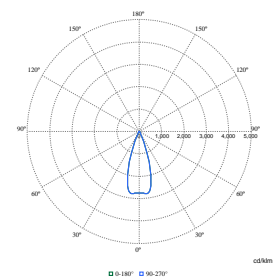

Order Code	Full Product Name	Initial chromaticity
910505104632	ST332B 12S/PC930 PSU-E HNB BK482 125	(0.422,0.386)
910505104633	ST332B 17S/PW940 DIA-E HWB BK482 125	(0.374,0.364)
910505104631	ST332B 12S/PW930 PSU-E HMB WH481 125	(0.422,0.386)
910505104634	ST332B 27S/PW930 PSU-E HMB WH481 125	(0.422,0.386)
910505104635	ST332B 27S/PW940 PSU-E HMB WH481125	(0.374,0.364)

Product Data

Order Code	Full Product Name	Product family code
910505104627	ST332B 12S/PC930 PSU-E HNB BK482 68	-
910505104628	ST332B 17S/PW940 DIA-E HWB BK482 68	ST332B
910505104626	ST332B 12S/PW930 PSU-E HMB WH481 68	ST332B
910505104629	ST332B 27S/PW930 PSU-E HMB WH481 68	-
910505104630	ST332B 27S/PW940 PSU-E HMB WH481 68	-

Order Code	Full Product Name	Product family code
910505104632	ST332B 12S/PC930 PSU-E HNB BK482 125	-
910505104633	ST332B 17S/PW940 DIA-E HWB BK482 125	ST332B
910505104631	ST332B 12S/PW930 PSU-E HMB WH481 125	ST332B
910505104634	ST332B 27S/PW930 PSU-E HMB WH481 125	-
910505104635	ST332B 27S/PW940 PSU-E HMB WH481125	-

Polar Wide Diagrams

Polar Normal (separate) - ST332BI -
910505104628

Polar Normal (separate) - ST332BI -
910505104626

Polar Normal (separate) - ST332BI -
910505104633