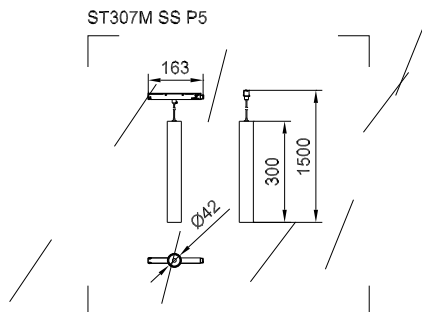

GreenUp Magnetic Flex

Versions

GreenUp Magnetic Flex

GreenUp Magnetic Flex

GreenUp Magnetic Flex

二维绘图