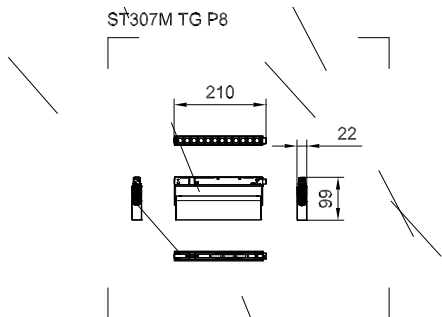

GreenUp Magnetic Flex

Versions

GreenUp Magnetic Flex

GreenUp Magnetic Flex

GreenUp Magnetic Flex

二维绘图