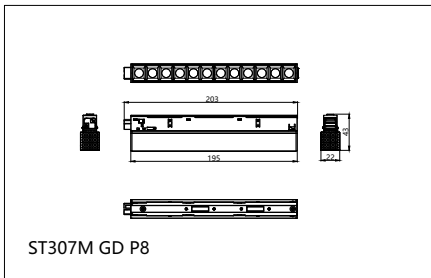

GreenUp Magnetic Flex

Versions

GreenUp Magnetic Flex

GreenUp Magnetic Flex

GreenUp Magnetic Flex

二维绘图