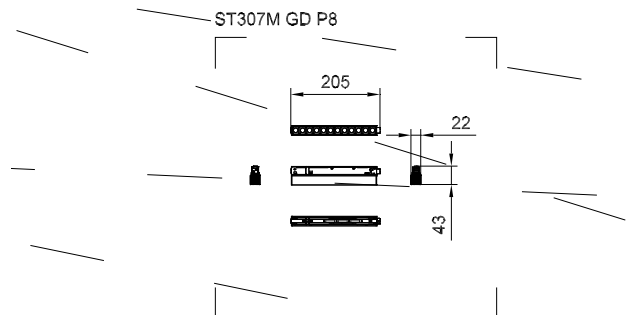

GreenUp Magnetic Flex

Versions

GreenUp Magnetic Flex

GreenUp Magnetic Flex

GreenUp Magnetic Flex

二维绘图