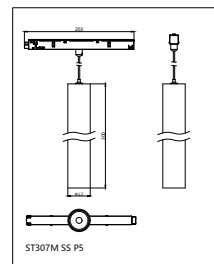

GreenUp Magnetic Flex

Versions

GreenUp Magnetic Flex

GreenUp Magnetic Flex

GreenUp Magnetic Flex

二维绘图