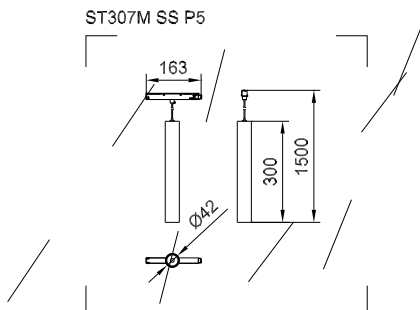

GreenUp Magnetic Flex

Versions

GreenUp Magnetic Flex

GreenUp Magnetic Flex

Dimensional drawing