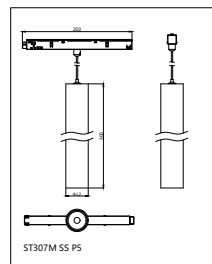

Dimensional drawing