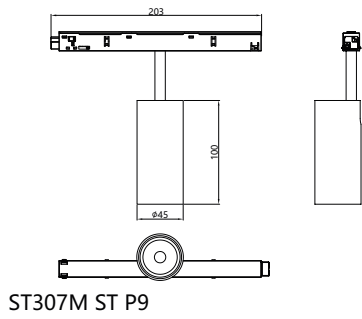

Dimensional drawing