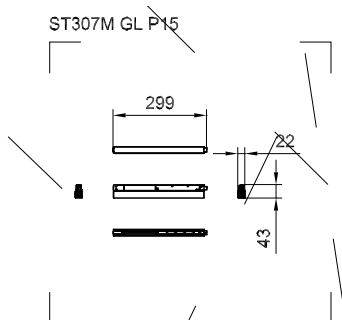

Dimensional drawing