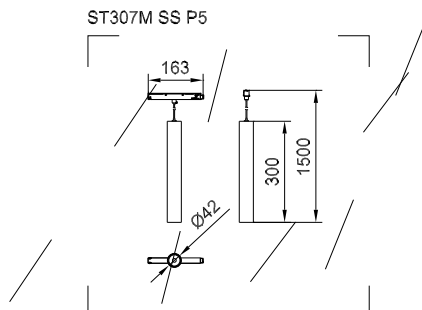

Dimensional drawing