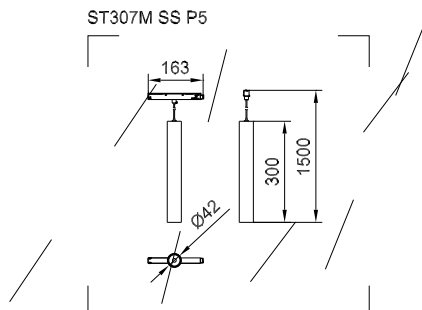

GreenUp Magnetic Flex

Versions

GreenUp Magnetic Flex

GreenUp Magnetic Flex

Dimensional drawing