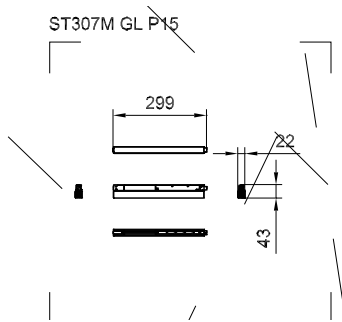

Dimensional drawing