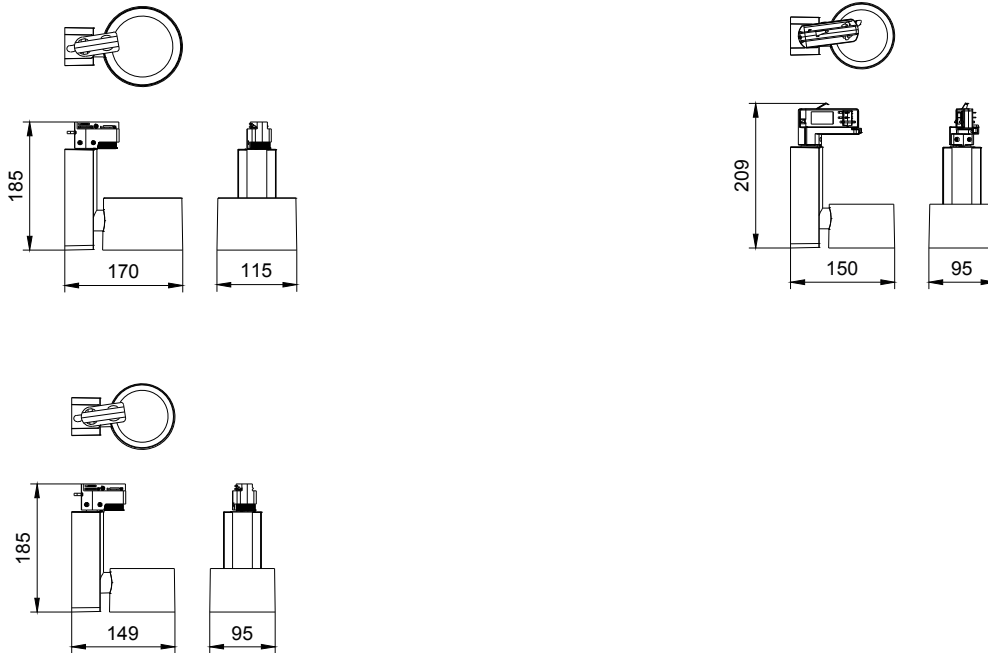

Dimensional drawing

Light Technical

Color rendering index (CRI) >90

Operating and Electrical

Input Voltage 220-240 V

Line Frequency 50 or 60 Hz

Mechanical and Housing

Optical cover type Lens

Mech. impact protection code IK03

Ingress protection code IP20

Approval and Application

Ambient temperature range -20 to +40 °C

CE mark No

Initial Performance (IEC Compliant)

Luminous flux tolerance +/-10%

Light Technical

Order Code	Full Product Name	Correlated Color Temperature (Nom)	Luminous Efficacy (rated) (Nom)	Luminous Flux
911401530522	ST306T P20 940 PSU WB WH BR	4000 K	90 lm/W	1,800 lm
911401542222	ST306T P10 940 PSD WB WH SR	4000 K	90 lm/W	900 lm
911401545522	ST306T P20 930 PSD WB WH SR	3000 K	85 lm/W	1,700 lm
911401556422	ST306T P10 940 PSD NB BK BR	4000 K	90 lm/W	900 lm
911401559022	ST306T P20 930 PSU WB BK BR	3000 K	85 lm/W	1,700 lm
911401559322	ST306T P20 940 PSU WB BK BR	4000 K	90 lm/W	1,800 lm
911401566222	ST306T P40 930 PSU WB BK BR	3000 K	93 lm/W	3,720 lm
911401569822	ST306T P10 930 PSU WB BK SR	3000 K	85 lm/W	850 lm
911401580622	ST306T P40 930 PSU WB BK SR	3000 K	93 lm/W	3,720 lm
911401580922	ST306T P40 940 PSU WB BK SR	4000 K	95 lm/W	3,800 lm

Operating and Electrical

Order Code	Full Product Name	Protection class IEC	Power Consumption
911401530522	ST306T P20 940 PSU WB WH BR	Safety class II	20 W
911401542222	ST306T P10 940 PSD WB WH SR	Safety class I	10 W

Order Code	Full Product Name	Protection class IEC	Power Consumption
911401545522	ST306T P20 930 PSD WB WH SR	Safety class I	20 W
911401556422	ST306T P10 940 PSD NB BK BR	Safety class I	10 W