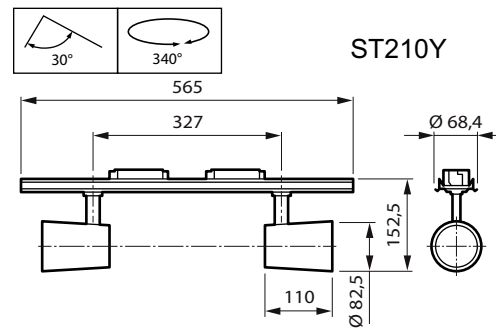

Versions

StoreFit ST210Y on Coreline trunking

Dimensional drawing

Product details

StoreFit ST210T, black

General Information	
Driver included	Yes
Light source replaceable	No
Service tag	Yes
Light Technical	
Beam angle of light source	120 degree(s)
Operating and Electrical	
Protection class IEC	Safety class II
Input Voltage	220 to 240 V
Line Frequency	50 to 60 Hz
Suitable for random switching	No
Mechanical and Housing	
Mech. impact protection code	IK02
Ingress protection code	IP20
Approval and Application	
Ambient temperature range	+10 to +35 °C
CE mark	Yes
ENEC mark	ENEC mark
Flammability mark	For mounting on normally flammable surfaces
Glow-wire test	Temperature 650 °C, duration 30 s
Flickering value (PstLM) - Flickering value as per EN 61000-3-3	1
Stroboscopic effect visibility measure (SVM)	0.5
Initial Performance (IEC Compliant)	
Luminous flux tolerance	+/-10%