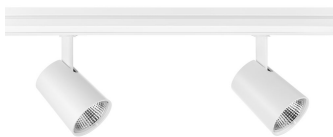

Product details

StoreFit ST210T, black