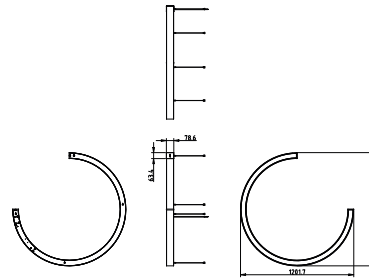

Versions

SlimBalance Symphony

Dimensional drawing

SlimBalance Symphony

Dimensional drawing

General Information

Driver included	Yes
Gear	-

Light Technical