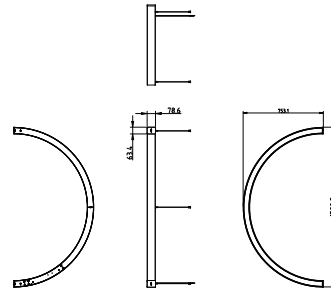

Features

- Ultra flexible curve arc angle and diameter options for customization
- High system efficacy for better energy saving
- Quick and toolless connection between curve and linear for easy maintenance

Versions

SlimBalance Symphony

Dimensional drawing

SlimBalance Symphony

Dimensional drawing

General Information

Driver included	Yes
Gear	-

Light Technical