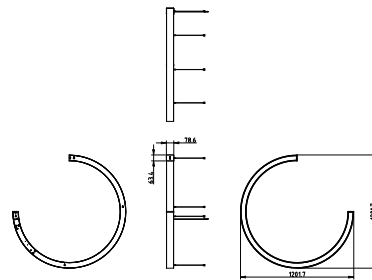

### Features

- Ultra flexible curve arc angle and diameter options for customization
- High system efficacy for better energy saving
- Quick and toolless connection between curve and linear for easy maintenance

## Dimensional drawing