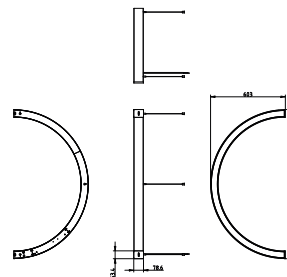

Features

- Ultra flexible curve arc angle and diameter options for customization
- High system efficacy for better energy saving
- Quick and toolless connection between curve and linear for easy maintenance

Versions

SlimBalance Symphony

SlimBalance Symphony

Dimensional drawing

SlimBalance Symphony

Dimensional drawing

General Information

Driver included	Yes
Gear	-