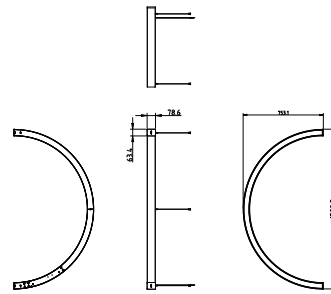

Versions

SlimBalance Symphony

Dimensional drawing

SlimBalance Symphony

Dimensional drawing

General Information

Driver included	Yes
Gear	-

Light Technical