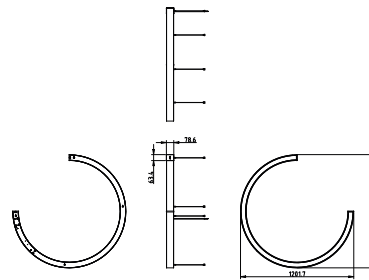

Versions

SlimBalance Symphony

Dimensional drawing

SlimBalance Symphony

Dimensional drawing

General Information

Driver included	Yes
Gear	-

Light Technical