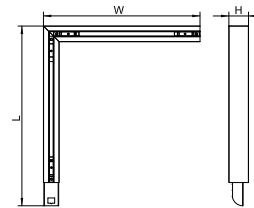

SlimBalance G3

Desenho dimensional