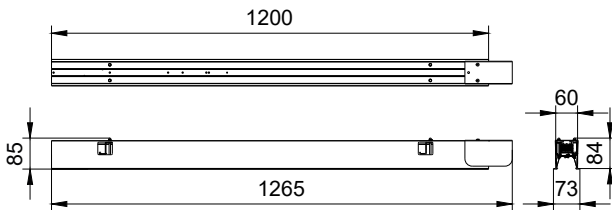

SlimBalance G3

Desenho dimensional