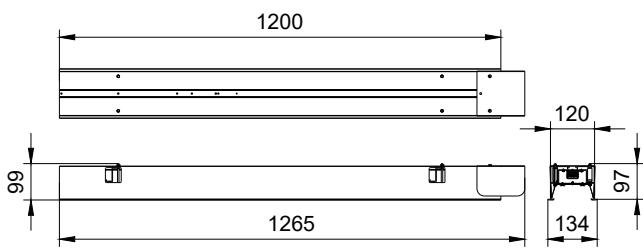

SlimBalance G3

Desenho dimensional

SP570 L60W6 Y shop drawing