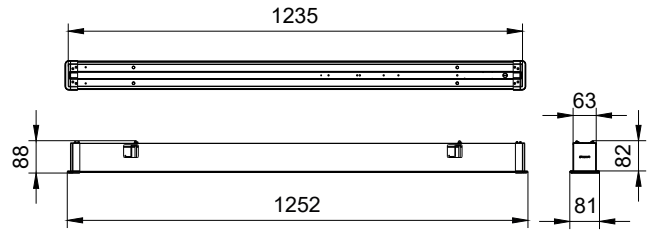

SlimBalance G3

Desenho dimensional