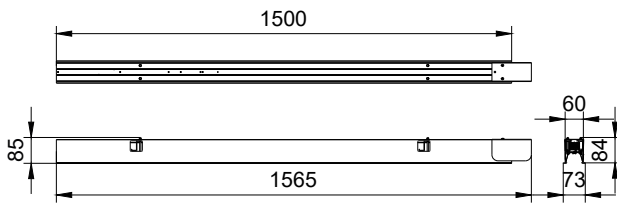

Detalhes do produto

SlimBalance G3

SlimBalance G3

SlimBalance G3

SlimBalance G3