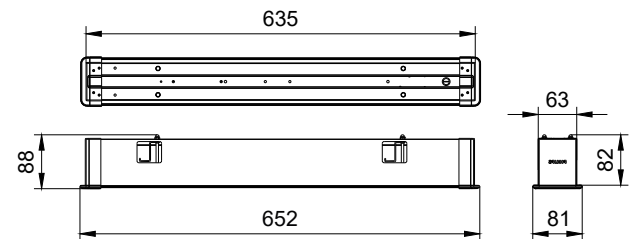

SlimBalance G3

Desenho dimensional