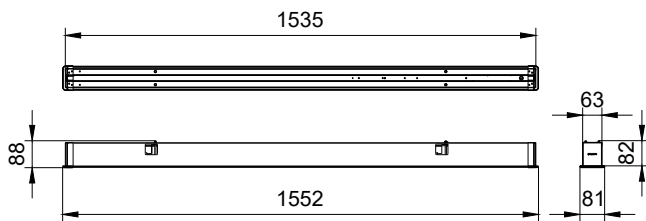

## Desenho dimensional

SP570 W6L120 SD shop drawing

SP570 W6L120 CD shop drawing

SP570 L60W6 Y shop drawing

SP570 W9L120 SD shop drawing

SP570 L60W6 X shop drawing

SP570 W6L60 SD shop drawing

## Desenho dimensional

SP570 W6L150 SD shop drawing

SP570 W6L60 SD shop drawing

SP570 W6L60 SD shop drawing

Product Type	Length (mm)	Width (mm)	Height (mm)
SP570	635	60	7.52
LADW9.LC	68.9	60	8.22
LADW12.LC	68.9	60	8.52