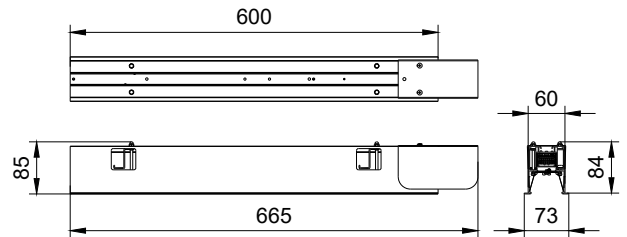

## Desenho dimensional

SP570 W6L150 SD shop drawing

SP570 W6L60 SD shop drawing

SP570 W6L60 SD shop drawing

Product Type	Length (mm)	Width (mm)	Height (mm)
SP570	635	60	7.52
LADW9.LC	68.9	60	8.22
LADW12.LC	68.9	60	8.52

Desenho dimensional

SP570 L60W6 T shop drawing

SP570 W9L120 CD shop drawing

SP570 W6L60 SD shop drawing

SP570 W9L120 SD shop drawing

SP570 W6L120 CD shop drawing