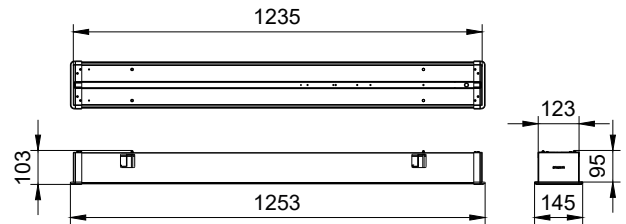

## Desenho dimensional

SP570 W6L150 SD shop drawing

SP570 W6L60 SD shop drawing

SP570 W6L60 SD shop drawing

Product Type	Length (mm)	Width (mm)	Height (mm)
SP570	635	60	7.52
LADW9.LC	68.9	60	8.22
LADW12.LC	68.9	60	8.52

Desenho dimensional

SP570 L60W6 T shop drawing

SP570 W9L120 CD shop drawing

SP570 W6L60 SD shop drawing

SP570 W9L120 SD shop drawing

SP570 W6L120 CD shop drawing