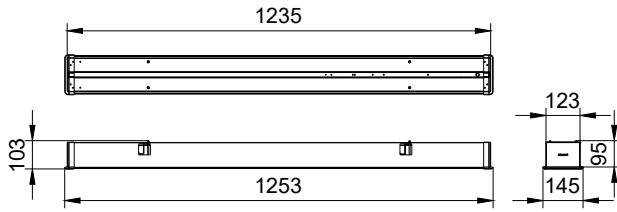

SlimBalance G3

Desenho dimensional