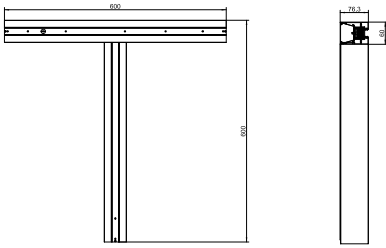

Desenho dimensional

SP570 L60W6 T shop drawing