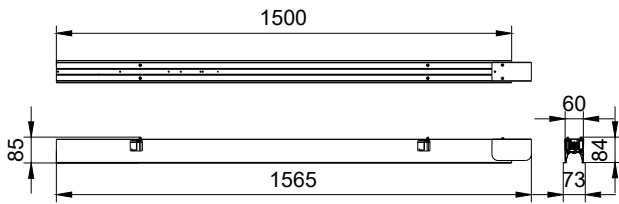

SP570 W6L60 SD shop drawing

SP570 W6L150 SD shop drawing

SP570 W6L60 SD shop drawing

Plano de dimensiones

SP570 W6L60 SD shop drawing

Product Type Model	Length (mm) L (mm)	Width (mm) W (mm)	Height (mm) H (mm)
L60W6.LC	68.9	60	7.52
L60W9.LC	68.9	60	8.22
L60W12.LC	68.9	60	8.52

SP570 W6L60 SD shop drawing

SP570 W6L120 CD shop drawing

SP570 W6L60 SD shop drawing

SlimBalance G3

Plano de dimensiones

Detalles del producto

SlimBalance G3

SlimBalance G3