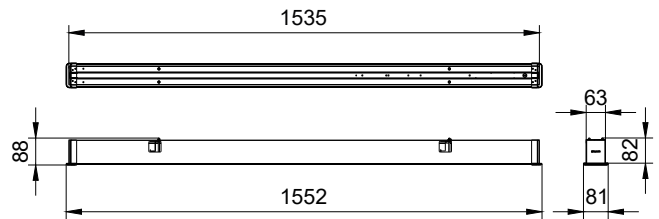

SlimBalance G3

SlimBalance G3

Plano de dimensiones

SP570 W6L120 SD shop drawing

SP570 W6L150 CD shop drawing

Plano de dimensiones

SP570 W6L120 SD shop drawing

SP570 W6L120 CD shop drawing

SP570 W6L60 SD shop drawing

SP570 W6L150 SD shop drawing

SP570 W6L60 SD shop drawing

Plano de dimensiones

SP570 W6L60 SD shop drawing

Product Type Model	Length (mm) L (mm)	Width (mm) W (mm)	Height (mm) H (mm)
L60W6.LC	68.9	60	7.52
L60W9.LC	68.9	60	8.22
L60W12.LC	68.9	60	8.52