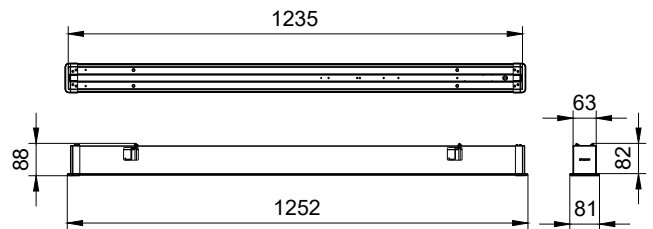

SlimBalance G3

SlimBalance G3

Plano de dimensiones

SP570 W6L120 SD shop drawing

SP570 W6L150 CD shop drawing

Plano de dimensiones

SP570 W6L120 SD shop drawing

SP570 W6L120 CD shop drawing

SP570 W6L60 SD shop drawing

SP570 W6L150 SD shop drawing

SP570 W6L60 SD shop drawing

Plano de dimensiones

SP570 W6L60 SD shop drawing

Product Type Model	Length (mm) L (mm)	Width (mm) W (mm)	Height (mm) H (mm)
L60W6.LC	68.9	60	7.52
L60W9.LC	68.9	60	8.22
L60W12.LC	68.9	60	8.52