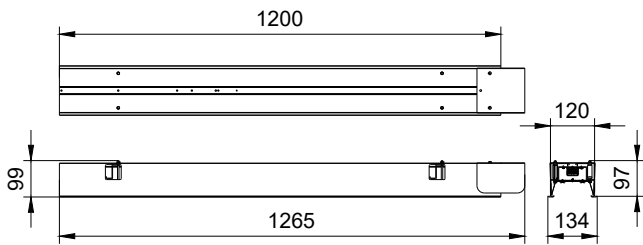

SlimBalance G3

SlimBalance G3

Plano de dimensiones

SP570 W6L120 SD shop drawing

SP570 W6L150 CD shop drawing

Plano de dimensiones

SP570 W6L120 SD shop drawing

SP570 W6L120 CD shop drawing

SP570 W6L60 SD shop drawing

SP570 W6L150 SD shop drawing

SP570 W6L60 SD shop drawing

Plano de dimensiones

SP570 W6L60 SD shop drawing

Product Type Model	Length (mm) L (mm)	Width (mm) W (mm)	Height (mm) H (mm)
L60W6.LC	68.9	60	7.52
L60W9.LC	68.9	60	8.22
L60W12.LC	68.9	60	8.52