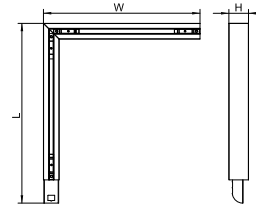

Plano de dimensiones

SP570 W6L60 SD shop drawing