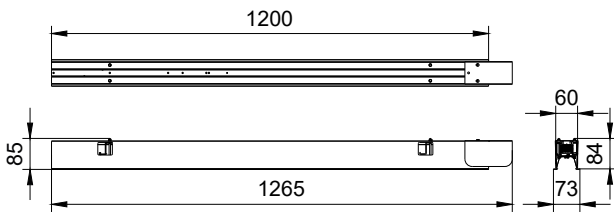

Plano de dimensiones