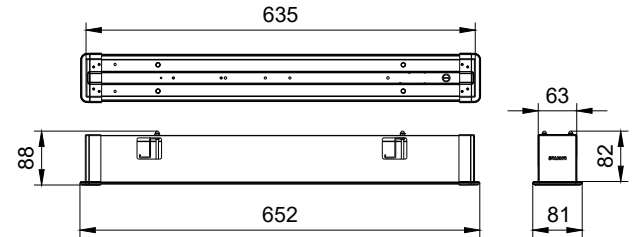

Plano de dimensiones