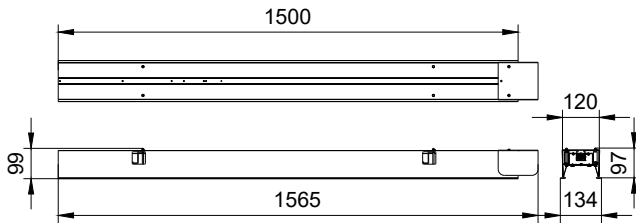

SlimBalance G3

Dimensional drawing