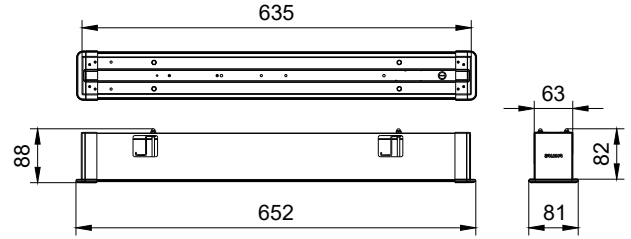

SP570 L60W6 Y shop drawing

SP570 W9L120 SD shop drawing

SP570 L60W6 X shop drawing

SlimBalance G3

Dimensional drawing

SP570 W6L60 SD shop drawing

SP570 W6L150 SD shop drawing

SP570 W6L60 SD shop drawing

SP570 W6L60 SD shop drawing

Product Type 产品类型	Length (mm) 长度	Width (mm) 宽度	Height (mm) 高度
L60W4 LC	66.9	40	7.52
L60W6 LC	66.9	60	8.25
L60W12 LC	66.9	60	8.52

SlimBalance G3

Dimensional drawing

SP570 L60W6 T shop drawing