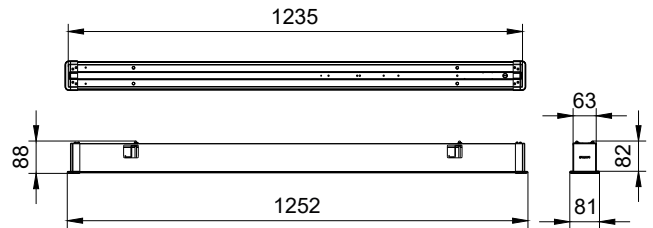

SlimBalance G3

Dimensional drawing