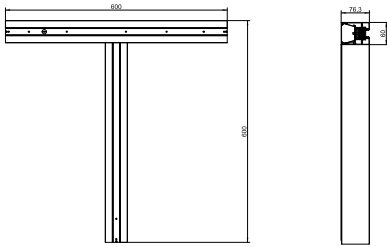

SP570 L60W6 Y shop drawing

SP570 W9L120 SD shop drawing

SP570 L60W6 X shop drawing

SlimBalance G3

Dimensional drawing

SP570 W6L60 SD shop drawing

SP570 W6L150 SD shop drawing

SP570 W6L60 SD shop drawing

SP570 W6L60 SD shop drawing

Product Type 产品类型	Length (mm) 长度	Width (mm) 宽度	Height (mm) 高度
L60W4 LC	66.9	40	7.52
L60W6 LC	66.9	60	8.25
L60W12 LC	66.9	60	8.52

SlimBalance G3

Dimensional drawing

SP570 L60W6 T shop drawing