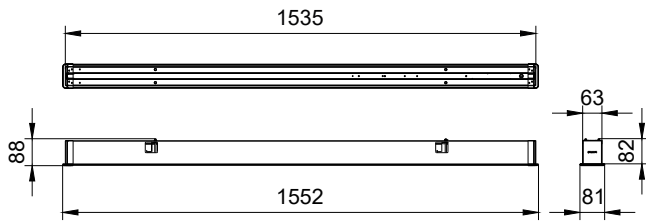

SlimBalance G3

Dimensional drawing