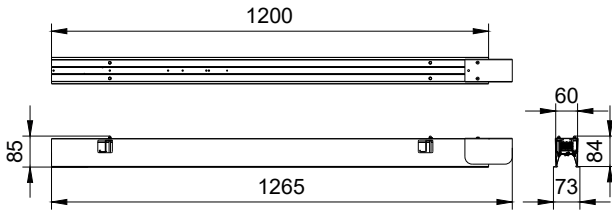

SP570 L60W6 Y shop drawing

SP570 W9L120 SD shop drawing

SP570 L60W6 X shop drawing

SlimBalance G3

Dimensional drawing

SP570 W6L60 SD shop drawing

SP570 W6L150 SD shop drawing

SP570 W6L60 SD shop drawing

SP570 W6L60 SD shop drawing

Product Type 产品类型	Length (mm) 长度	Width (mm) 宽度	Height (mm) 高度
L60W4 LC	66.9	40	7.52
L60W6 LC	66.9	60	8.25
L60W12 LC	66.9	60	8.52

SlimBalance G3

Dimensional drawing

SP570 L60W6 T shop drawing