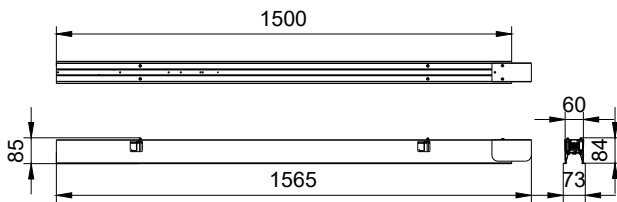

Product details

SlimBalance G3

SlimBalance G3