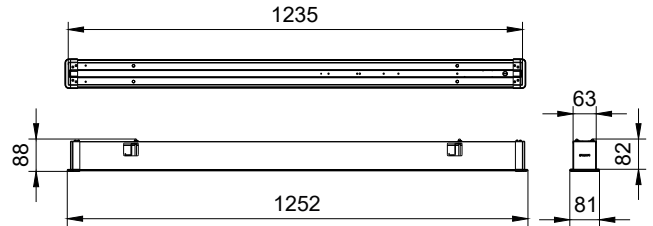

SlimBalance G3

Dimensional drawing