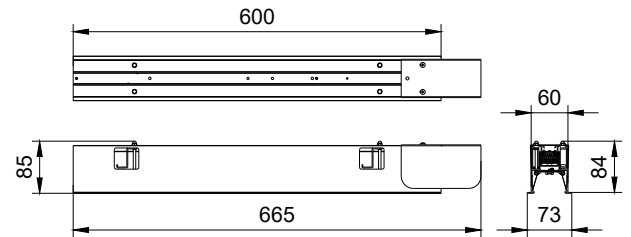

SlimBalance G3

Dimensional drawing