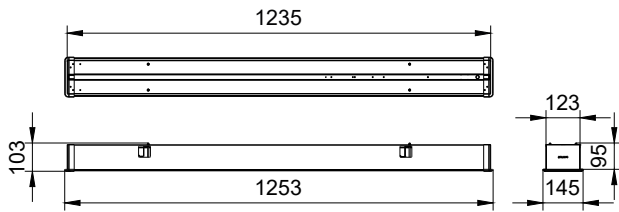

SlimBalance G3

Dimensional drawing