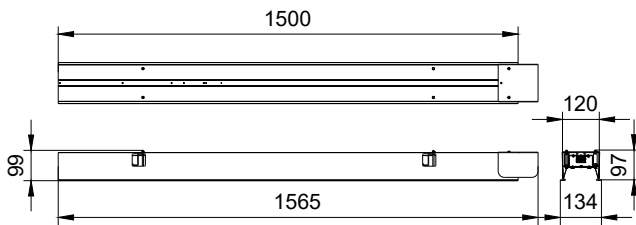

SlimBalance G3

Dimensional drawing