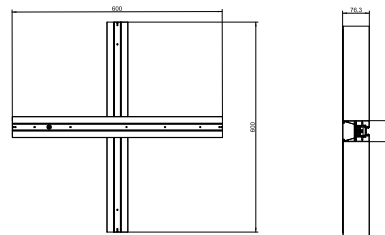

SP570 L60W6 X shop drawing