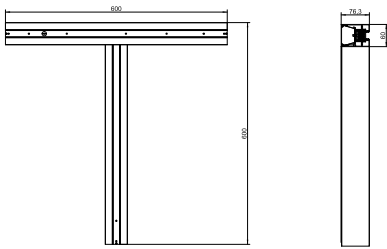

SlimBalance G3

Dimensional drawing

SP570 L60W6 T shop drawing