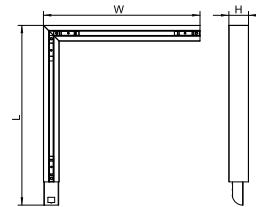

SlimBalance G3

Dimensional drawing