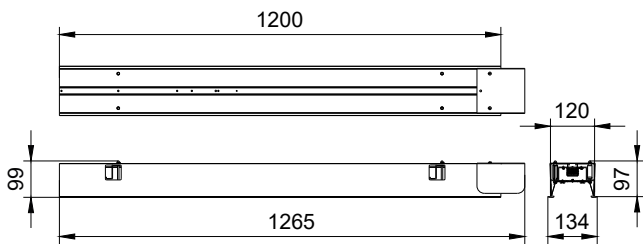

SlimBalance G3

Dimensional drawing

SP570 L60W6 Y shop drawing