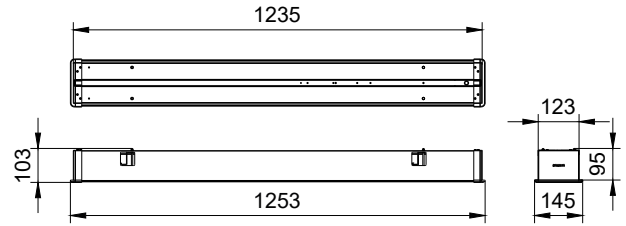

SlimBalance G3

Dimensional drawing