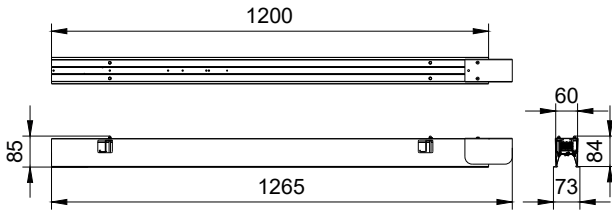

SlimBalance G3

Dimensional drawing

SP570 L60W6 T shop drawing