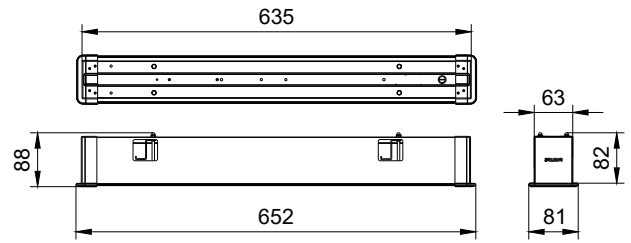

SlimBalance G3

Dimensional drawing

SP570 L60W6 T shop drawing