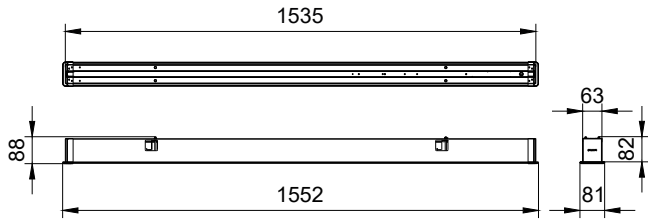

SlimBalance G3

Dimensional drawing