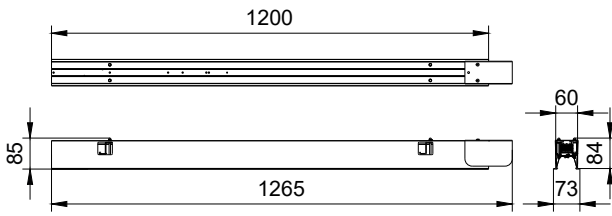

SP570 L60W6 Y shop drawing

SP570 W9L120 SD shop drawing

SP570 L60W6 X shop drawing

SlimBalance G3

Dimensional drawing

SP570 W6L60 SD shop drawing

SP570 W6L150 SD shop drawing

SP570 W6L60 SD shop drawing

SP570 W6L60 SD shop drawing

Product Type 型号	Length (mm) 长度	Width (mm) 宽度	Height (mm) 高度
L60W4.LC	669	60	7.52
L60W6.LC	669	60	8.25
L60W12.LC	669	60	8.52

SlimBalance G3

Dimensional drawing

SP570 L60W6 T shop drawing