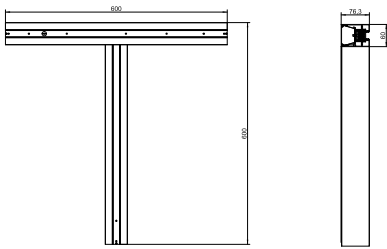

SP570 L60W6 Y shop drawing

SP570 W9L120 SD shop drawing

SP570 L60W6 X shop drawing

SlimBalance G3

Dimensional drawing

SP570 W6L60 SD shop drawing

SP570 W6L150 SD shop drawing

SP570 W6L60 SD shop drawing

SP570 W6L60 SD shop drawing

Product Type 型号	Length (mm) 长度	Width (mm) 宽度	Height (mm) 高度
L60W4.LC	669	60	7.52
L60W6.LC	669	60	8.25
L60W12.LC	669	60	8.52

SlimBalance G3

Dimensional drawing

SP570 L60W6 T shop drawing