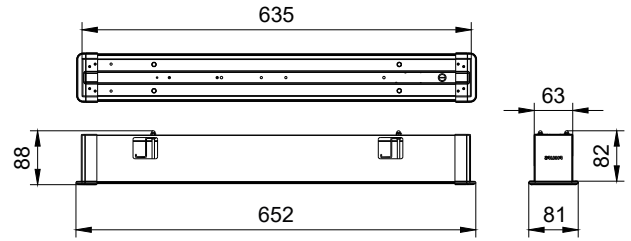

SP570 L60W6 Y shop drawing

SP570 W9L120 SD shop drawing

SP570 L60W6 X shop drawing

SlimBalance G3

Dimensional drawing

SP570 W6L60 SD shop drawing

SP570 W6L150 SD shop drawing

SP570 W6L60 SD shop drawing

SP570 W6L60 SD shop drawing

Product Type 型号	Length (mm) 长度	Width (mm) 宽度	Height (mm) 高度
L60W4.LC	669	60	7.52
L60W6.LC	669	60	8.25
L60W12.LC	669	60	8.52

SlimBalance G3

Dimensional drawing

SP570 L60W6 T shop drawing