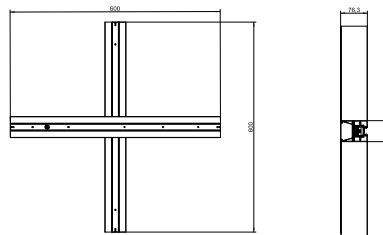

SP570 L60W6 X shop drawing