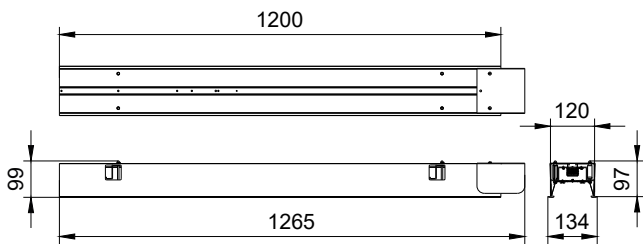

Dimensional drawing

SP570 L60W6 Y shop drawing