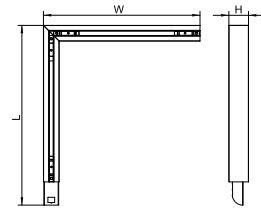

SlimBalance G3

Dimensional drawing