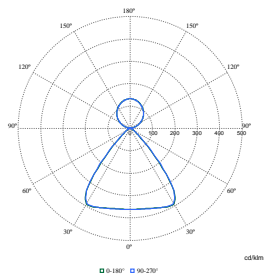

TrueLine, suspended

Order Code	Full Product Name	Product family code
97244500	SP532P 29S/940 DEIA LNP SM2 L1410 BK	SP532P
97249000	SP532P 36S/940 DEIA LNP SM2T L1130 BK	SP532P
97241400	SP532P 29S/940 DEIA LN SW2 L1410 ALU	SP532P
97248300	SP532P 36S/940 DEIA LNP SM2T L1130 ALU	SP532P
97242100	SP532P 29S/940 DEIA LNP SM2 L1410 ALU	SP532P
97275900	SP534P 43S/940 DEIA LN SW2 L1410 ALU	SP534P
97253700	SP532P 47S/940 DEIA LN SW2 L1410 ALU	SP532P

Order Code	Full Product Name	Product family code
97247600	SP532P 36S/940 DEIA LN SW2 L1130 ALU	SP532P
97315200	SP532P 36S/TW9 DEIA LN SW2 L1130 ALU	SP532P
97316900	SP533P 33S/TW9 DEIA LN SW2 L1410 ALU	SP533P
97257500	SP532P 47S/940 SEIA U4 SM2 L1450 ALU	SP532P
97232200	SP530P 40S/940 SEIA U4 SM2 L1170 ALU	SP530P
97263600	SP532P 66S/940 SEIA U4 SM2 L1450 ALU	SP532P

Polar Wide Diagrams

Polar Normal (separate) - SM530CI - 910505103202