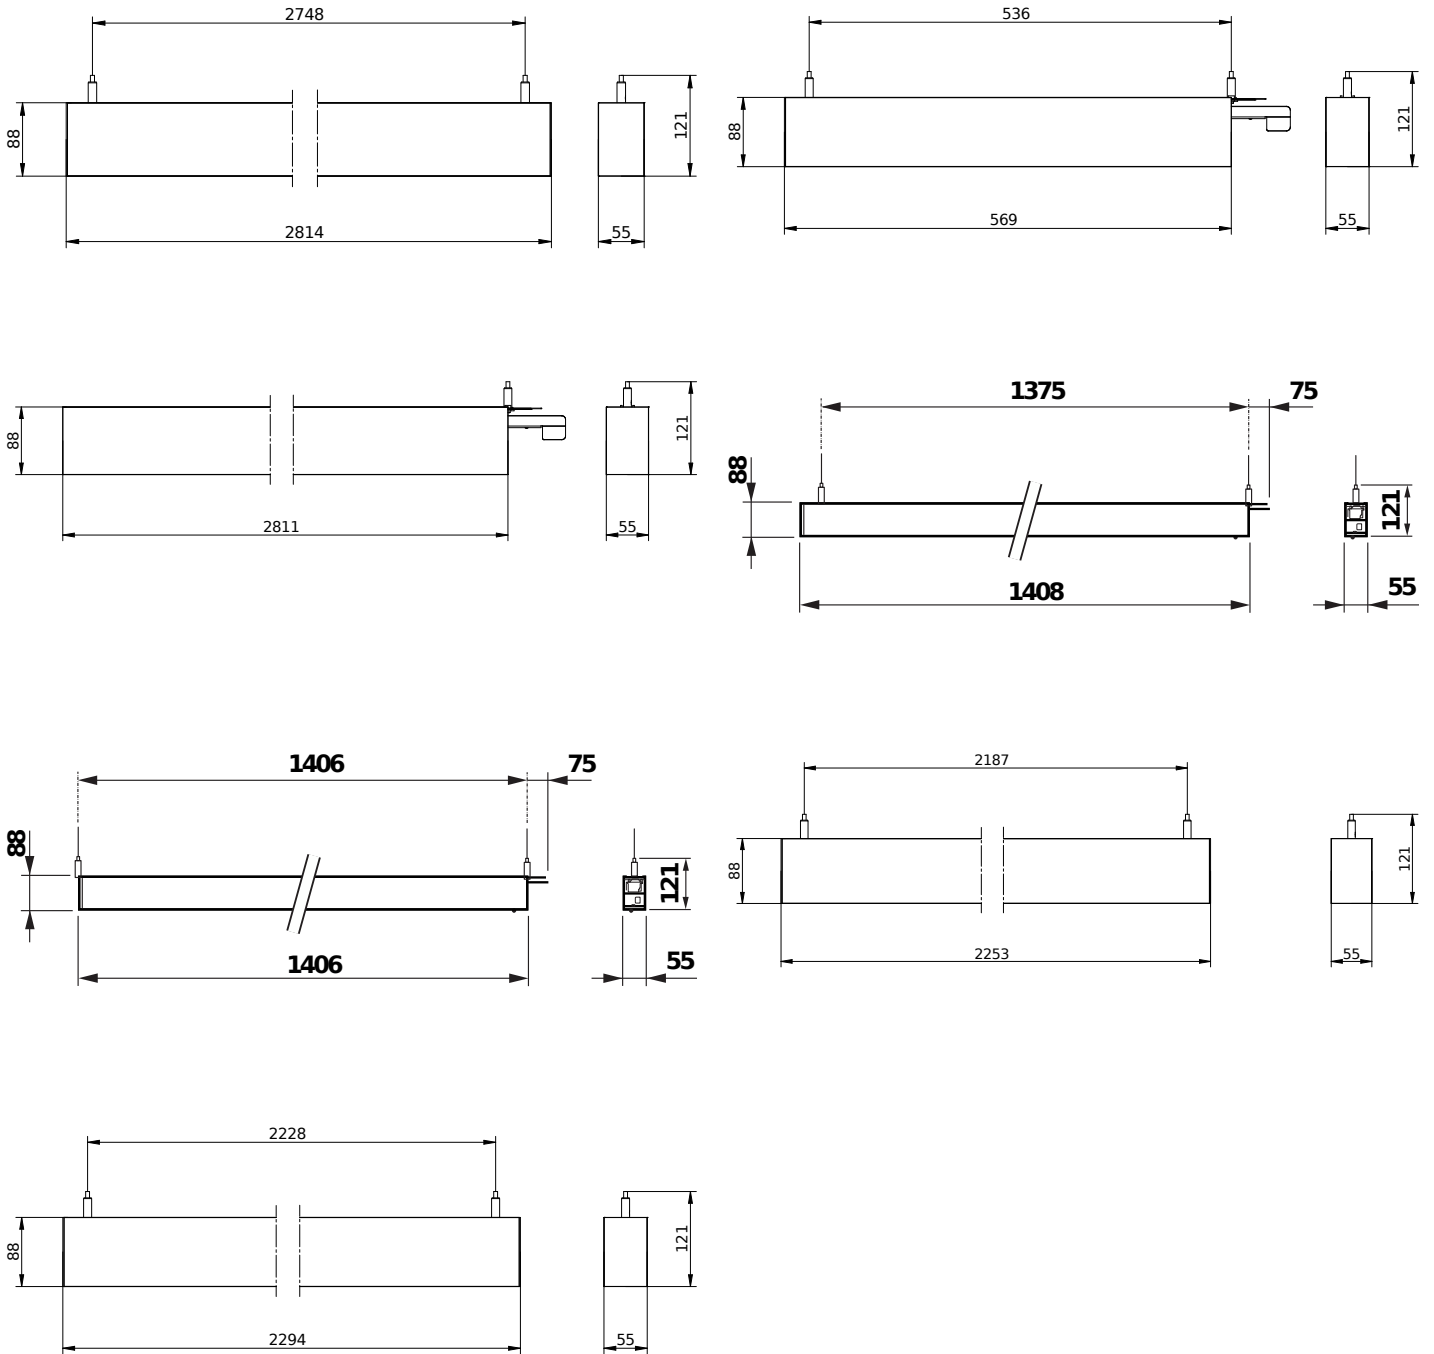

Dimensional drawing

TrueLine, suspended

Dimensional drawing

TrueLine, suspended

Product details

TrueLine_Suspended-line-side-view

TrueLine_Suspended-line-top-view

TrueLine Suspended black housing