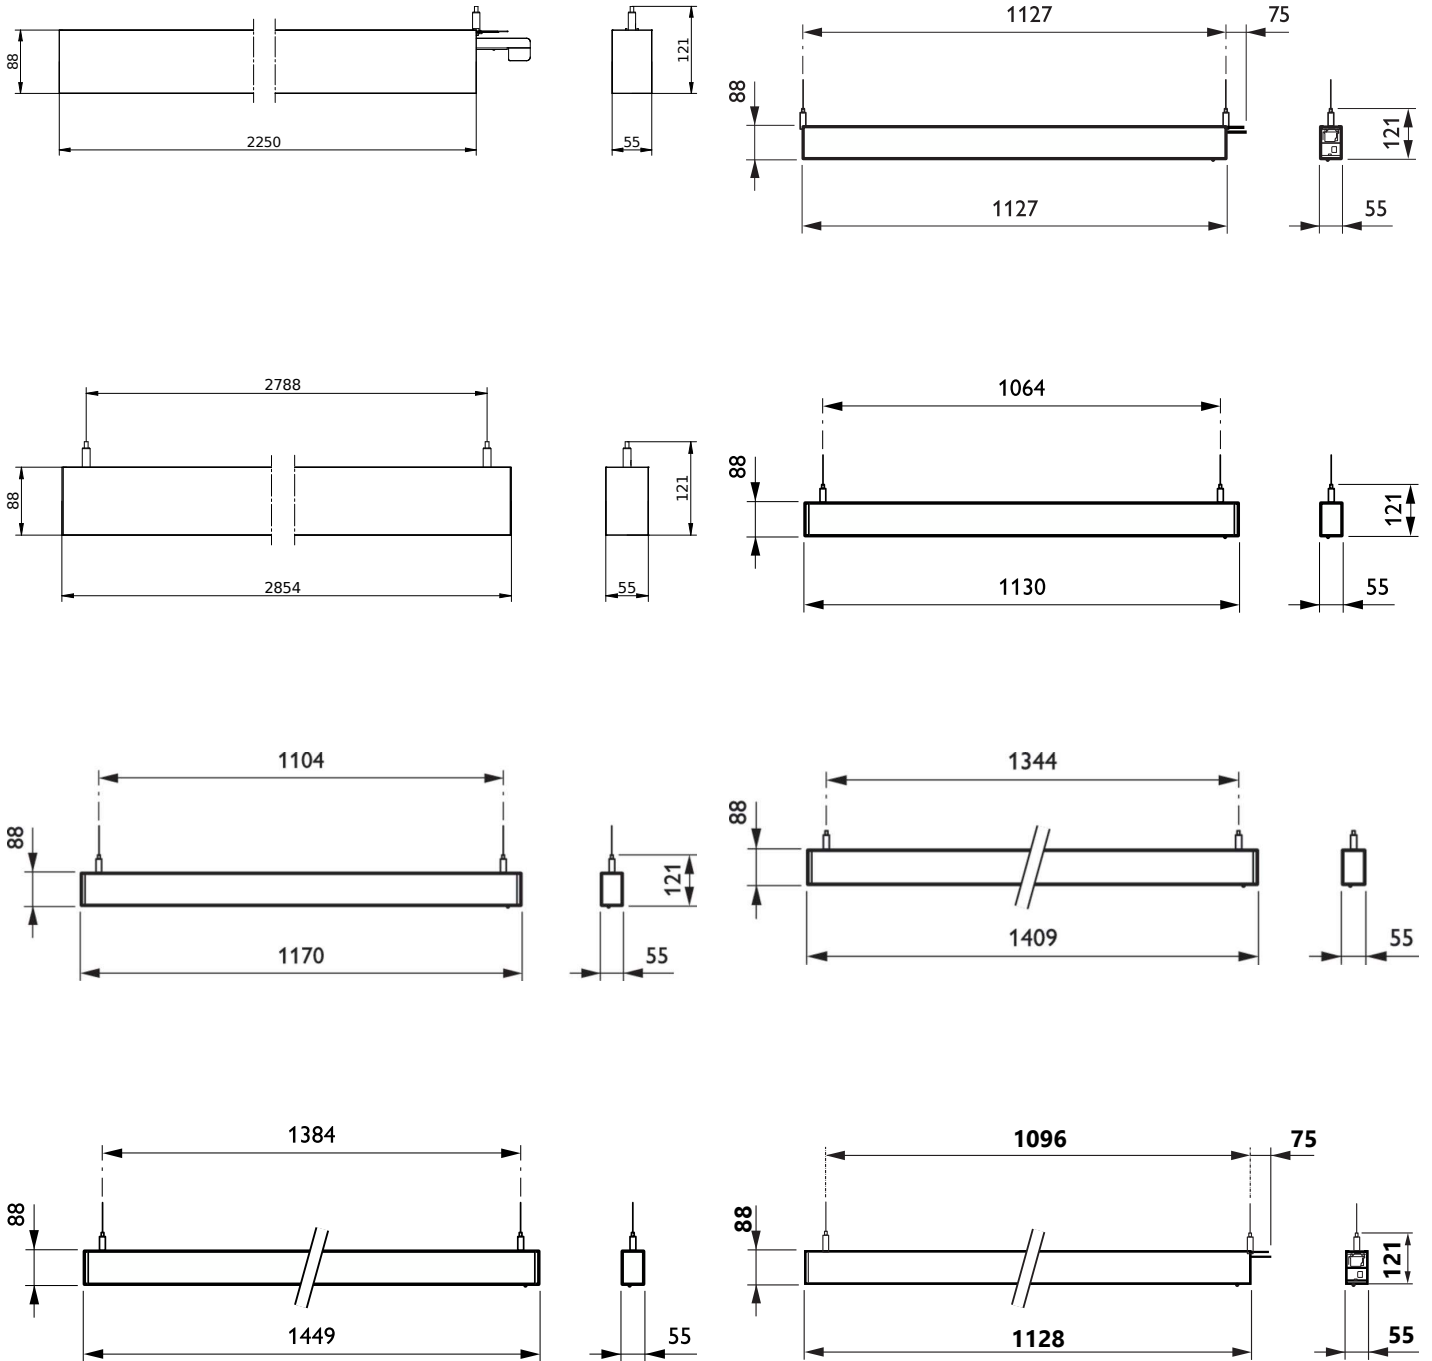

Dimensional drawing

TrueLine, suspended

Dimensional drawing

TrueLine, suspended

Product details

TrueLine_Suspended-line-side-view

TrueLine_Suspended-line-top-view

TrueLine Suspended black housing