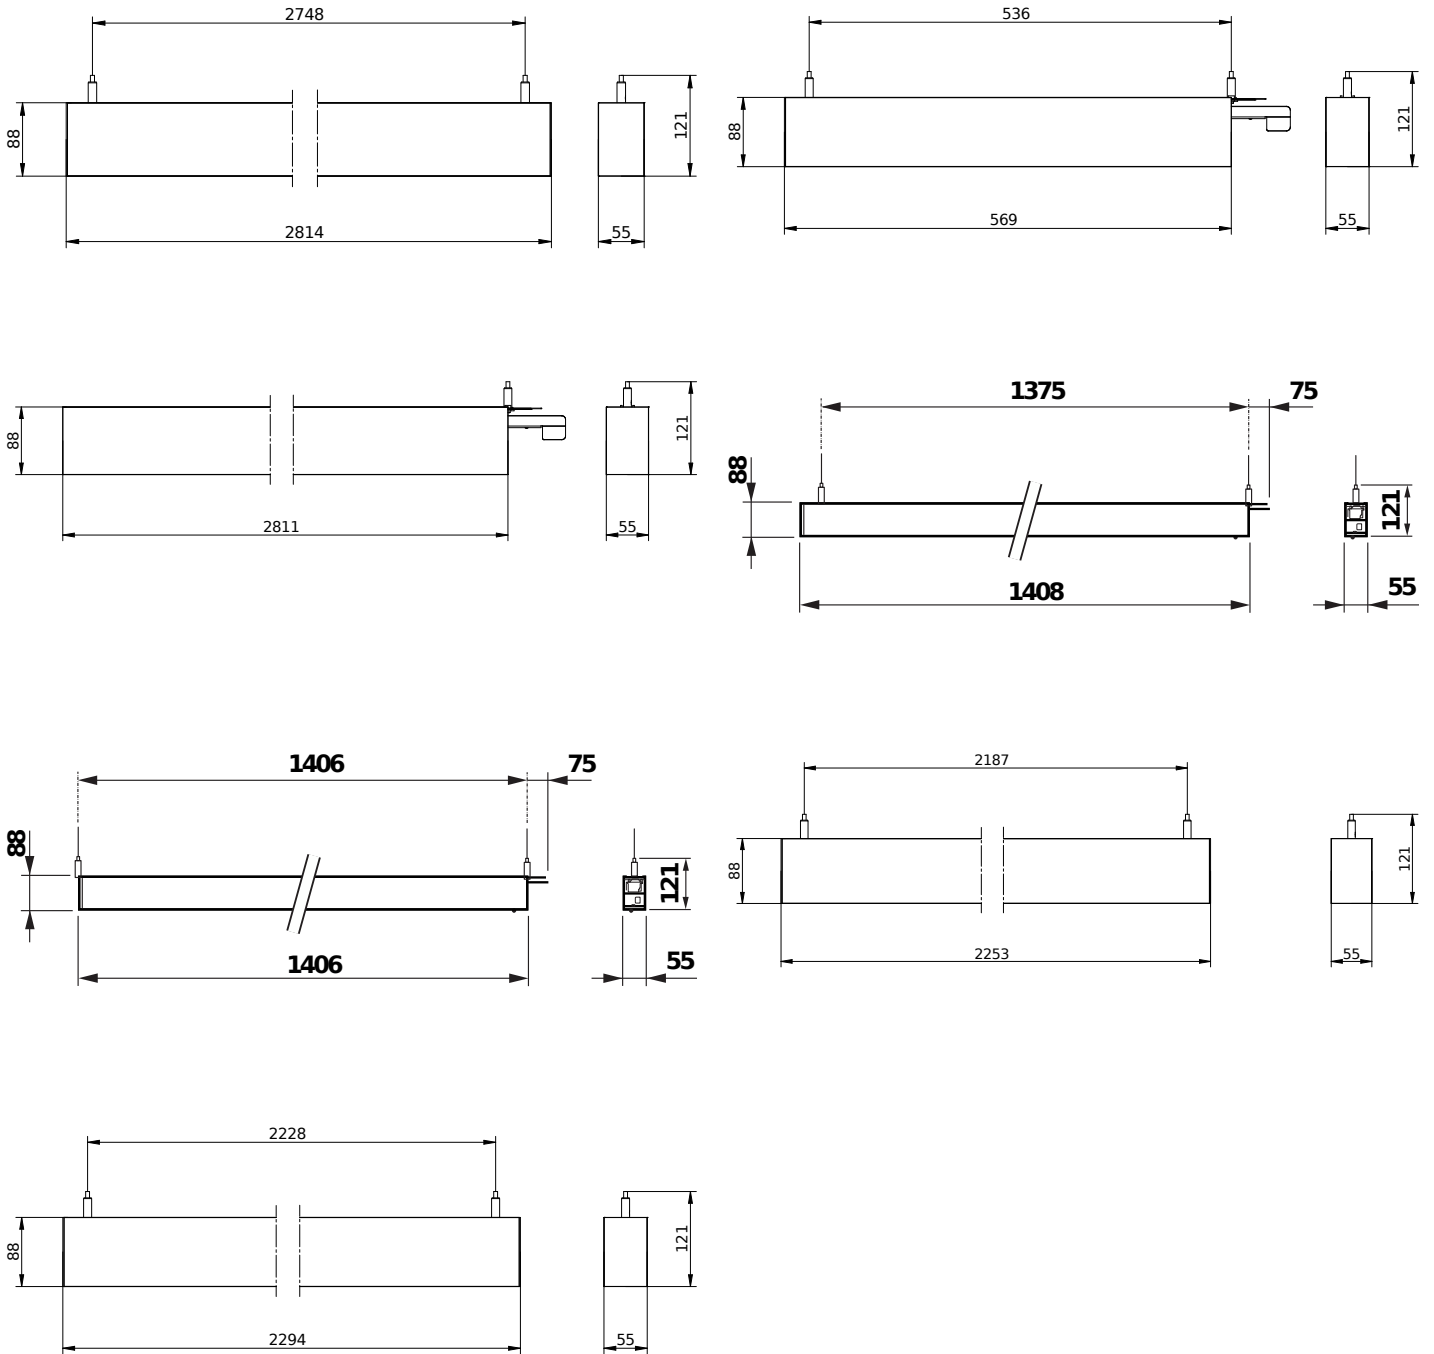

TrueLine, suspended

Dimensional drawing

TrueLine, suspended

Product details

TrueLine_Suspended-line-side-view

TrueLine_Suspended-line-top-view

TrueLine Suspended black housing

TrueLine_Suspended-top-view