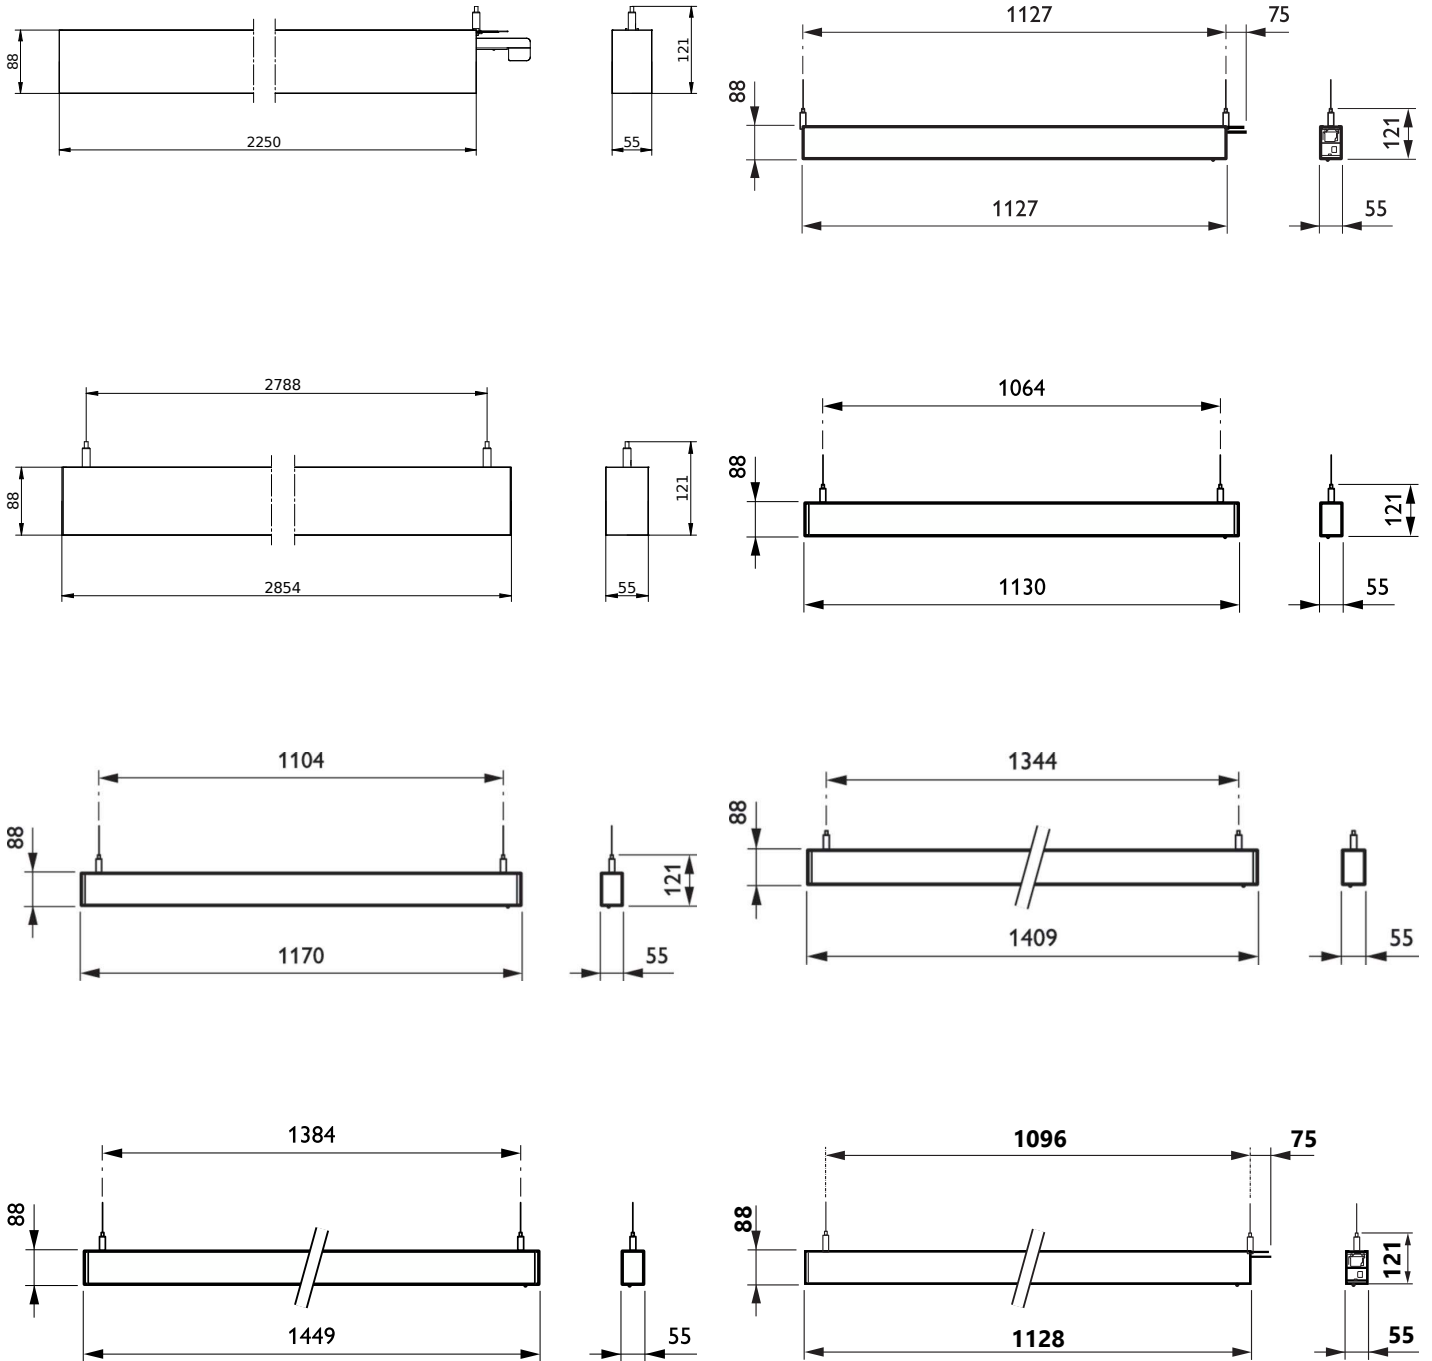

TrueLine, suspended

Dimensional drawing

TrueLine, suspended

Product details

TrueLine_Suspended-line-side-view

TrueLine_Suspended-line-top-view

TrueLine Suspended black housing

TrueLine_Suspended-top-view