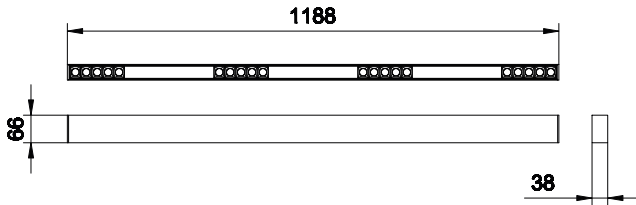

Application

- Retail
- Hospitality
- Fashion

GreenUp Linear Flex

Versions

GreenUp Linear Flex SP309P
RS309 W50 HD 1

GreenUp Linear Flex SP309P
RS309 W50 HD 2

GreenUp Linear Flex SP309P W40
HD 1

Dimensional drawing

GreenUp Linear Flex

Light Technical

Color rendering index (CRI)	>80
Operating and Electrical	
Input Voltage	220-240 V
Line Frequency	50 or 60 Hz
Mechanical and Housing	
Optical cover type	Linear-lens array oval shape
Housing Color	Black
Mech. impact protection code	IK03
Ingress protection code	IP20
Approval and Application	
Ambient temperature range	-20 to +40 °C
CE mark	No
Initial Performance (IEC Compliant)	
Luminous flux tolerance	+/-10%