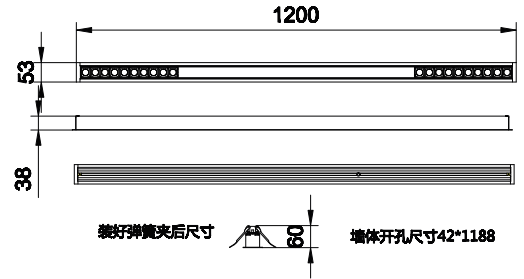

GreenUp Linear Flex

Light Technical

Color rendering index (CRI)	>80
Operating and Electrical	
Input Voltage	220-240 V
Line Frequency	50 or 60 Hz
Mechanical and Housing	
Optical cover type	Linear-lens array oval shape
Housing Color	Black
Mech. impact protection code	IK03
Ingress protection code	IP20
Approval and Application	
Ambient temperature range	-20 to +40 °C
CE mark	No
Initial Performance (IEC Compliant)	
Luminous flux tolerance	+/-10%