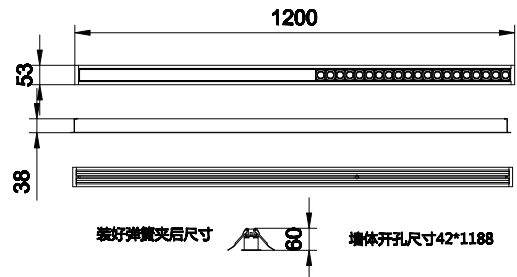

GreenUp Linear Flex

Light Technical

Color rendering index (CRI)	>80
Operating and Electrical	
Input Voltage	220-240 V
Line Frequency	50 or 60 Hz
Mechanical and Housing	
Optical cover type	Linear-lens array oval shape
Housing Color	Black
Mech. impact protection code	IK03
Ingress protection code	IP20
Approval and Application	
Ambient temperature range	-20 to +40 °C
CE mark	No
Initial Performance (IEC Compliant)	
Luminous flux tolerance	+/-10%