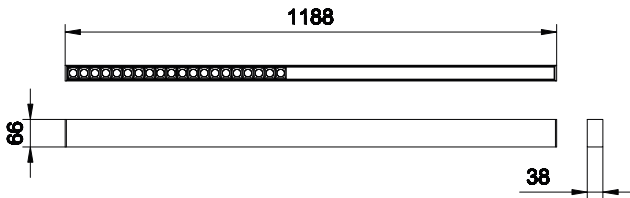

Application

- Retail
- Hospitality
- Fashion

GreenUp Linear Flex

Versions

GreenUp Linear Flex SP309P
RS309 W50 HD 1

GreenUp Linear Flex SP309P
RS309 W50 HD 2

GreenUp Linear Flex SP309P W40
HD 1

Dimensional drawing

GreenUp Linear Flex

Light Technical

Color rendering index (CRI)	>80
Operating and Electrical	
Input Voltage	220-240 V
Line Frequency	50 or 60 Hz
Mechanical and Housing	
Optical cover type	Linear-lens array oval shape
Housing Color	Black
Mech. impact protection code	IK03
Ingress protection code	IP20
Approval and Application	
Ambient temperature range	-20 to +40 °C
CE mark	No
Initial Performance (IEC Compliant)	
Luminous flux tolerance	+/-10%