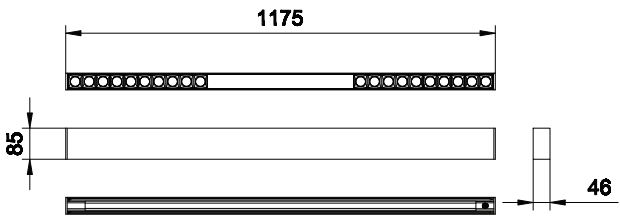

Application

- Retail
- Hospitality
- Fashion

GreenUp Linear Flex

Versions

GreenUp Linear Flex SP309P
RS309 W50 HD 1

GreenUp Linear Flex SP309P
RS309 W50 HD 2

GreenUp Linear Flex SP309P W40
HD 1

Dimensional drawing

GreenUp Linear Flex

Light Technical

Color rendering index (CRI)	>80
Operating and Electrical	
Input Voltage	220-240 V
Line Frequency	50 or 60 Hz
Mechanical and Housing	
Optical cover type	Linear-lens array oval shape
Housing Color	Black
Mech. impact protection code	IK03
Ingress protection code	IP20
Approval and Application	
Ambient temperature range	-20 to +40 °C
CE mark	No
Initial Performance (IEC Compliant)	
Luminous flux tolerance	+/-10%