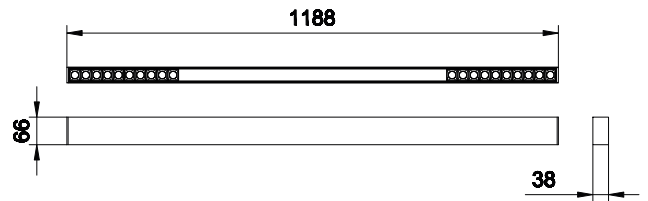

Application

- Retail
- Hospitality
- Fashion

GreenUp Linear Flex

Versions

GreenUp Linear Flex SP309P
RS309 W50 HD 1

GreenUp Linear Flex SP309P
RS309 W50 HD 2

GreenUp Linear Flex SP309P W40
HD 1

Dimensional drawing

GreenUp Linear Flex

Light Technical

Color rendering index (CRI)	>80
Operating and Electrical	
Input Voltage	220-240 V
Line Frequency	50 or 60 Hz
Mechanical and Housing	
Optical cover type	Linear-lens array oval shape
Housing Color	Black
Mech. impact protection code	IK03
Ingress protection code	IP20
Approval and Application	
Ambient temperature range	-20 to +40 °C
CE mark	No
Initial Performance (IEC Compliant)	
Luminous flux tolerance	+/-10%