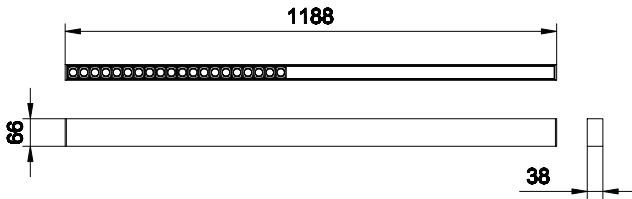

Application

- Retail
- Hospitality
- Fashion

GreenUp Linear Flex

Versions

Dimensional drawing

GreenUp Linear Flex

Light Technical

Color rendering index (CRI)	>80
Operating and Electrical	
Input Voltage	220-240 V
Line Frequency	50 or 60 Hz
Mechanical and Housing	
Optical cover type	Linear-lens array oval shape
Housing Color	Black
Mech. impact protection code	IK03
Ingress protection code	IP20
Approval and Application	
Ambient temperature range	-20 to +40 °C
CE mark	No
Initial Performance (IEC Compliant)	
Luminous flux tolerance	+/-10%