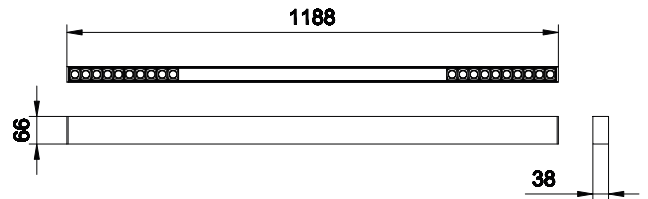

Application

- Retail
- Hospitality
- Fashion

GreenUp Linear Flex

Versions

Dimensional drawing

GreenUp Linear Flex

Light Technical

Color rendering index (CRI)	>80
Operating and Electrical	
Input Voltage	220-240 V
Line Frequency	50 or 60 Hz
Mechanical and Housing	
Optical cover type	Linear-lens array oval shape
Housing Color	Black
Mech. impact protection code	IK03
Ingress protection code	IP20
Approval and Application	
Ambient temperature range	-20 to +40 °C
CE mark	No
Initial Performance (IEC Compliant)	
Luminous flux tolerance	+/-10%