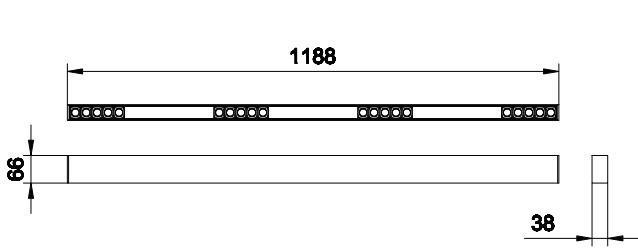

Application

- Retail
- Hospitality
- Fashion

GreenUp Linear Flex

Versions

Dimensional drawing

GreenUp Linear Flex

Light Technical

Color rendering index (CRI)	>80
Operating and Electrical	
Input Voltage	220-240 V
Line Frequency	50 or 60 Hz
Mechanical and Housing	
Optical cover type	Linear-lens array oval shape
Housing Color	Black
Mech. impact protection code	IK03
Ingress protection code	IP20
Approval and Application	
Ambient temperature range	-20 to +40 °C
CE mark	No
Initial Performance (IEC Compliant)	
Luminous flux tolerance	+/-10%