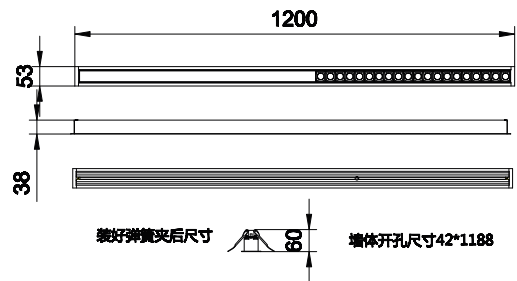

Application

- Retail
- Hospitality
- Fashion

GreenUp Linear Flex

Versions

Dimensional drawing

GreenUp Linear Flex

Light Technical

Color rendering index (CRI)	>80
Operating and Electrical	
Input Voltage	220-240 V
Line Frequency	50 or 60 Hz
Mechanical and Housing	
Optical cover type	Linear-lens array oval shape
Housing Color	Black
Mech. impact protection code	IK03
Ingress protection code	IP20
Approval and Application	
Ambient temperature range	-20 to +40 °C
CE mark	No
Initial Performance (IEC Compliant)	
Luminous flux tolerance	+/-10%