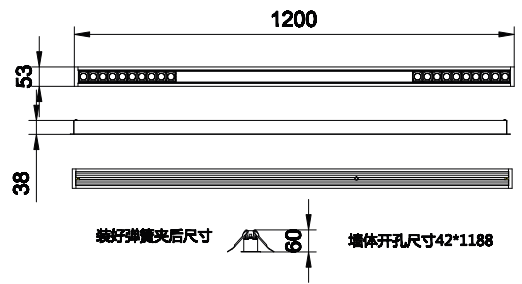

Application

- Retail
- Hospitality
- Fashion

GreenUp Linear Flex

Versions

Dimensional drawing

GreenUp Linear Flex

Light Technical

Color rendering index (CRI)	>80
Operating and Electrical	
Input Voltage	220-240 V
Line Frequency	50 or 60 Hz
Mechanical and Housing	
Optical cover type	Linear-lens array oval shape
Housing Color	Black
Mech. impact protection code	IK03
Ingress protection code	IP20
Approval and Application	
Ambient temperature range	-20 to +40 °C
CE mark	No
Initial Performance (IEC Compliant)	
Luminous flux tolerance	+/-10%