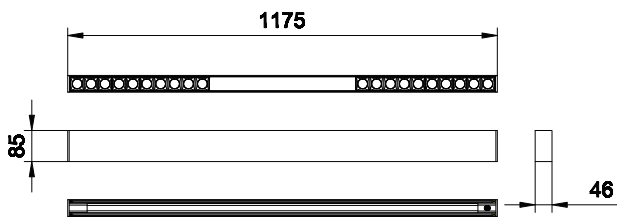

Application

- Retail
- Hospitality
- Fashion

GreenUp Linear Flex

Versions

Dimensional drawing

GreenUp Linear Flex

Light Technical

Color rendering index (CRI)	>80
Operating and Electrical	
Input Voltage	220-240 V
Line Frequency	50 or 60 Hz
Mechanical and Housing	
Optical cover type	Linear-lens array oval shape
Housing Color	Black
Mech. impact protection code	IK03
Ingress protection code	IP20
Approval and Application	
Ambient temperature range	-20 to +40 °C
CE mark	No
Initial Performance (IEC Compliant)	
Luminous flux tolerance	+/-10%