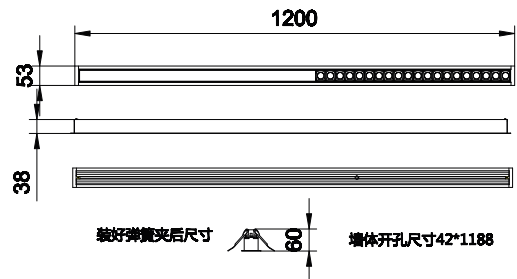

Application

- Retail
- Hospitality
- Fashion

GreenUp Linear Flex

Versions

Dimensional drawing

GreenUp Linear Flex

Light Technical

Color rendering index (CRI)	>80
Operating and Electrical	
Input Voltage	220-240 V
Line Frequency	50 or 60 Hz
Mechanical and Housing	
Optical cover type	Linear-lens array oval shape
Housing Color	Black
Mech. impact protection code	IK03
Ingress protection code	IP20
Approval and Application	
Ambient temperature range	-20 to +40 °C
CE mark	No
Initial Performance (IEC Compliant)	
Luminous flux tolerance	+/-10%