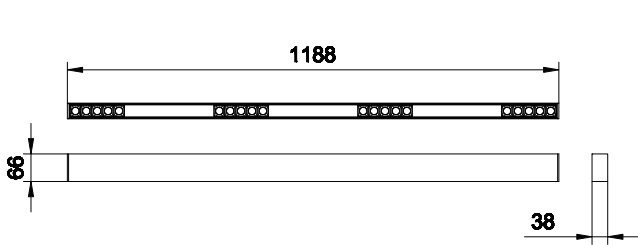

Application

- Retail
- Hospitality
- Fashion

GreenUp Linear Flex

Versions

Dimensional drawing

GreenUp Linear Flex

Light Technical

Color rendering index (CRI)	>80
Operating and Electrical	
Input Voltage	220-240 V
Line Frequency	50 or 60 Hz
Mechanical and Housing	
Optical cover type	Linear-lens array oval shape
Housing Color	Black
Mech. impact protection code	IK03
Ingress protection code	IP20
Approval and Application	
Ambient temperature range	-20 to +40 °C
CE mark	No
Initial Performance (IEC Compliant)	
Luminous flux tolerance	+/-10%