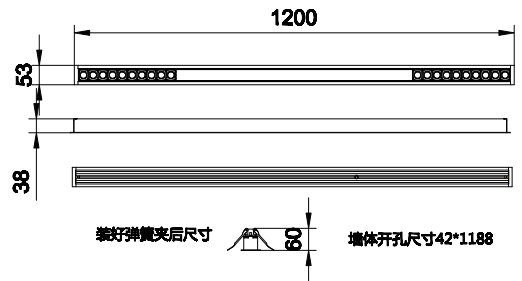

Application

- Retail
- Hospitality
- Fashion

GreenUp Linear Flex

Versions

Dimensional drawing

GreenUp Linear Flex

Light Technical

Color rendering index (CRI)	>80
Operating and Electrical	
Input Voltage	220-240 V
Line Frequency	50 or 60 Hz
Mechanical and Housing	
Optical cover type	Linear-lens array oval shape
Housing Color	Black
Mech. impact protection code	IK03
Ingress protection code	IP20
Approval and Application	
Ambient temperature range	-20 to +40 °C
CE mark	No
Initial Performance (IEC Compliant)	
Luminous flux tolerance	+/-10%