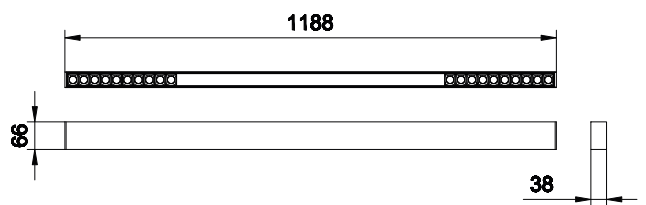

Application

- Retail
- Hospitality
- Fashion

GreenUp Linear Flex

Versions

Dimensional drawing

GreenUp Linear Flex

Light Technical

Color rendering index (CRI)	>80
Operating and Electrical	
Input Voltage	220-240 V
Line Frequency	50 or 60 Hz
Mechanical and Housing	
Optical cover type	Linear-lens array oval shape
Housing Color	Black
Mech. impact protection code	IK03
Ingress protection code	IP20
Approval and Application	
Ambient temperature range	-20 to +40 °C
CE mark	No
Initial Performance (IEC Compliant)	
Luminous flux tolerance	+/-10%