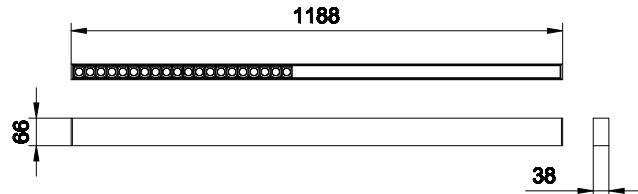

Application

- Retail
- Hospitality
- Fashion

GreenUp Linear Flex

Versions

Dimensional drawing

GreenUp Linear Flex

Light Technical

Color rendering index (CRI)	>80
Operating and Electrical	
Input Voltage	220-240 V
Line Frequency	50 or 60 Hz
Mechanical and Housing	
Optical cover type	Linear-lens array oval shape
Housing Color	Black
Mech. impact protection code	IK03
Ingress protection code	IP20
Approval and Application	
Ambient temperature range	-20 to +40 °C
CE mark	No
Initial Performance (IEC Compliant)	
Luminous flux tolerance	+/-10%