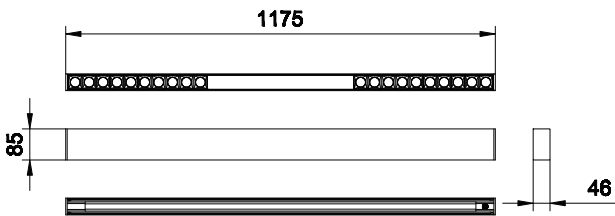

Application

- Retail
- Hospitality
- Fashion

GreenUp Linear Flex

Versions

Dimensional drawing

GreenUp Linear Flex

Light Technical

Color rendering index (CRI)	>80
Operating and Electrical	
Input Voltage	220-240 V
Line Frequency	50 or 60 Hz
Mechanical and Housing	
Optical cover type	Linear-lens array oval shape
Housing Color	Black
Mech. impact protection code	IK03
Ingress protection code	IP20
Approval and Application	
Ambient temperature range	-20 to +40 °C
CE mark	No
Initial Performance (IEC Compliant)	
Luminous flux tolerance	+/-10%