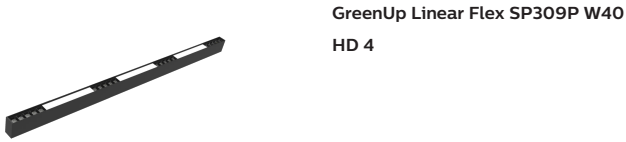

Application

- Retail
- Hospitality
- Fashion

GreenUp Linear Flex

Versions

Dimensional drawing

GreenUp Linear Flex

Light Technical

Color rendering index (CRI)	>80
Operating and Electrical	
Input Voltage	220-240 V
Line Frequency	50 or 60 Hz
Mechanical and Housing	
Optical cover type	Linear-lens array oval shape
Housing Color	Black
Mech. impact protection code	IK03
Ingress protection code	IP20
Approval and Application	
Ambient temperature range	-20 to +40 °C
CE mark	No
Initial Performance (IEC Compliant)	
Luminous flux tolerance	+/-10%

Light Technical

Order Code	Full Product Name	Correlated Color Temperature (Nom)	Luminous Efficacy (rated) (Nom)	Luminous Flux
911401500732	SP309P P48UD/830 L120W5 PSR 1-10V HD 2	3000 K	85 lm/W	4,100 lm
911401500932	SP309P P48UD/857 L120W5 PSR 1-10V HD 2	5700 K	93 lm/W	4,500 lm
911401590322	SP309P P55UD/830 L120W5 PSU HD 2 BK	3000 K	80 lm/W	4,400 lm
911401590422	SP309P P55UD/840 L120W5 PSU HD 2 BK	4000 K	90 lm/W	4,950 lm
911401599422	SP309P P30/857 L120W4 PSR 1-10V HD 2	5700 K	70 lm/W	2,100 lm
911401500032	SP309P P30/857 L120W4 PSR 1-10V HD 4	5700 K	70 lm/W	2,100 lm
911401589522	SP309P P30/840 L120W4 PSU HD 4 BK	4000 K	70 lm/W	2,100 lm
911401590122	RS309B P30/840 L120W5 PSU-E HD 1 BK	4000 K	70 lm/W	2,100 lm
911401589722	RS309B P30/830 L120W5 PSU-E HD 2 BK	3000 K	65 lm/W	1,950 lm
911401589822	RS309B P30/840 L120W5 PSU-E HD 2 BK	4000 K	70 lm/W	2,100 lm
911401589122	SP309P P30/830 L120W4 PSU HD 1 BK	3000 K	65 lm/W	1,950 lm
911401599722	SP309P P30/857 L120W4 PSR 1-10V HD 1	5700 K	70 lm/W	2,100 lm