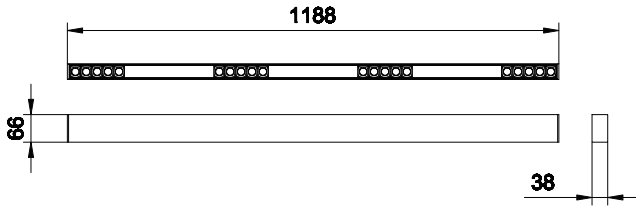

Dimensional drawing

GreenUp Linear Flex

Dimensional drawing

Light Technical	
Color rendering index (CRI)	>80
Operating and Electrical	
Input Voltage	220-240 V
Line Frequency	50 or 60 Hz
Mechanical and Housing	
Optical cover type	Linear-lens array oval shape
Housing Color	Black
Mech. impact protection code	IK03
Ingress protection code	IP20
Approval and Application	
Ambient temperature range	-20 to +40 °C
CE mark	No
Initial Performance (IEC Compliant)	
Luminous flux tolerance	+/-10%