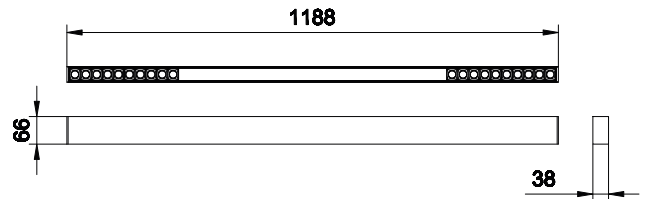

Dimensional drawing

GreenUp Linear Flex

Dimensional drawing

Light Technical	
Color rendering index (CRI)	>80
Operating and Electrical	
Input Voltage	220-240 V
Line Frequency	50 or 60 Hz
Mechanical and Housing	
Optical cover type	Linear-lens array oval shape
Housing Color	Black
Mech. impact protection code	IK03
Ingress protection code	IP20
Approval and Application	
Ambient temperature range	-20 to +40 °C
CE mark	No
Initial Performance (IEC Compliant)	
Luminous flux tolerance	+/-10%