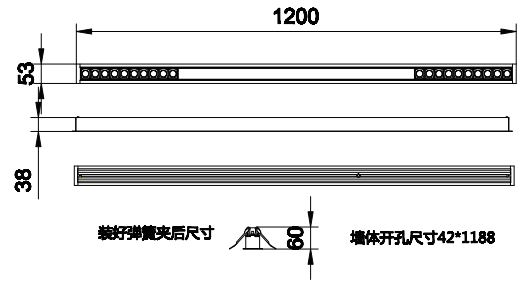

Dimensional drawing

GreenUp Linear Flex

Dimensional drawing

Light Technical	
Color rendering index (CRI)	>80
Operating and Electrical	
Input Voltage	220-240 V
Line Frequency	50 or 60 Hz
Mechanical and Housing	
Optical cover type	Linear-lens array oval shape
Housing Color	Black
Mech. impact protection code	IK03
Ingress protection code	IP20
Approval and Application	
Ambient temperature range	-20 to +40 °C
CE mark	No
Initial Performance (IEC Compliant)	
Luminous flux tolerance	+/-10%