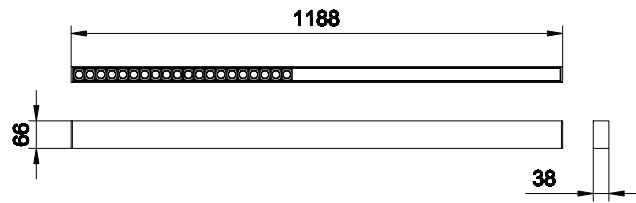

Dimensional drawing

GreenUp Linear Flex

Dimensional drawing

Light Technical	
Color rendering index (CRI)	>80
Operating and Electrical	
Input Voltage	220-240 V
Line Frequency	50 or 60 Hz
Mechanical and Housing	
Optical cover type	Linear-lens array oval shape
Housing Color	Black
Mech. impact protection code	IK03
Ingress protection code	IP20
Approval and Application	
Ambient temperature range	-20 to +40 °C
CE mark	No
Initial Performance (IEC Compliant)	
Luminous flux tolerance	+/-10%