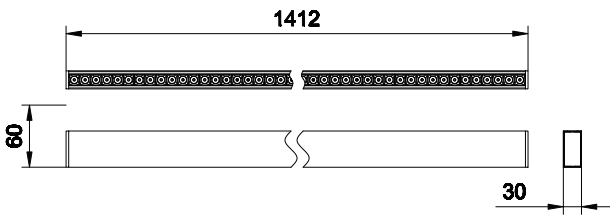

Application

- Retail
- Hospitality
- Fashion

GreenUp Linear

Versions

GreenUp Linear

Dimensional drawing

Light Technical	
Color rendering index (CRI)	>80
Operating and Electrical	
Protection class IEC	Safety class II
Input Voltage	220-240 V
Line Frequency	50 or 60 Hz
Controls and Dimming	
Dimmable	No
Mechanical and Housing	
Optical cover type	Polycarbonate Diffuser
Housing Color	White RAL 9003
Mech. impact protection code	IK03
Ingress protection code	IP20
Approval and Application	
Ambient temperature range	+20 to +40 °C
CE mark	No
Initial Performance (IEC Compliant)	
Luminous flux tolerance	+/-10%