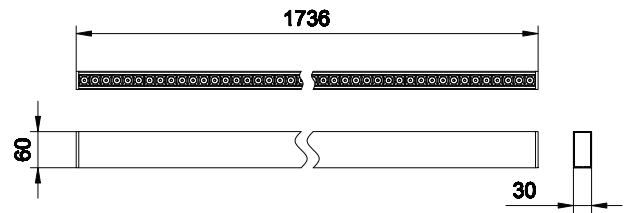

Application

- Retail
- Hospitality
- Fashion

GreenUp Linear

Versions

GreenUp Linear

Dimensional drawing

Light Technical	
Color rendering index (CRI)	>80
Operating and Electrical	
Protection class IEC	Safety class II
Input Voltage	220-240 V
Line Frequency	50 or 60 Hz
Controls and Dimming	
Dimmable	No
Mechanical and Housing	
Optical cover type	Polycarbonate Diffuser
Housing Color	White RAL 9003
Mech. impact protection code	IK03
Ingress protection code	IP20
Approval and Application	
Ambient temperature range	+20 to +40 °C
CE mark	No
Initial Performance (IEC Compliant)	
Luminous flux tolerance	+/-10%