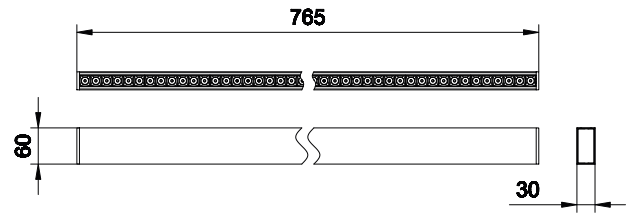

Application

- Retail
- Hospitality
- Fashion

GreenUp Linear

Versions

GreenUp Linear

Dimensional drawing

Light Technical	
Color rendering index (CRI)	>80
Operating and Electrical	
Protection class IEC	Safety class II
Input Voltage	220-240 V
Line Frequency	50 or 60 Hz
Controls and Dimming	
Dimmable	No
Mechanical and Housing	
Optical cover type	Polycarbonate Diffuser
Housing Color	White RAL 9003
Mech. impact protection code	IK03
Ingress protection code	IP20
Approval and Application	
Ambient temperature range	+20 to +40 °C
CE mark	No
Initial Performance (IEC Compliant)	
Luminous flux tolerance	+/-10%