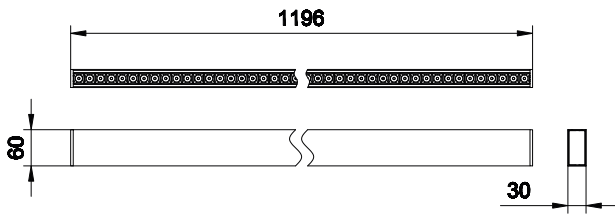

Application

- Retail
- Hospitality
- Fashion

GreenUp Linear

Versions

GreenUp Linear

Dimensional drawing

Light Technical	
Color rendering index (CRI)	>80
Operating and Electrical	
Protection class IEC	Safety class II
Input Voltage	220-240 V
Line Frequency	50 or 60 Hz
Controls and Dimming	
Dimmable	No
Mechanical and Housing	
Optical cover type	Polycarbonate Diffuser
Housing Color	White RAL 9003
Mech. impact protection code	IK03
Ingress protection code	IP20
Approval and Application	
Ambient temperature range	+20 to +40 °C
CE mark	No
Initial Performance (IEC Compliant)	
Luminous flux tolerance	+/-10%