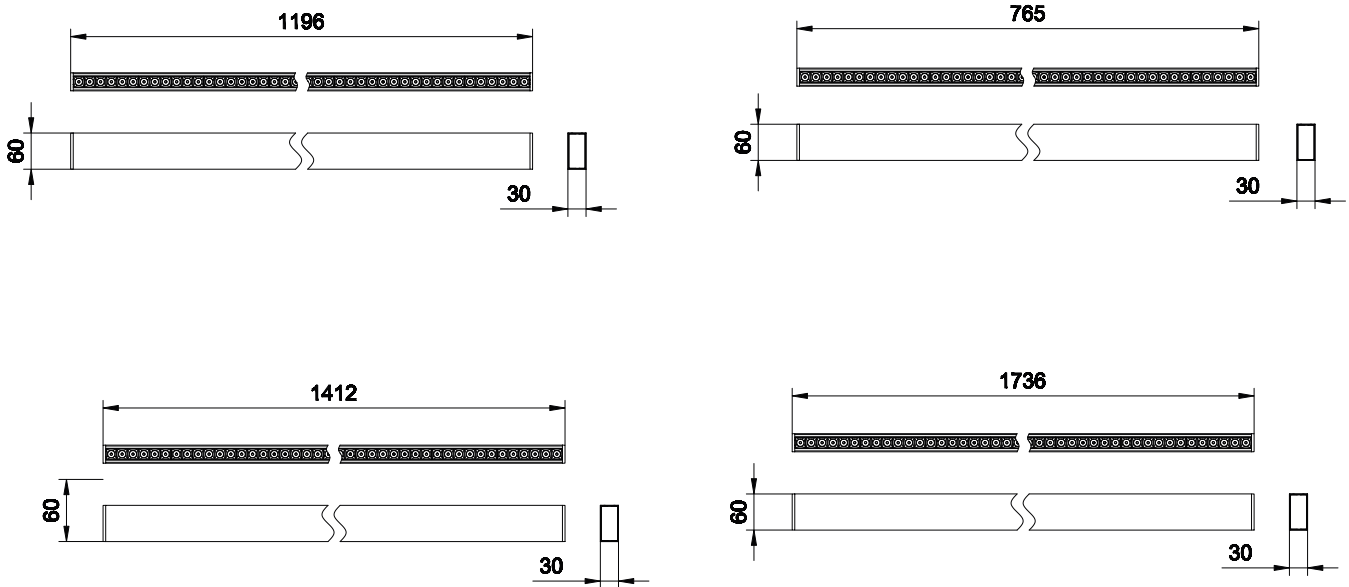

Application

- Retail
- Hospitality
- Fashion

Dimensional drawing

Light Technical

Color rendering index (CRI) >80

Operating and Electrical

Protection class IEC Safety class II

Input Voltage 220-240 V