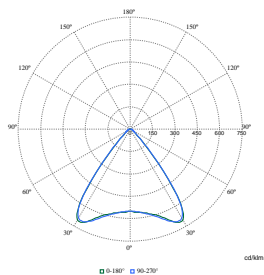

Order Code	Full Product Name	Rodzina produktów
97286500	SM530C 30S/940 DEIA L2250 ALU	SM530C
97289600	SM530C 50S/930 DEIA L2250 ALU	SM530C
97290200	SM530C 30S/940 DEIA LN L2250 ALU	SM530C
97291900	SM530C 68S/940 DEIA L2250 ALU	SM530C
97300800	SM530C 62S/930 DEIA L2810 ALU	SM530C
97303900	SM530C 38S/940 DEIA LN L2810 ALU	SM530C
97288900	SM530C 50S/940 SEIA U4 L2290 BK	SM530C
97207000	SM530C 31S/940 DEIA L1410 BK	SM530C
97312100	SM530C 34S/TW9 DEIA L1130 BK	SM530C
97277300	SM530C 12S/940 DEIA LE L570 ALU	SM530C
97287200	SM531C 30S/940 DEIA L2250 BK	SM531C
97301500	SM530C 62S/940 DEIA L2810 BK	SM530C
97304600	SM530C 86S/940 SEIA LN U4 L2850 ALU	SM530C
97279700	SM530C 17S/940 DEIA LE L570 BK	SM530C
97214800	SM530C 40S/940 SEIA U4 L1170 ALU	SM530C
97211700	SM530C 34S/930 SEIA U4 L1170 ALU	SM530C
97217900	SM530C 43S/940 SEIA U4 L1450 ALU	SM530C
97209400	SM530C 31S/940 SEIA U4 L1450 ALU	SM530C
97314500	SM530C 43S/TW9 SEIA U4 L1450 ALU	SM530C
97302200	SM531C 62S/940 DEIA L2810 WH	SM531C

Polar Wide Diagrams

Polar Normal (separate) - SM530CI -
910505103239