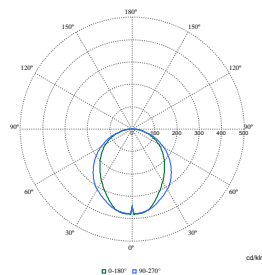

Polar Normal (separate) - SM530CI -
910505103223