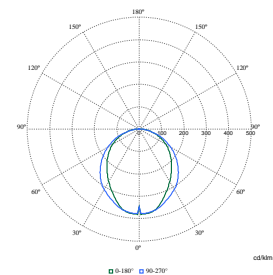

Polar Normal (separate) - SM530CI -
910505103224